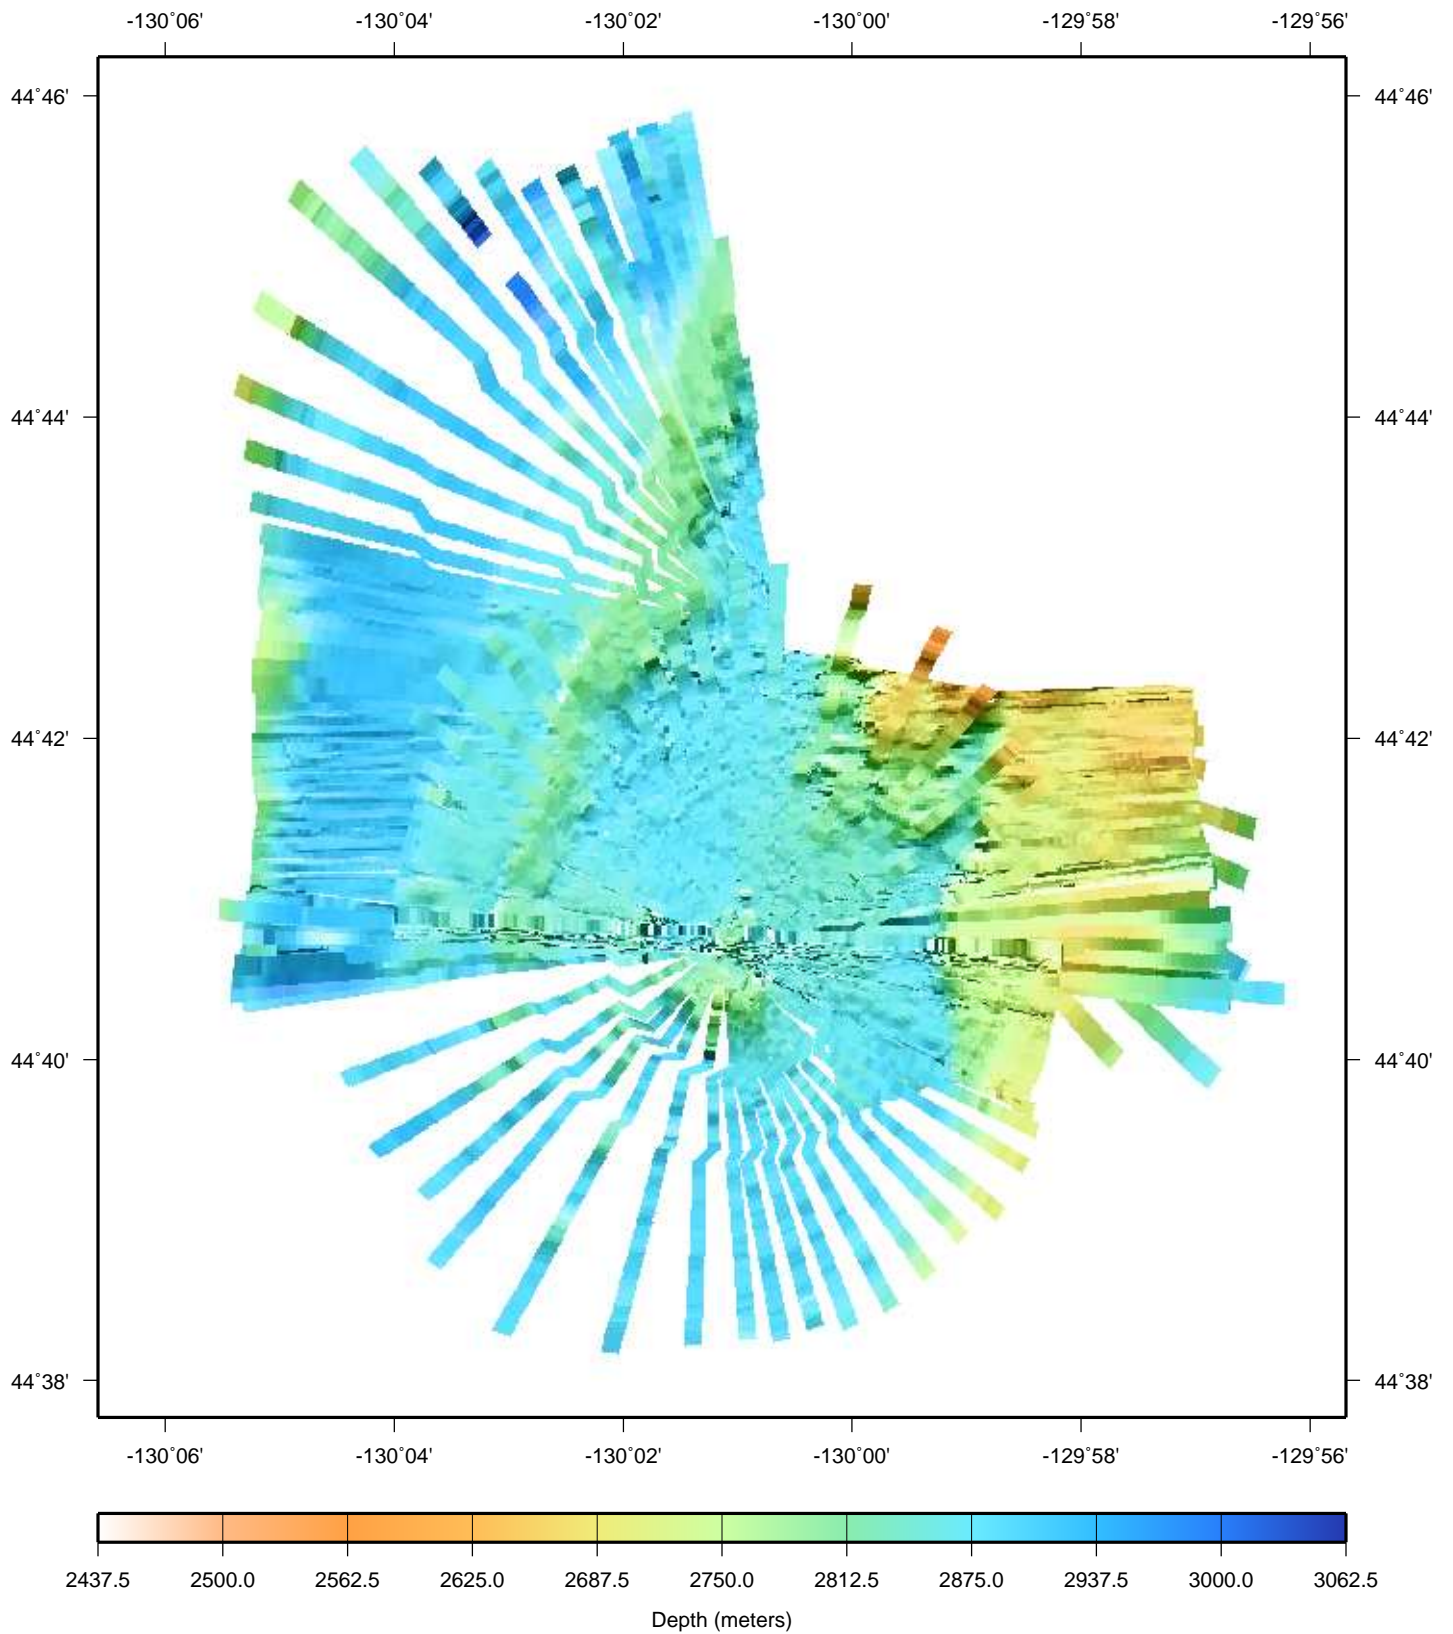

Data File 0003_20030915_051703p.mb57