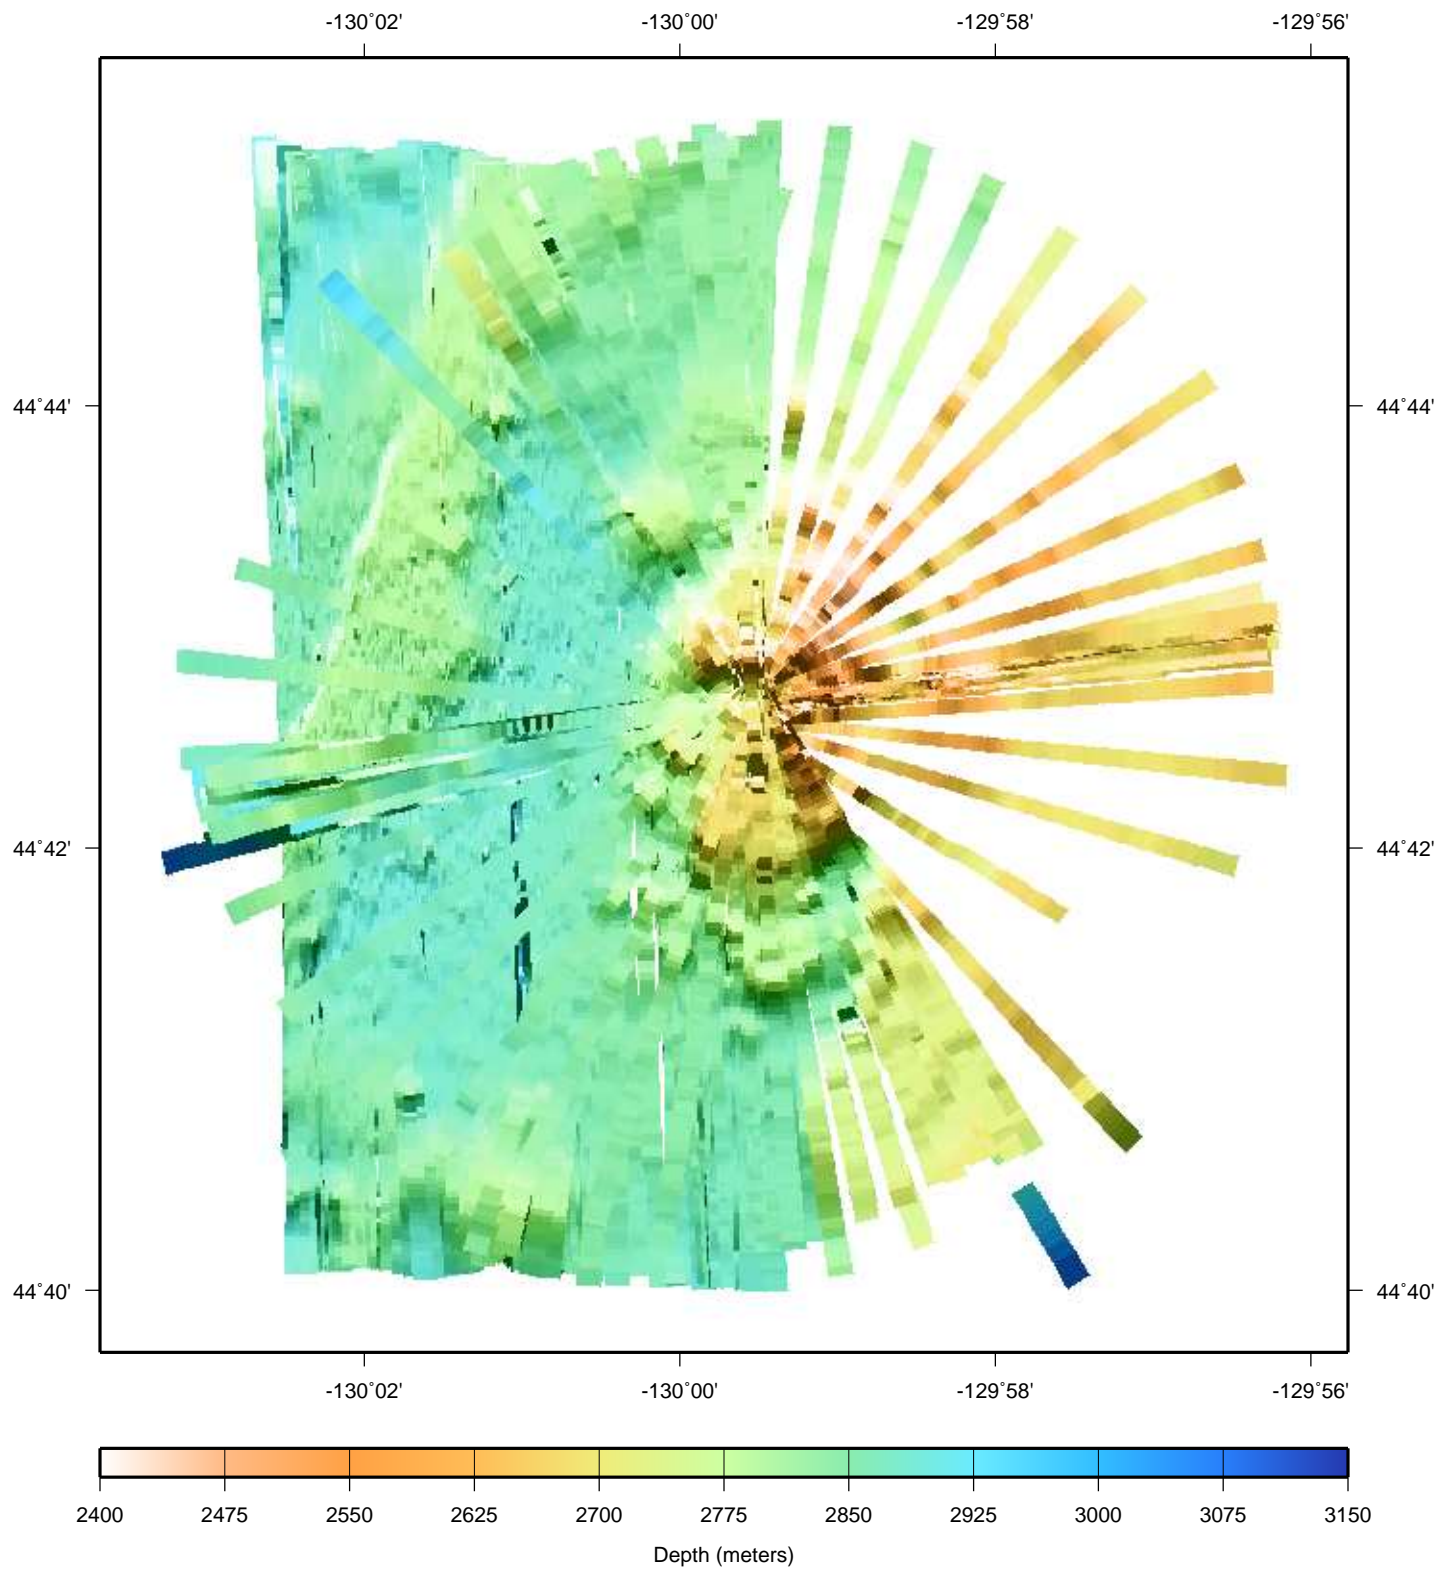

Data File 0015_20030911_092539p.mb57

Data File 0013_20030911_084652p.mb57