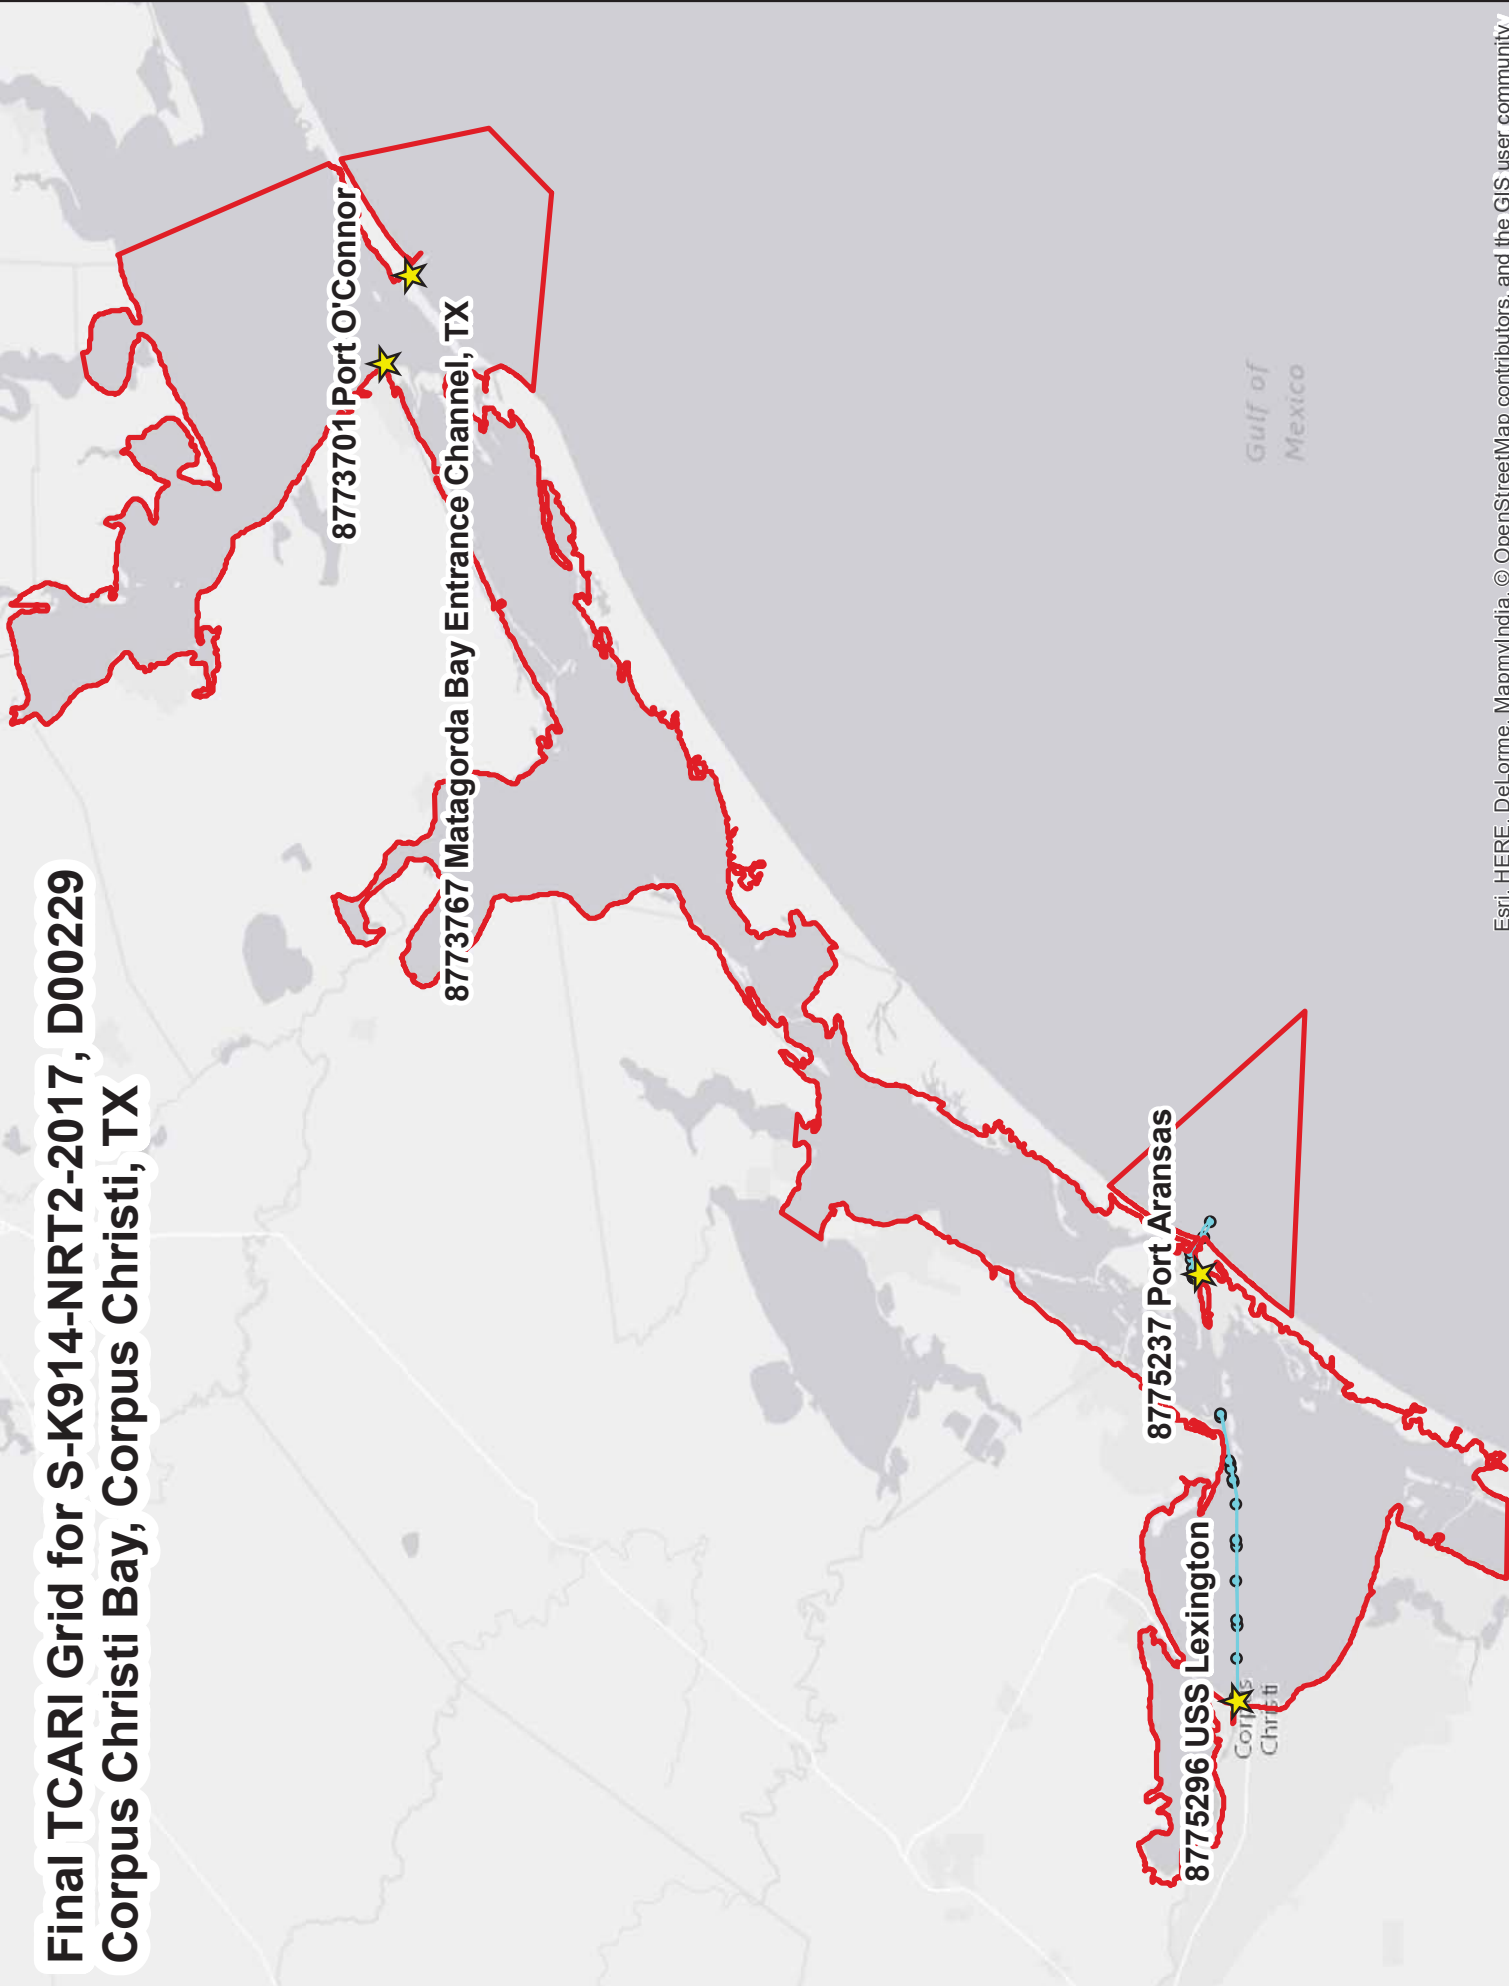

Final TCARI Grid for S-K914-NRT2-2017, D00229 Corpus Christi Bay, Corpus Christi, TX

Gulf of Mexico

Corpus Christi