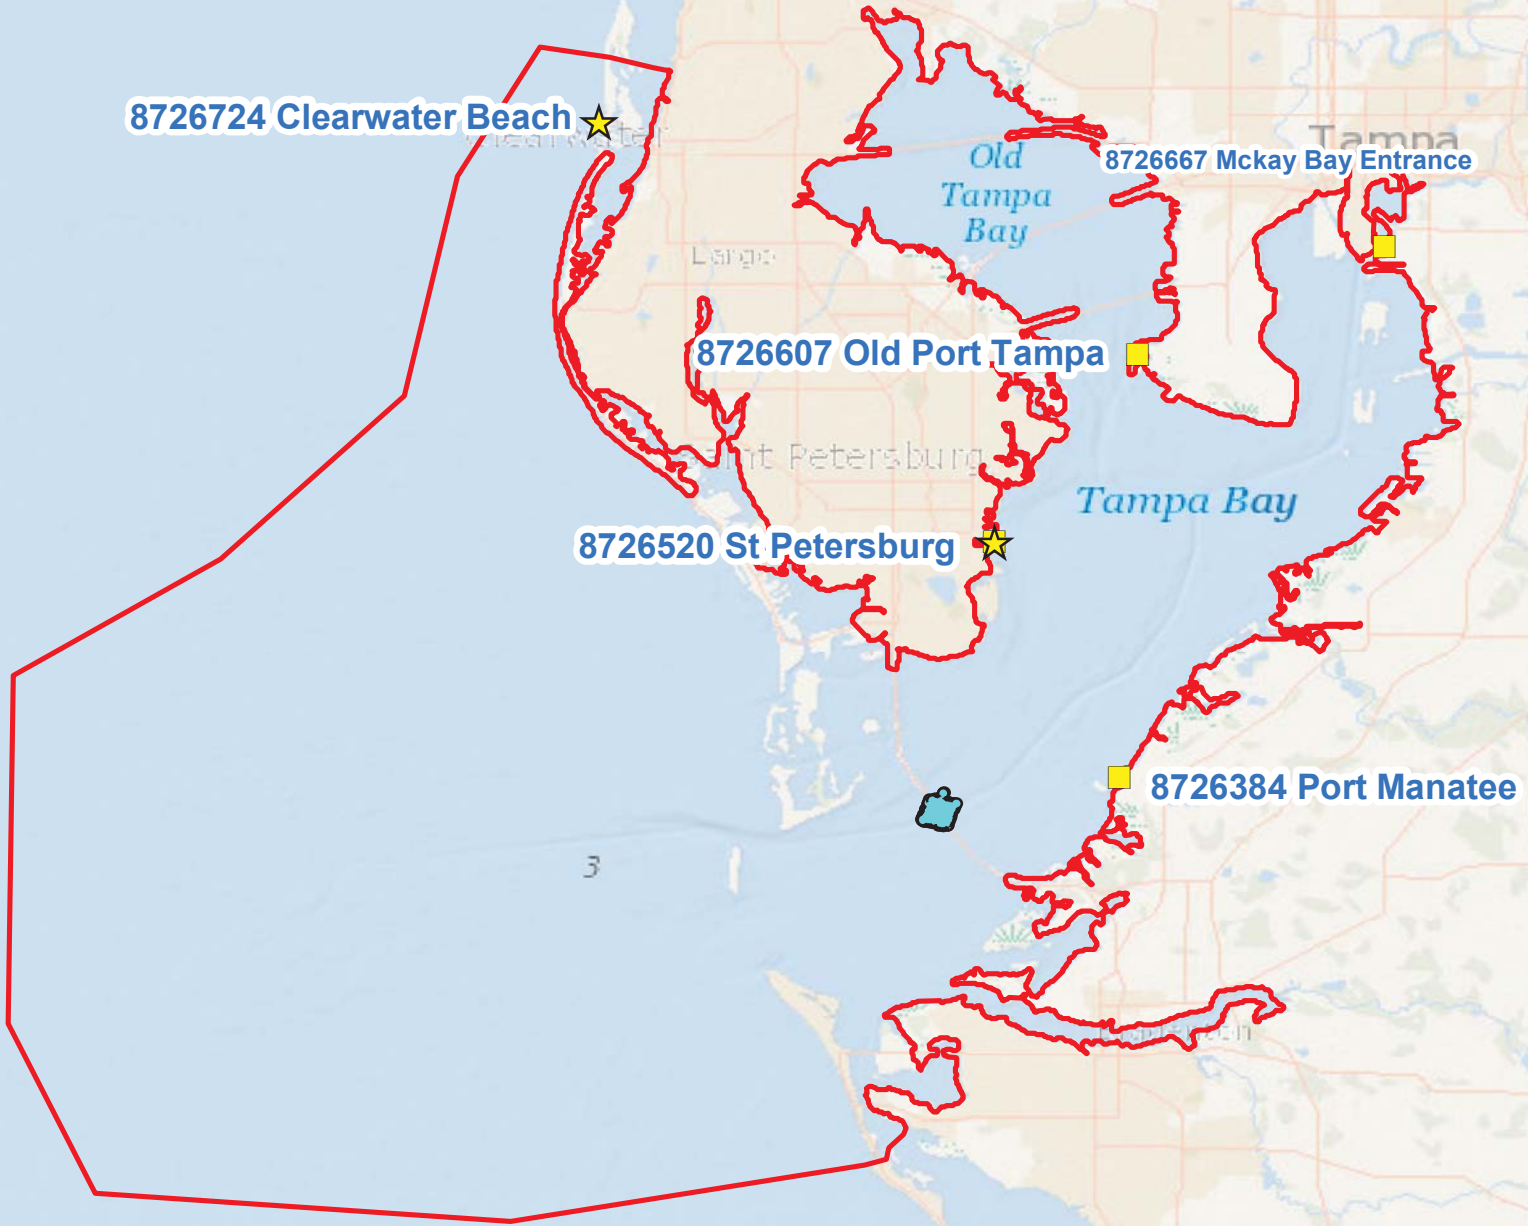

**Preliminary as Final TCARI Grid for S-J909-NRT2-2017, F00700
Sunshine Skyway Bridge**

Esri, DeLorme, GEBCO, NOAA NGDC, and other contributors, Sources: Esri, GEBCO, NOAA, National Geographic, DeLorme, HERE, Geonames.org, and other contributors