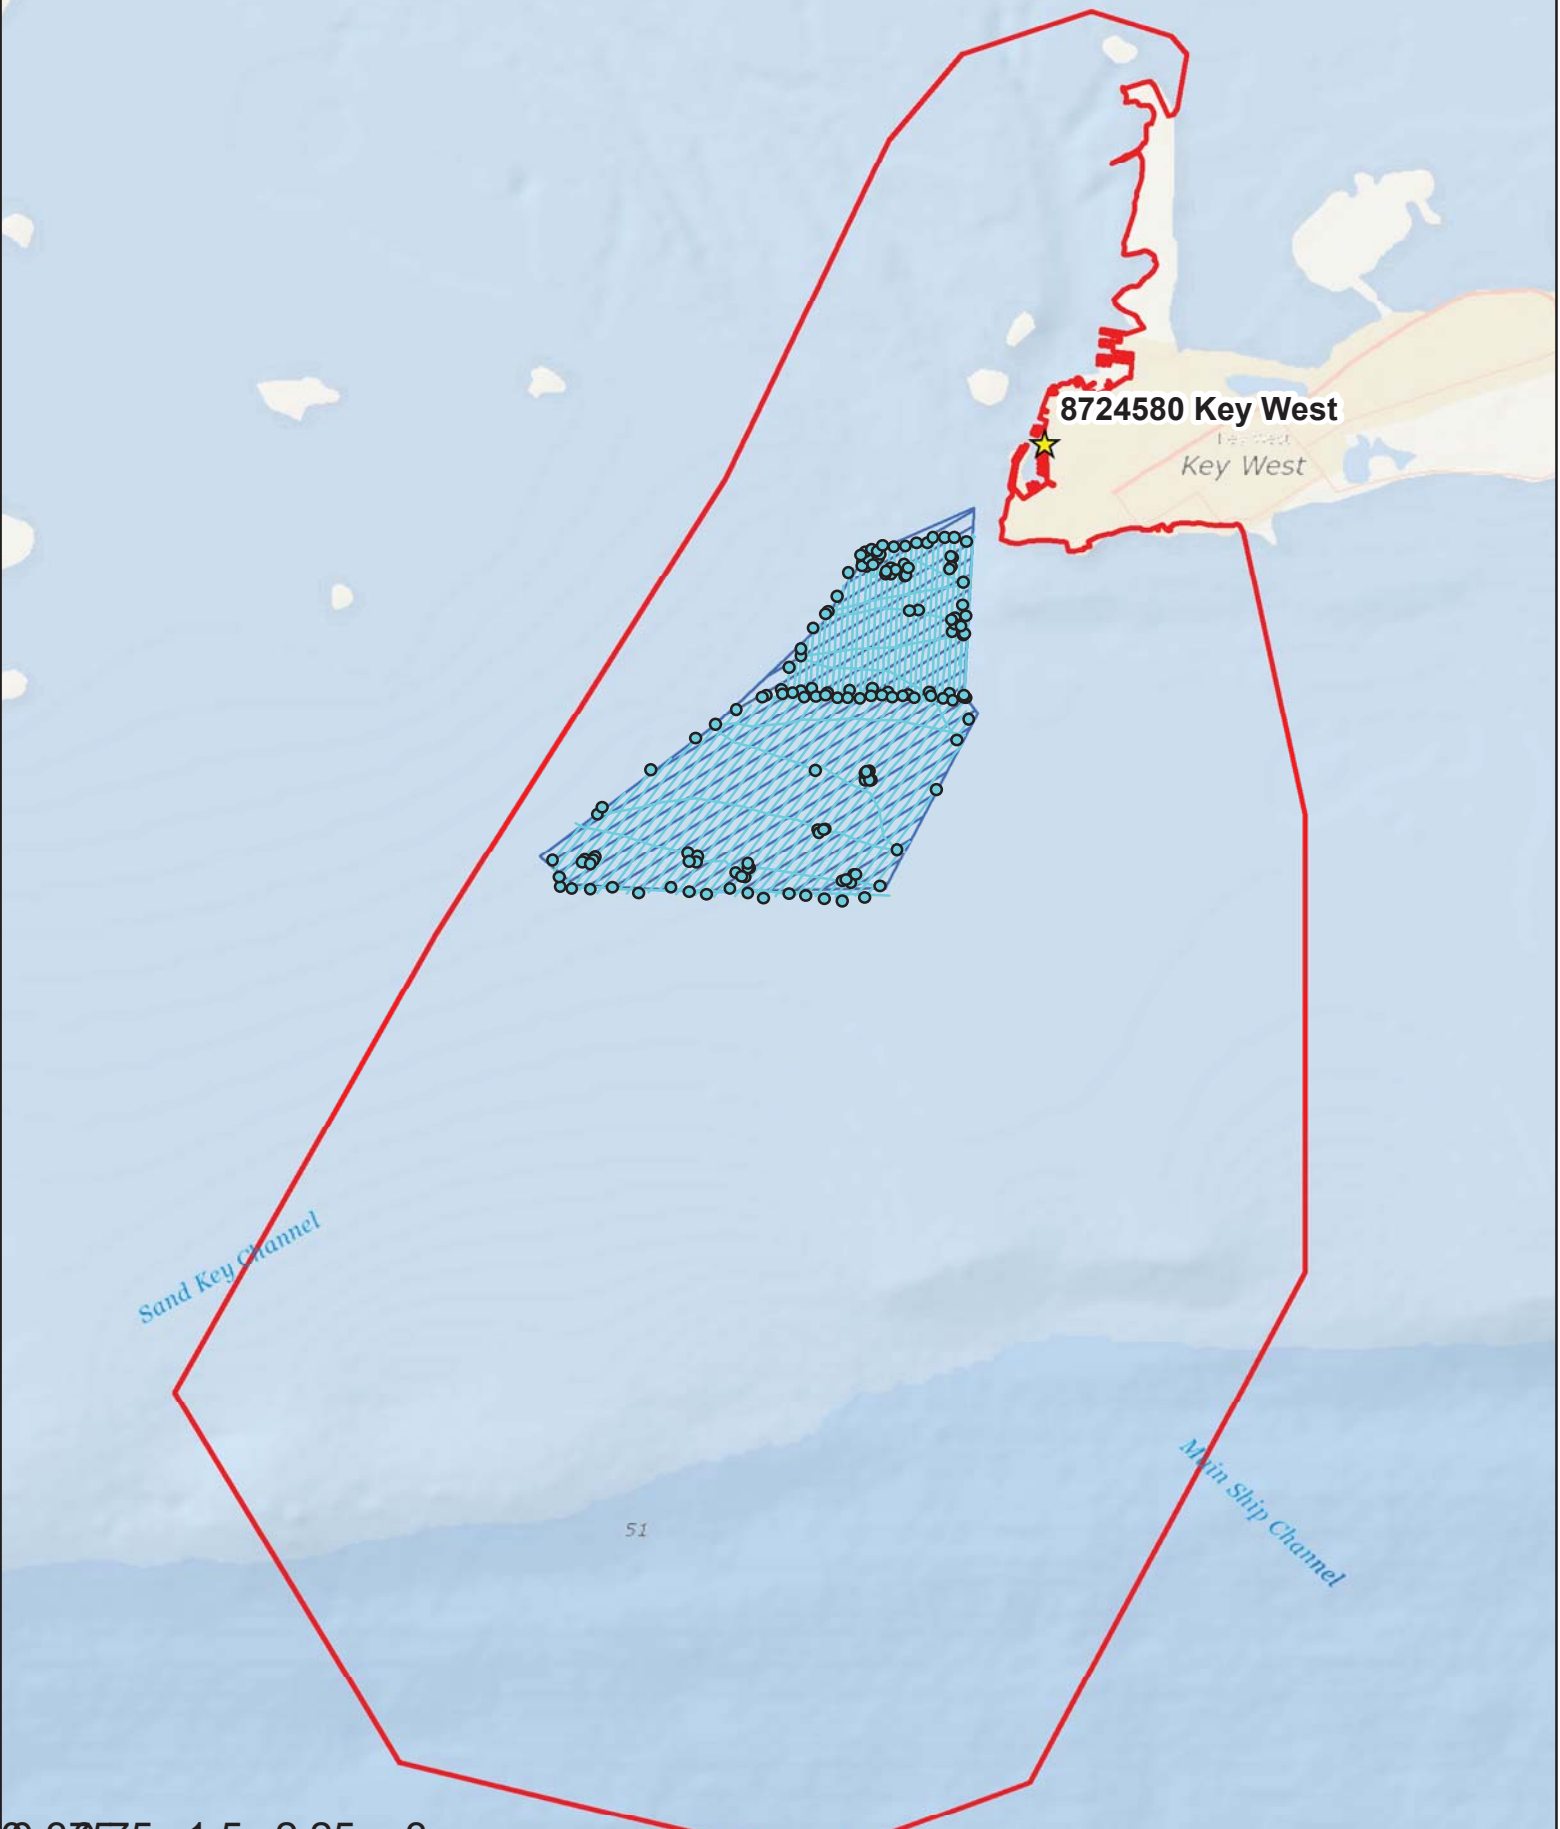

**Preliminary as Final TCARI Grid for S-H929-NRT2-2017, F00711
KW Anchorages C,F,X,D, Key West, Florida**

Esri, DeLorme, GEBCO, NOAA NGDC, and other contributors, Sources: Esri, GEBCO, NOAA, National Geographic, DeLorme, HERE, Geonames.org, and other contributors