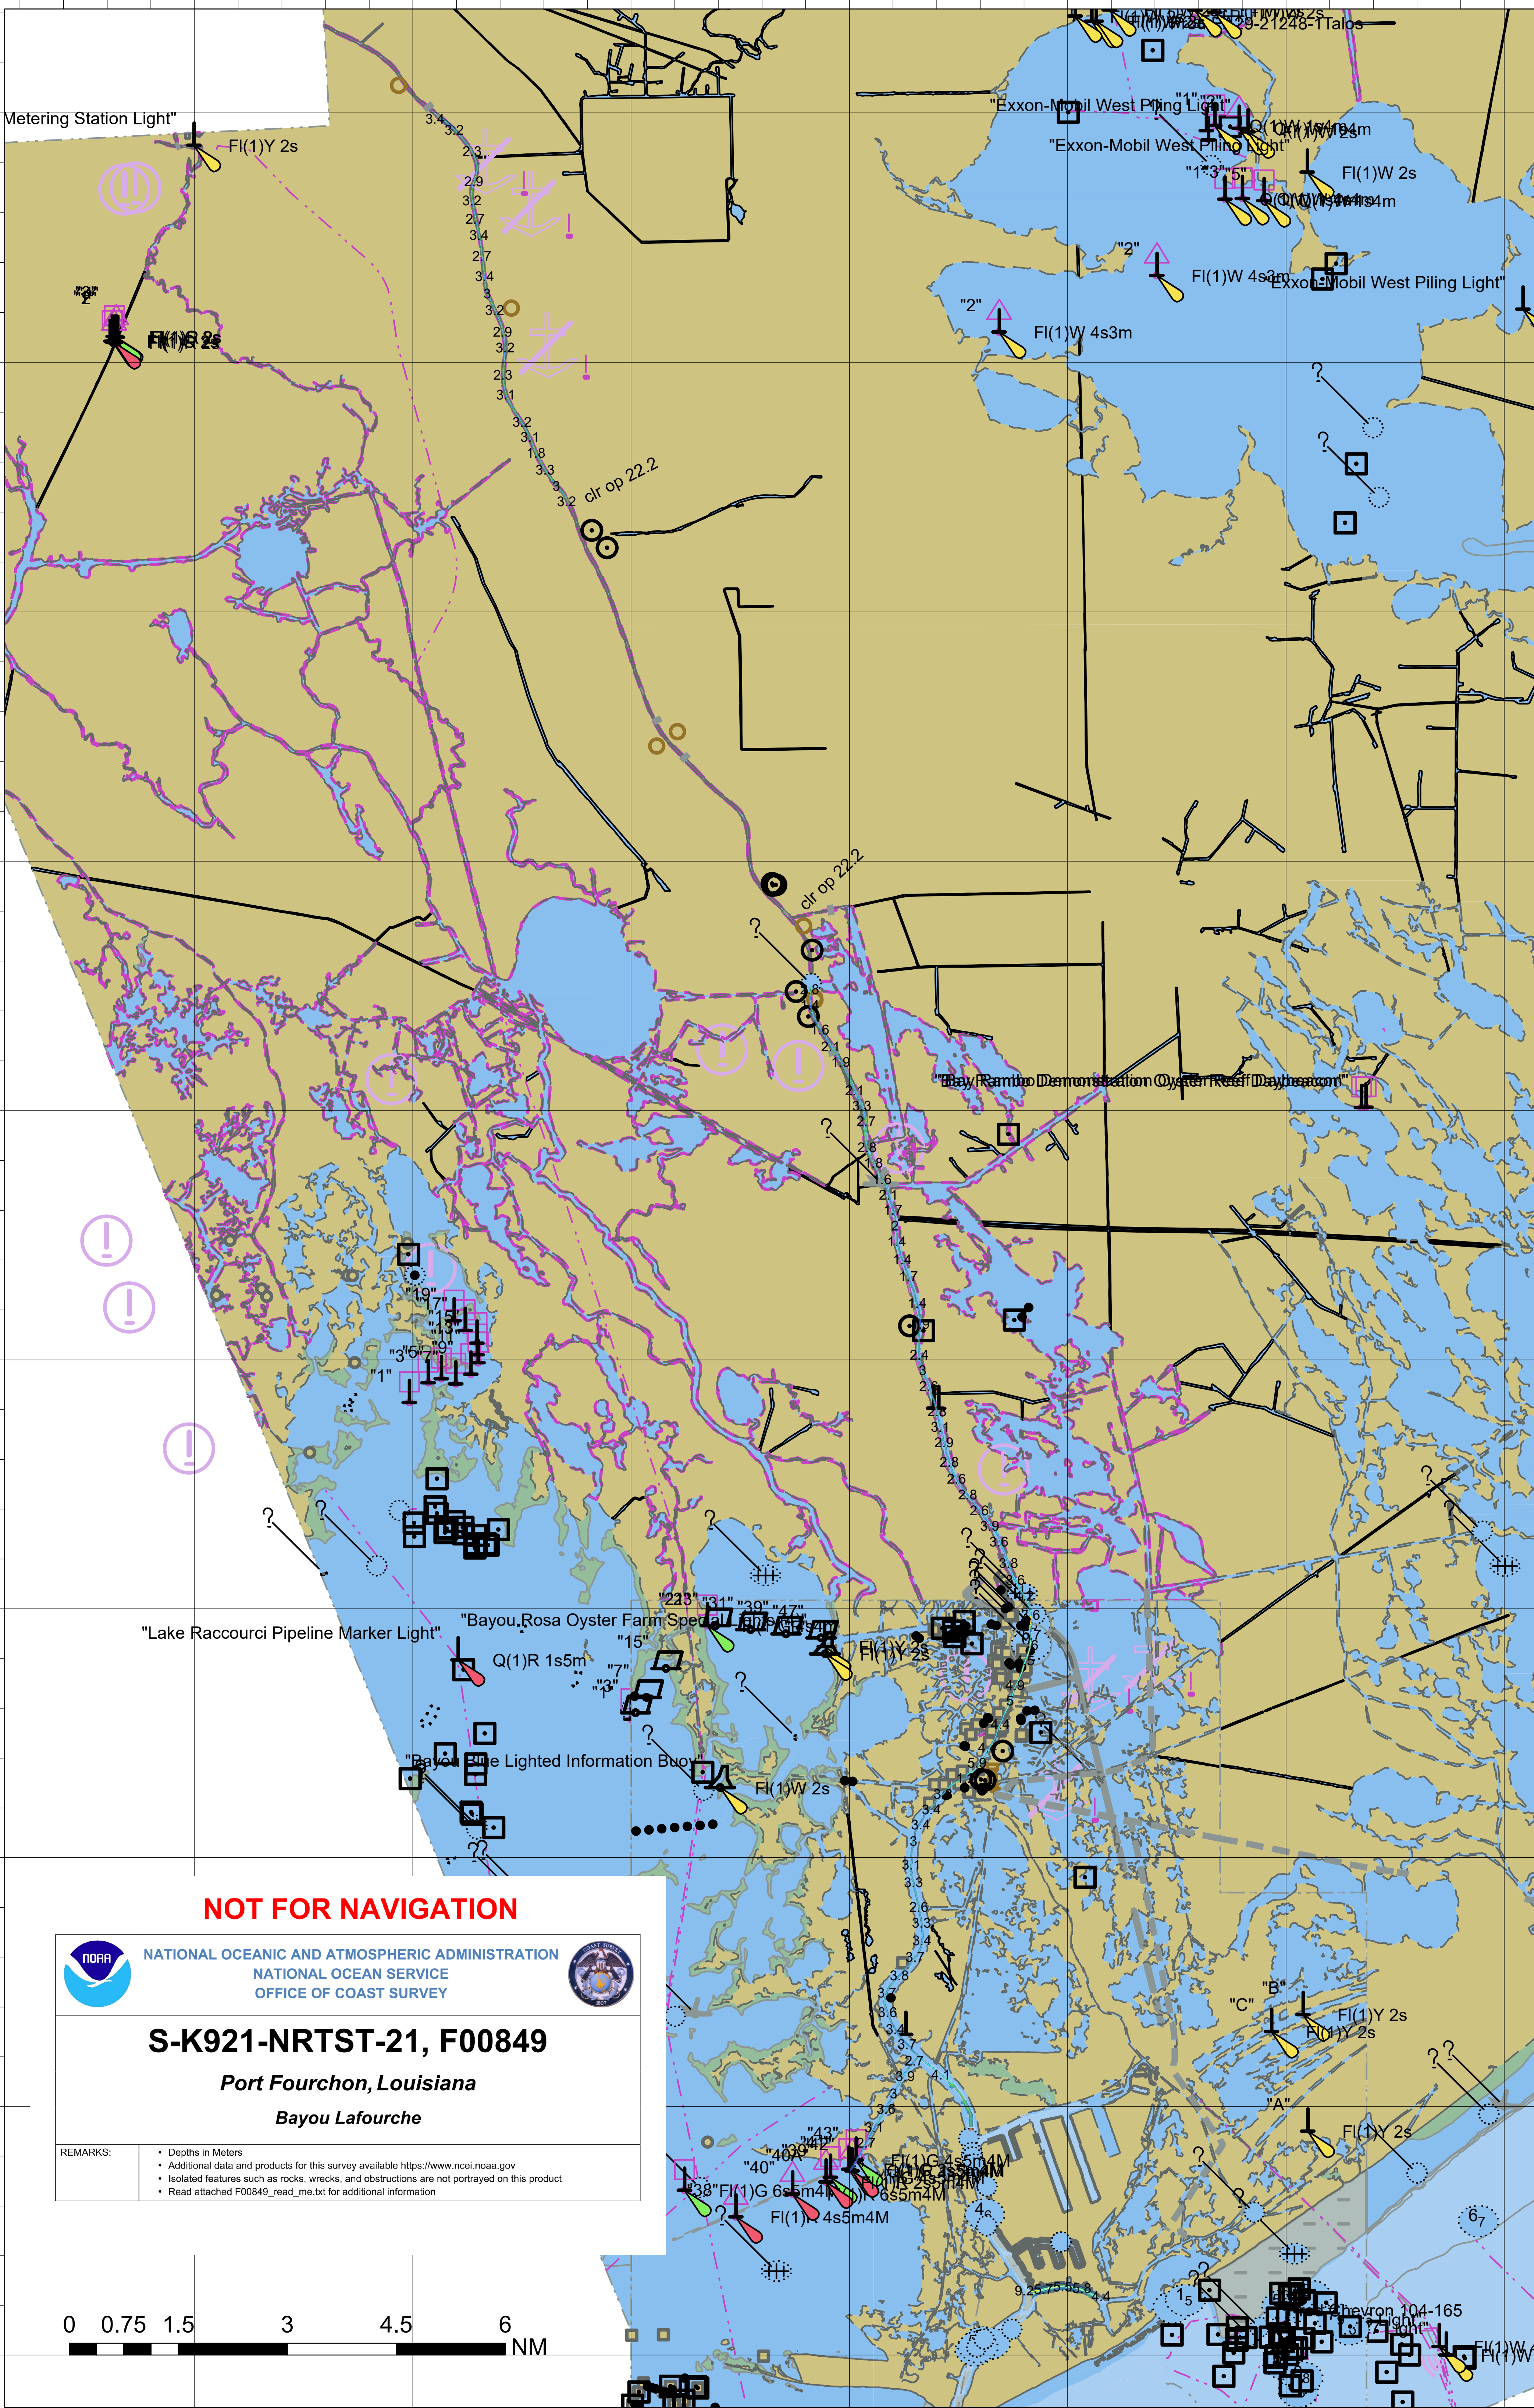

90°24'0"W

90°21'0"W

90°18'0"W

90°15'0"W

90°12'0"W

90°9'0"W

90°6'0"W

29°33'0"N

29°6'0"N

29°33'0"N

29°30'0"N

29°27'0"N

29°24'0"N

29°21'0"N

29°18'0"N

29°15'0"N

29°12'0"N

29°9'0"N

29°6'0"N

**NOT FOR NAVIGATION**

**S-K921-NRTST-21, F00849**

*Port Fourchon, Louisiana*

*Bayou Lafourche*

REMARKS:

90°24'0"W

90°21'0"W

90°18'0"W

90°15'0"W

90°12'0"W

90°9'0"W

90°6'0"W