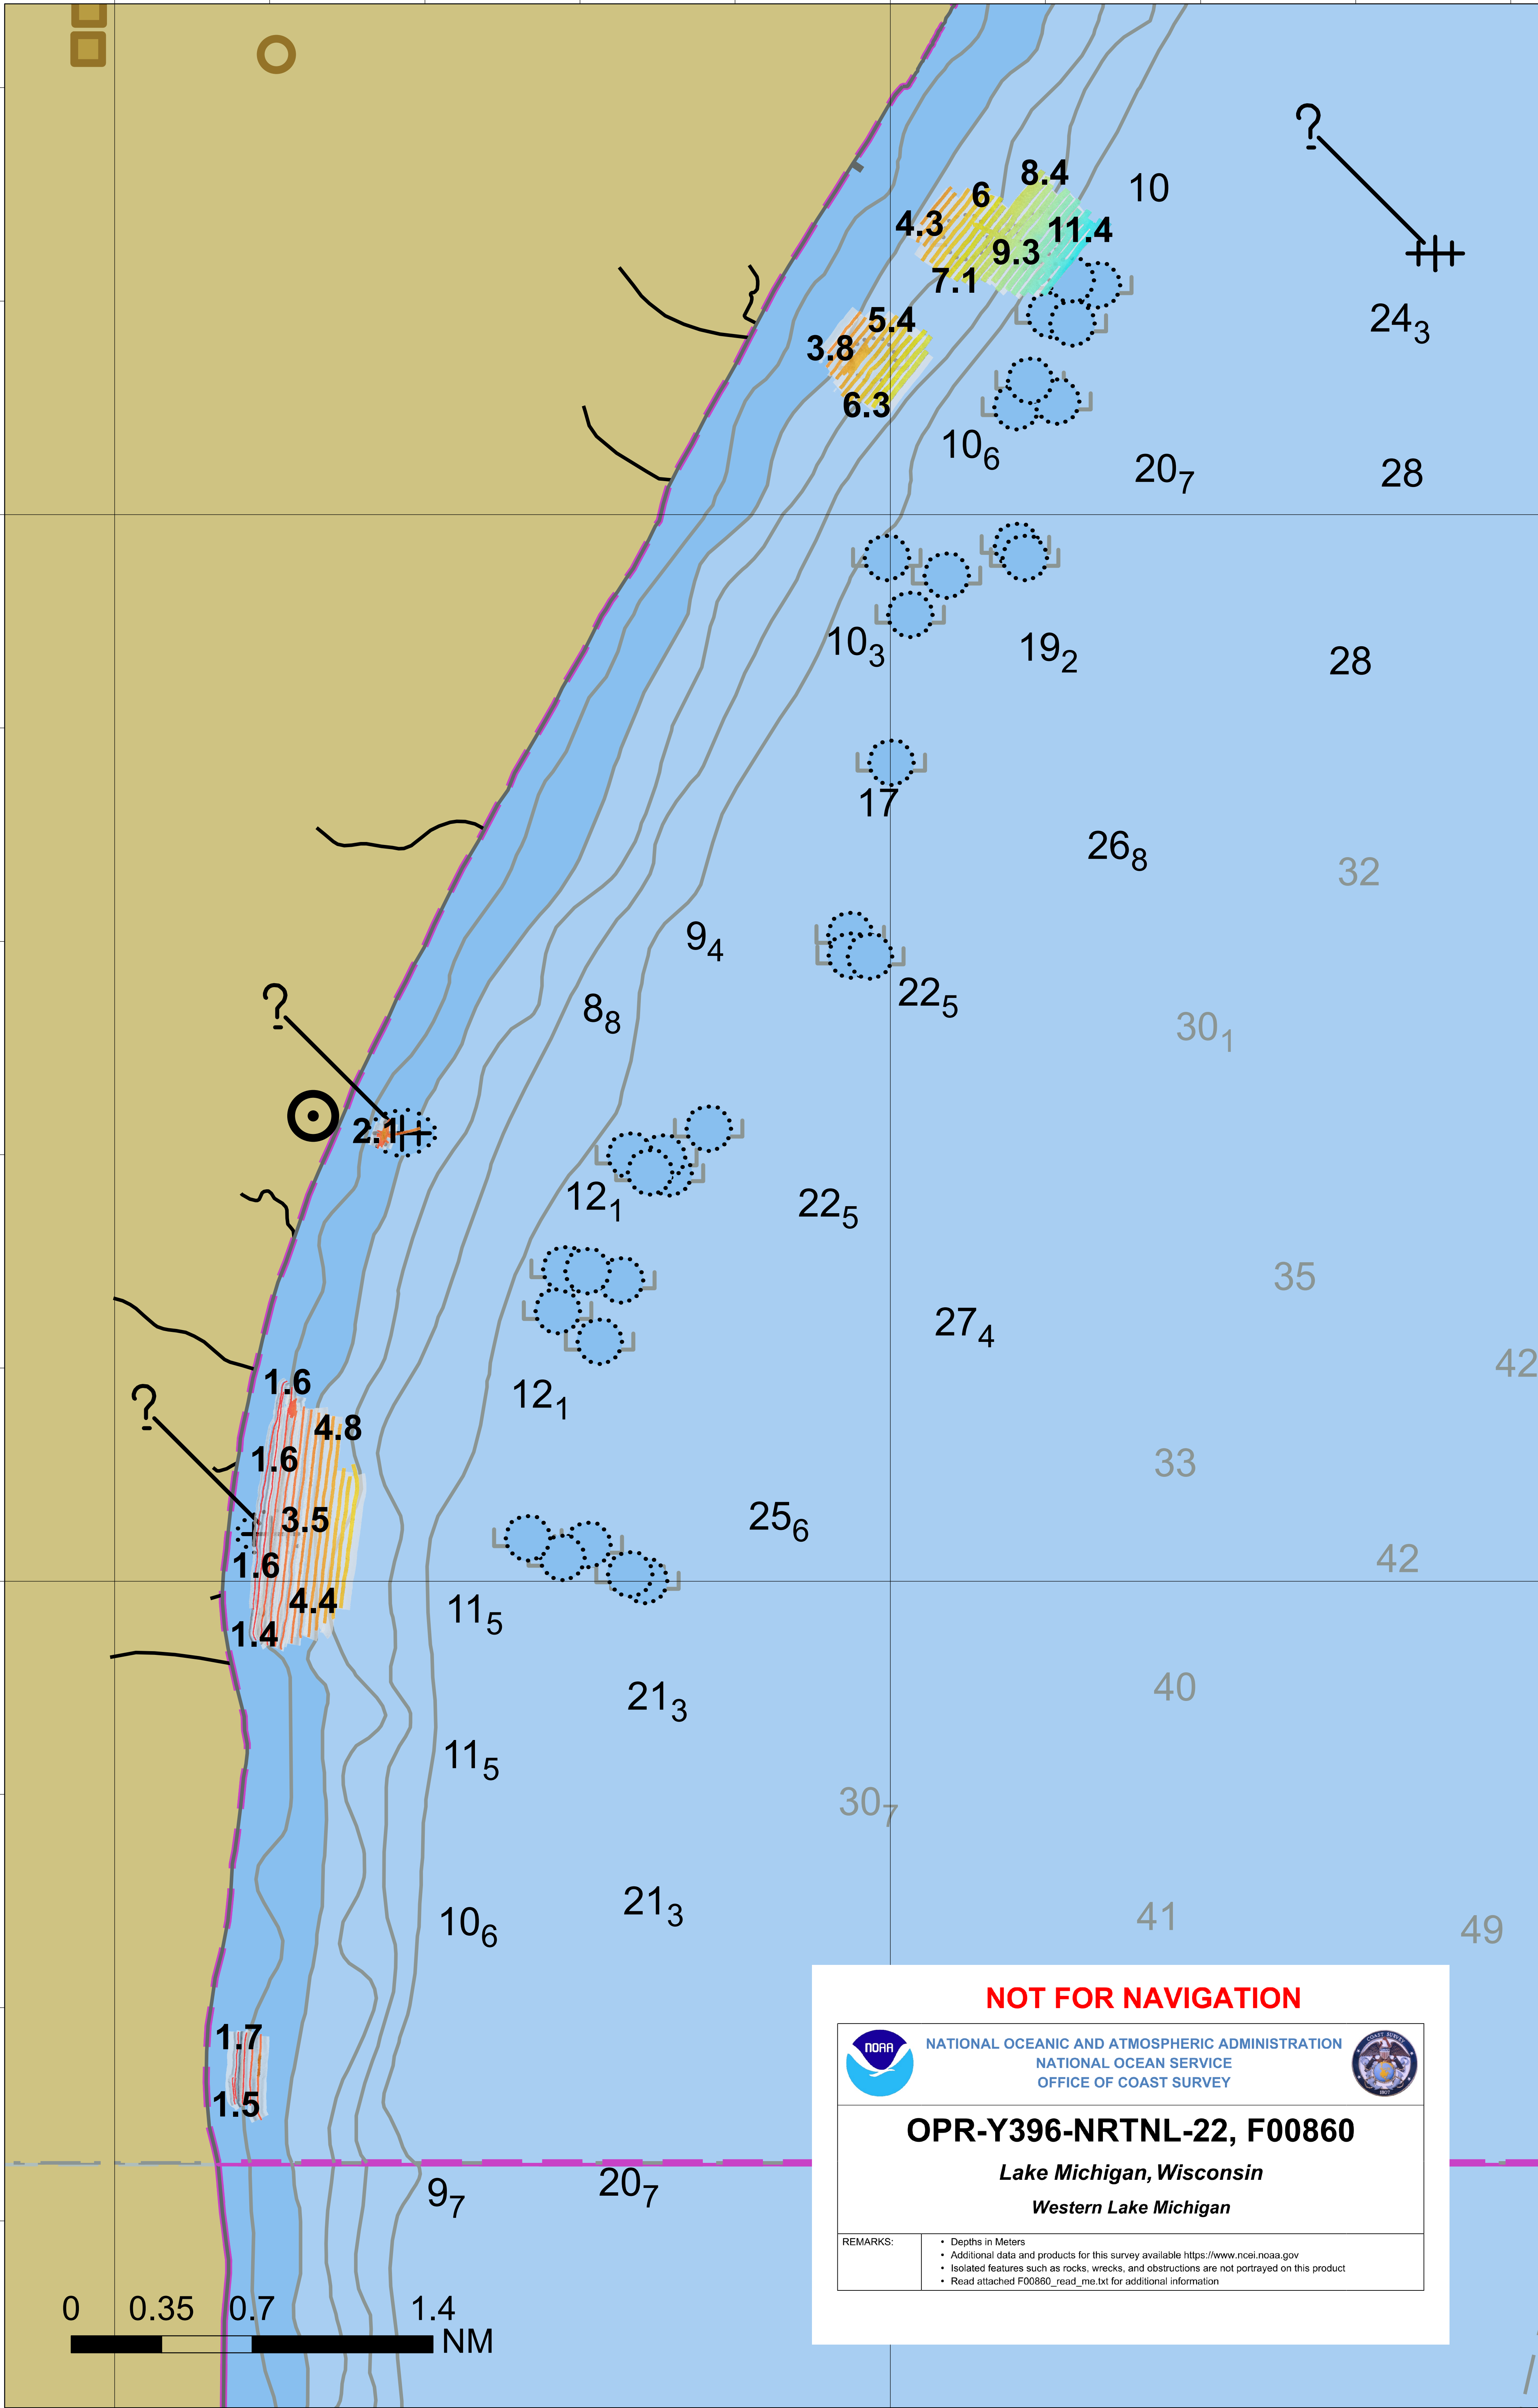

NOT FOR NAVIGATION

OPR-Y396-NRTNL-22, F00860
Lake Michigan, Wisconsin
Western Lake Michigan

REMARKS:

- Depths in Meters
- Additional data and products for this survey available <https://www.ncei.noaa.gov>
- Isolated features such as rocks, wrecks, and obstructions are not portrayed on this product
- Read attached F00860_read_me.txt for additional information

NOT FOR NAVIGATION

NATIONAL OCEANIC AND ATMOSPHERIC ADMINISTRATION
NATIONAL OCEAN SERVICE
OFFICE OF COAST SURVEY

OPR-Y396-NRTNL-22, F00860

Lake Michigan, Wisconsin

Western Lake Michigan

REMARKS:

- Depths in Meters
- Additional data and products for this survey available <https://www.ncei.noaa.gov>
- Isolated features such as rocks, wrecks, and obstructions are not portrayed on this product
- Read attached F00860_read_me.txt for additional information

87°48'0"W

87°45'0"W

43°36'0"N

43°36'0"N

43°33'0"N

43°33'0"N

87°48'0"W

87°45'0"W