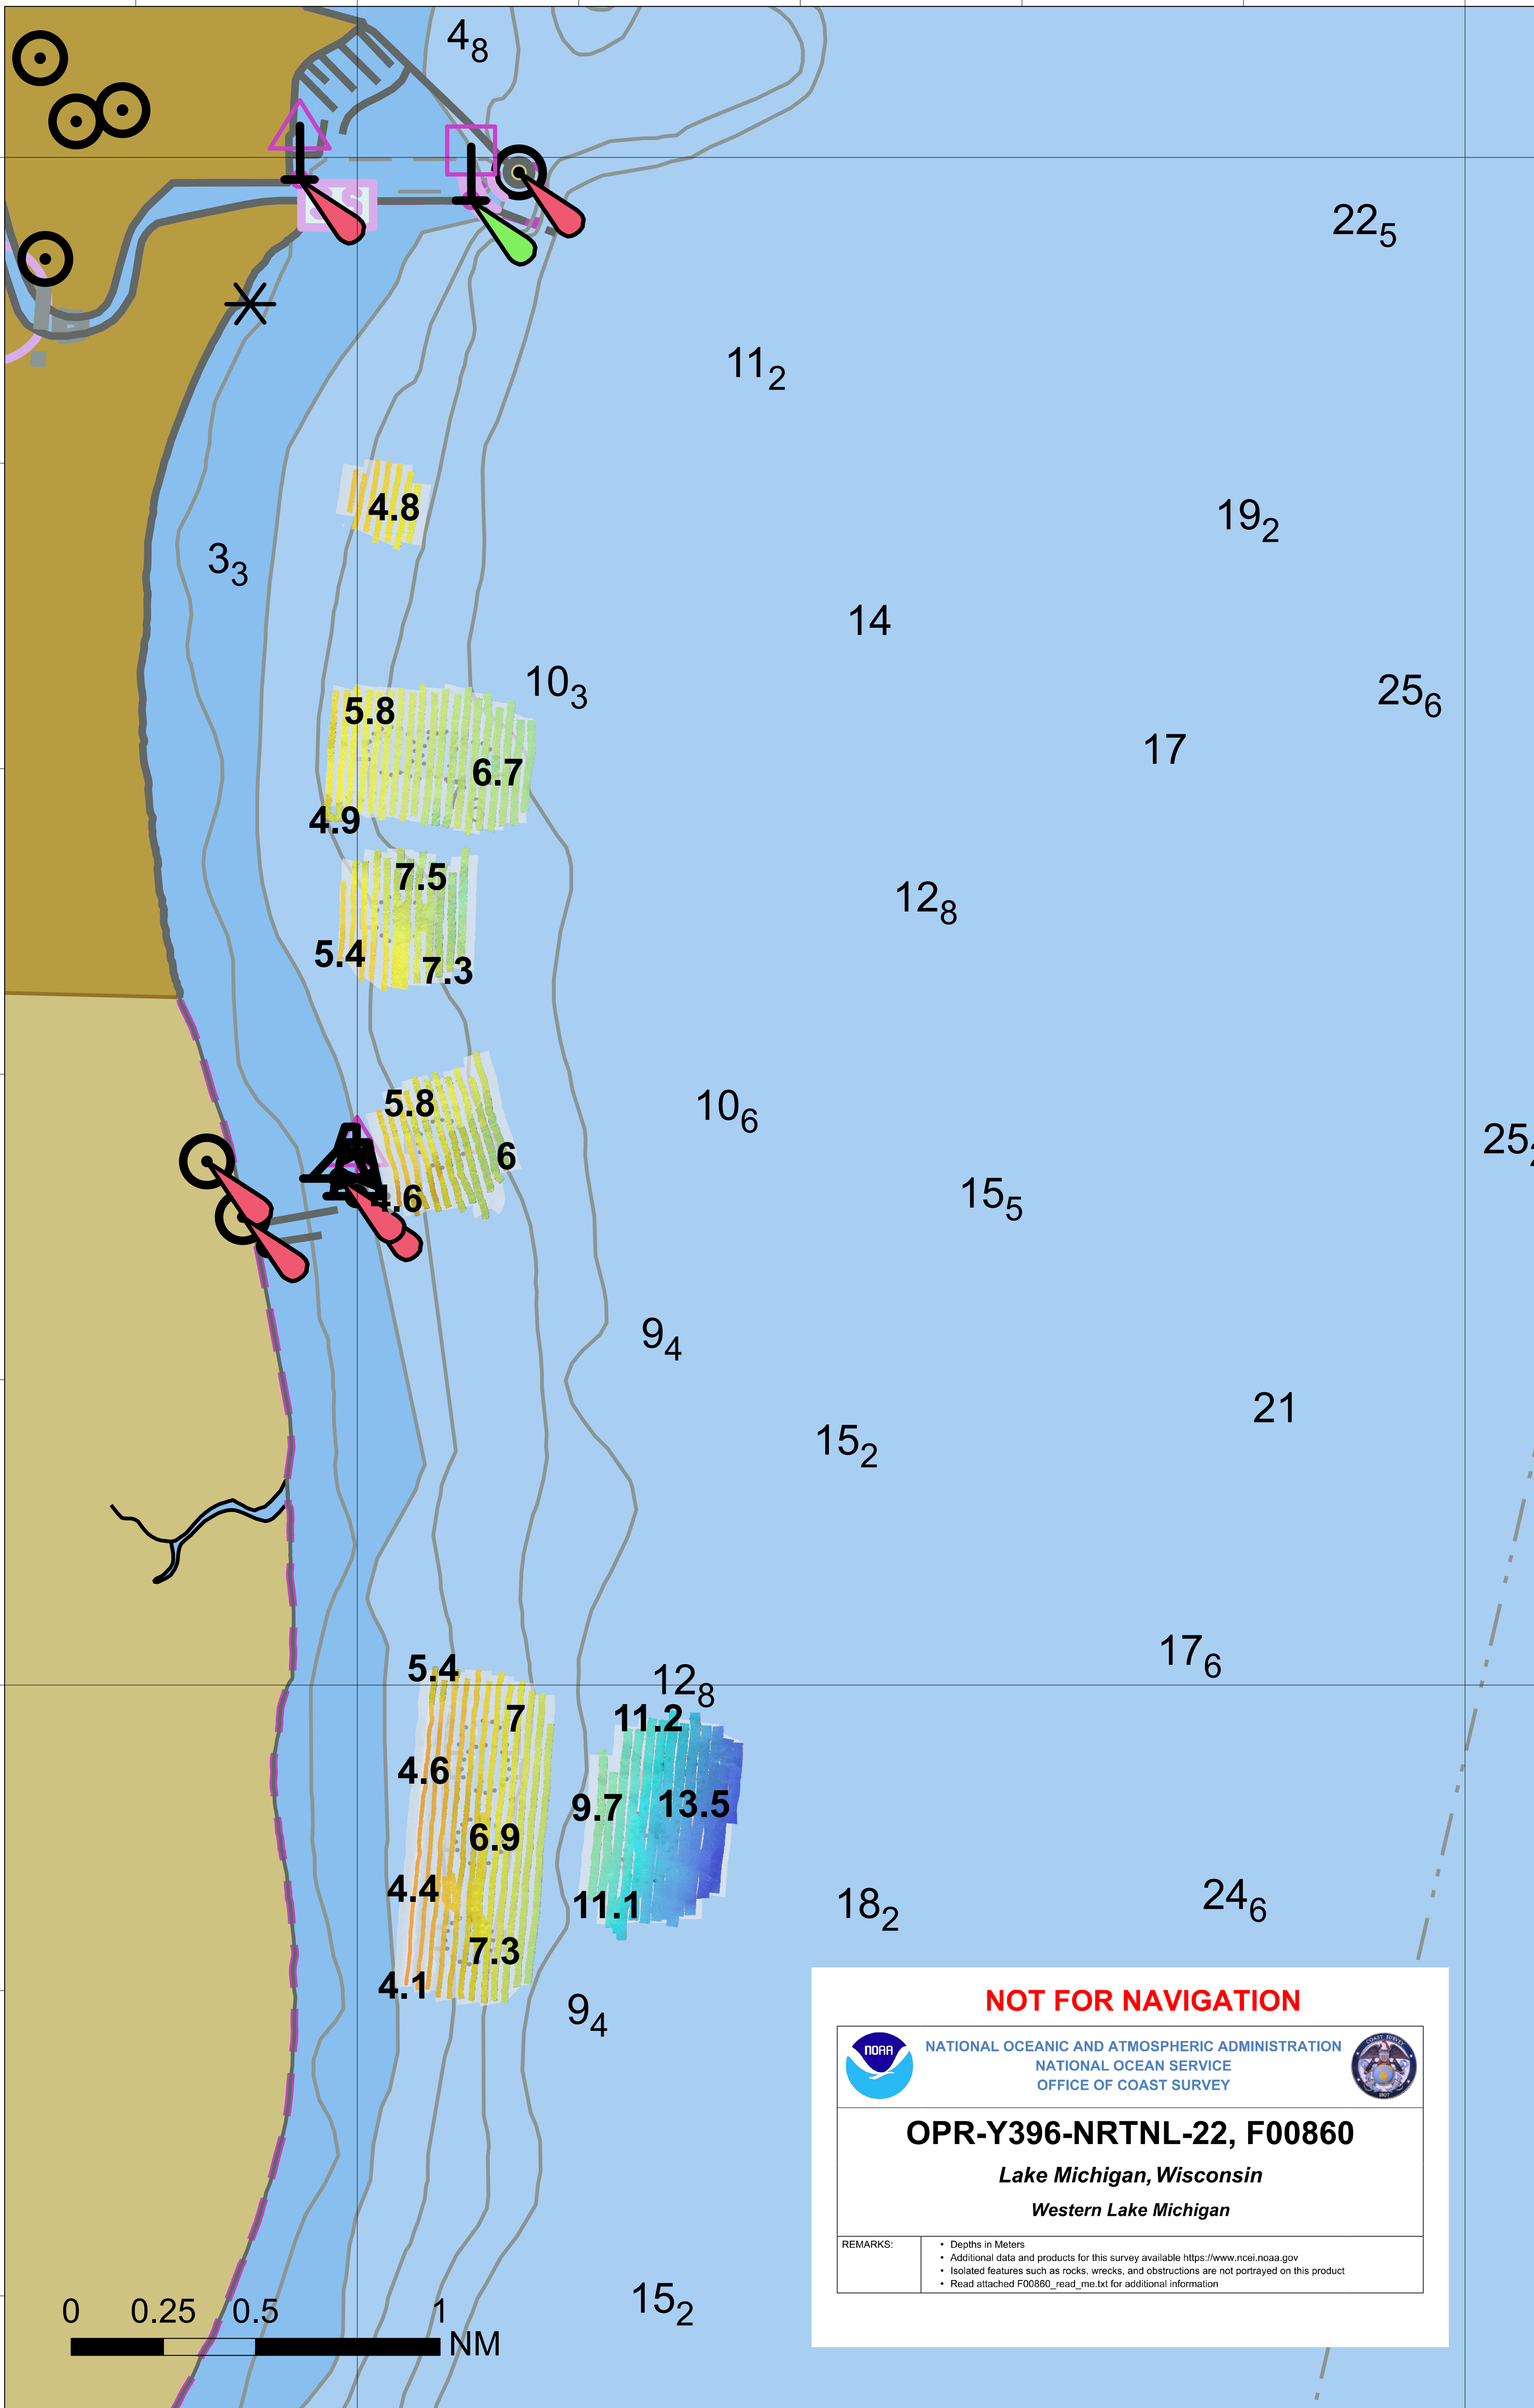

NOT FOR NAVIGATION

OPR-Y396-NRTNL-22, F00860
Lake Michigan, Wisconsin
Western Lake Michigan

REMARKS:

- Depths in Meters
- Additional data and products for this survey available <https://www.ncei.noaa.gov>
- Isolated features such as rocks, wrecks, and obstructions are not portrayed on this product
- Read attached F00860_read_me.txt for additional information

NOT FOR NAVIGATION

NATIONAL OCEANIC AND ATMOSPHERIC ADMINISTRATION
NATIONAL OCEAN SERVICE
OFFICE OF COAST SURVEY

OPR-Y396-NRTNL-22, F00860

Lake Michigan, Wisconsin

Western Lake Michigan

REMARKS:

- Depths in Meters
- Additional data and products for this survey available <https://www.ncei.noaa.gov>
- Isolated features such as rocks, wrecks, and obstructions are not portrayed on this product
- Read attached F00860_read_me.txt for additional information

NOT FOR NAVIGATION

 NATIONAL OCEANIC AND ATMOSPHERIC ADMINISTRATION
 NATIONAL OCEAN SERVICE
 OFFICE OF COAST SURVEY
 

OPR-Y396-NRTNL-22, F00860

Lake Michigan, Wisconsin

Western Lake Michigan

REMARKS:	<ul style="list-style-type: none"> • Depths in Meters • Additional data and products for this survey available https://www.ncei.noaa.gov • Isolated features such as rocks, wrecks, and obstructions are not portrayed on this product • Read attached F00860_read_me.txt for additional information
----------	--

87°48'0"W

87°45'0"W

43°36'0"N

43°36'0"N

43°33'0"N

43°33'0"N

87°48'0"W

87°45'0"W