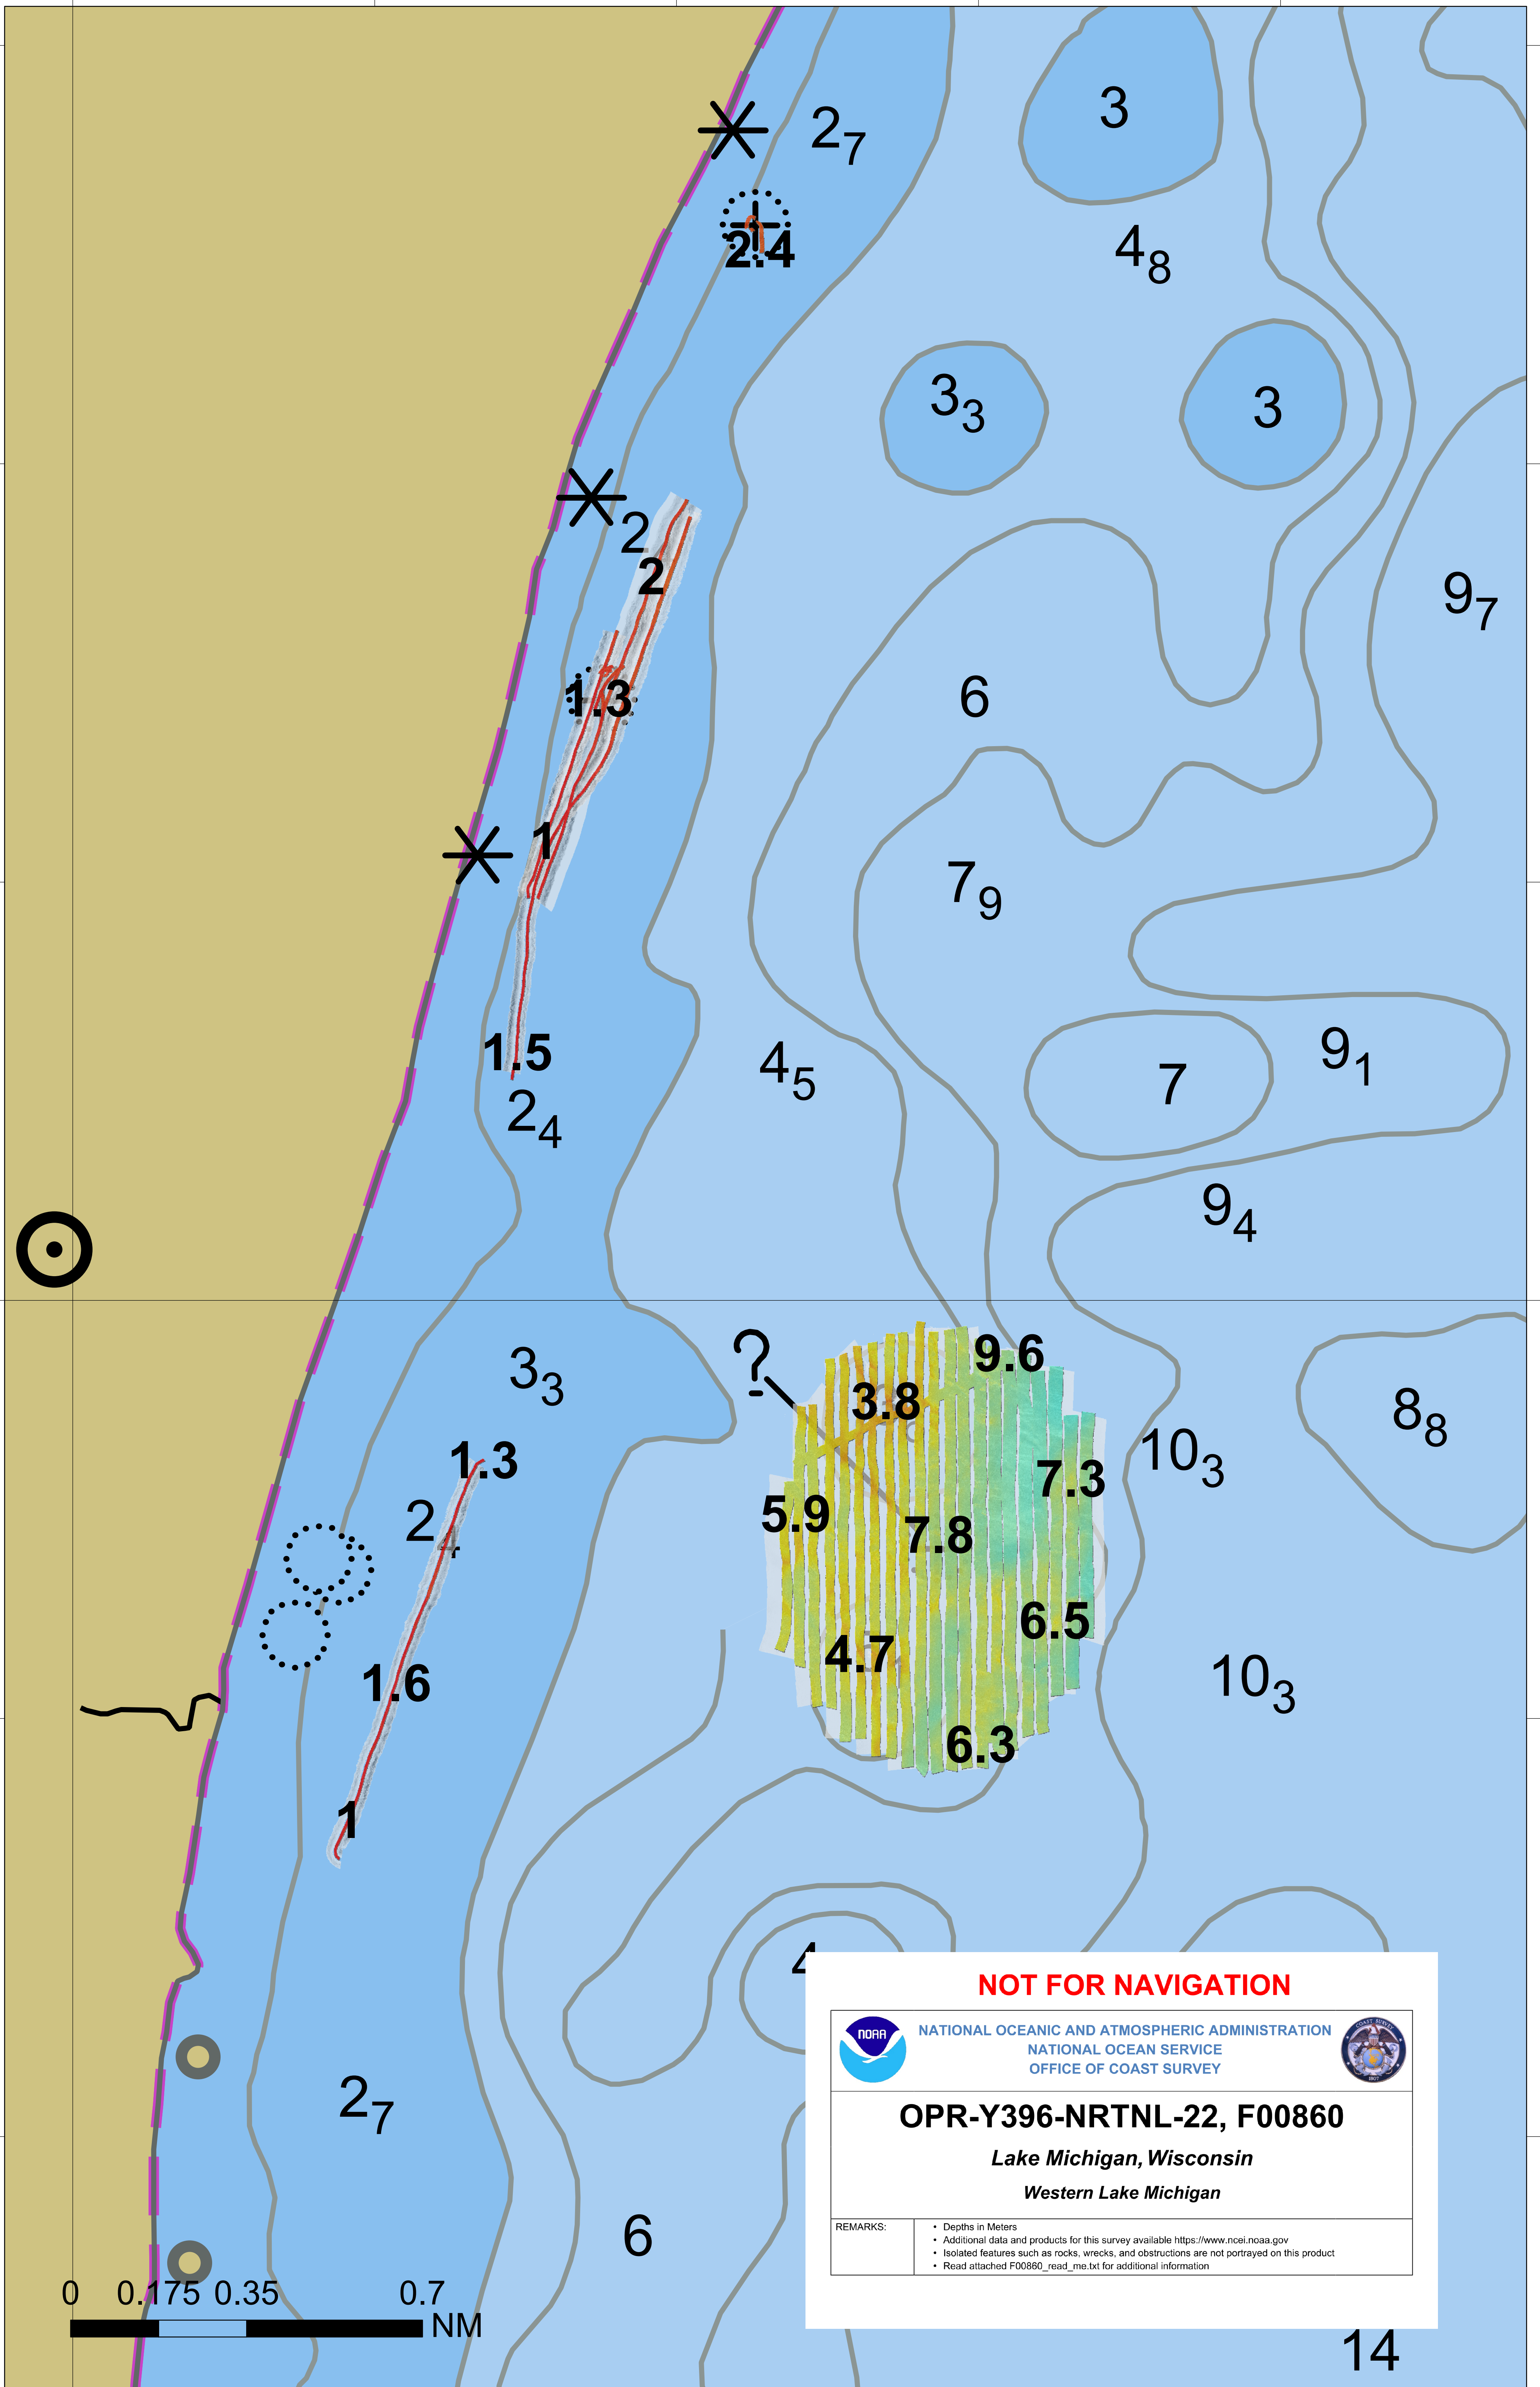

NOT FOR NAVIGATION

OPR-Y396-NRTNL-22, F00860
Lake Michigan, Wisconsin
Western Lake Michigan

REMARKS:

- Depths in Meters
- Additional data and products for this survey available <https://www.ncei.noaa.gov>
- Isolated features such as rocks, wrecks, and obstructions are not portrayed on this product
- Read attached F00860_read_me.txt for additional information

NOT FOR NAVIGATION

NATIONAL OCEANIC AND ATMOSPHERIC ADMINISTRATION
NATIONAL OCEAN SERVICE
OFFICE OF COAST SURVEY

OPR-Y396-NRTNL-22, F00860

Lake Michigan, Wisconsin

Western Lake Michigan

REMARKS:

- Depths in Meters
- Additional data and products for this survey available <https://www.ncei.noaa.gov>
- Isolated features such as rocks, wrecks, and obstructions are not portrayed on this product
- Read attached F00860_read_me.txt for additional information

NOT FOR NAVIGATION

 NATIONAL OCEANIC AND ATMOSPHERIC ADMINISTRATION
 NATIONAL OCEAN SERVICE
 OFFICE OF COAST SURVEY
 

OPR-Y396-NRTNL-22, F00860

Lake Michigan, Wisconsin

Western Lake Michigan

REMARKS:	<ul style="list-style-type: none"> • Depths in Meters • Additional data and products for this survey available https://www.ncei.noaa.gov • Isolated features such as rocks, wrecks, and obstructions are not portrayed on this product • Read attached F00860_read_me.txt for additional information
----------	--

87°48'0"W

87°45'0"W

43°36'0"N

43°36'0"N

43°33'0"N

43°33'0"N

87°48'0"W

87°45'0"W