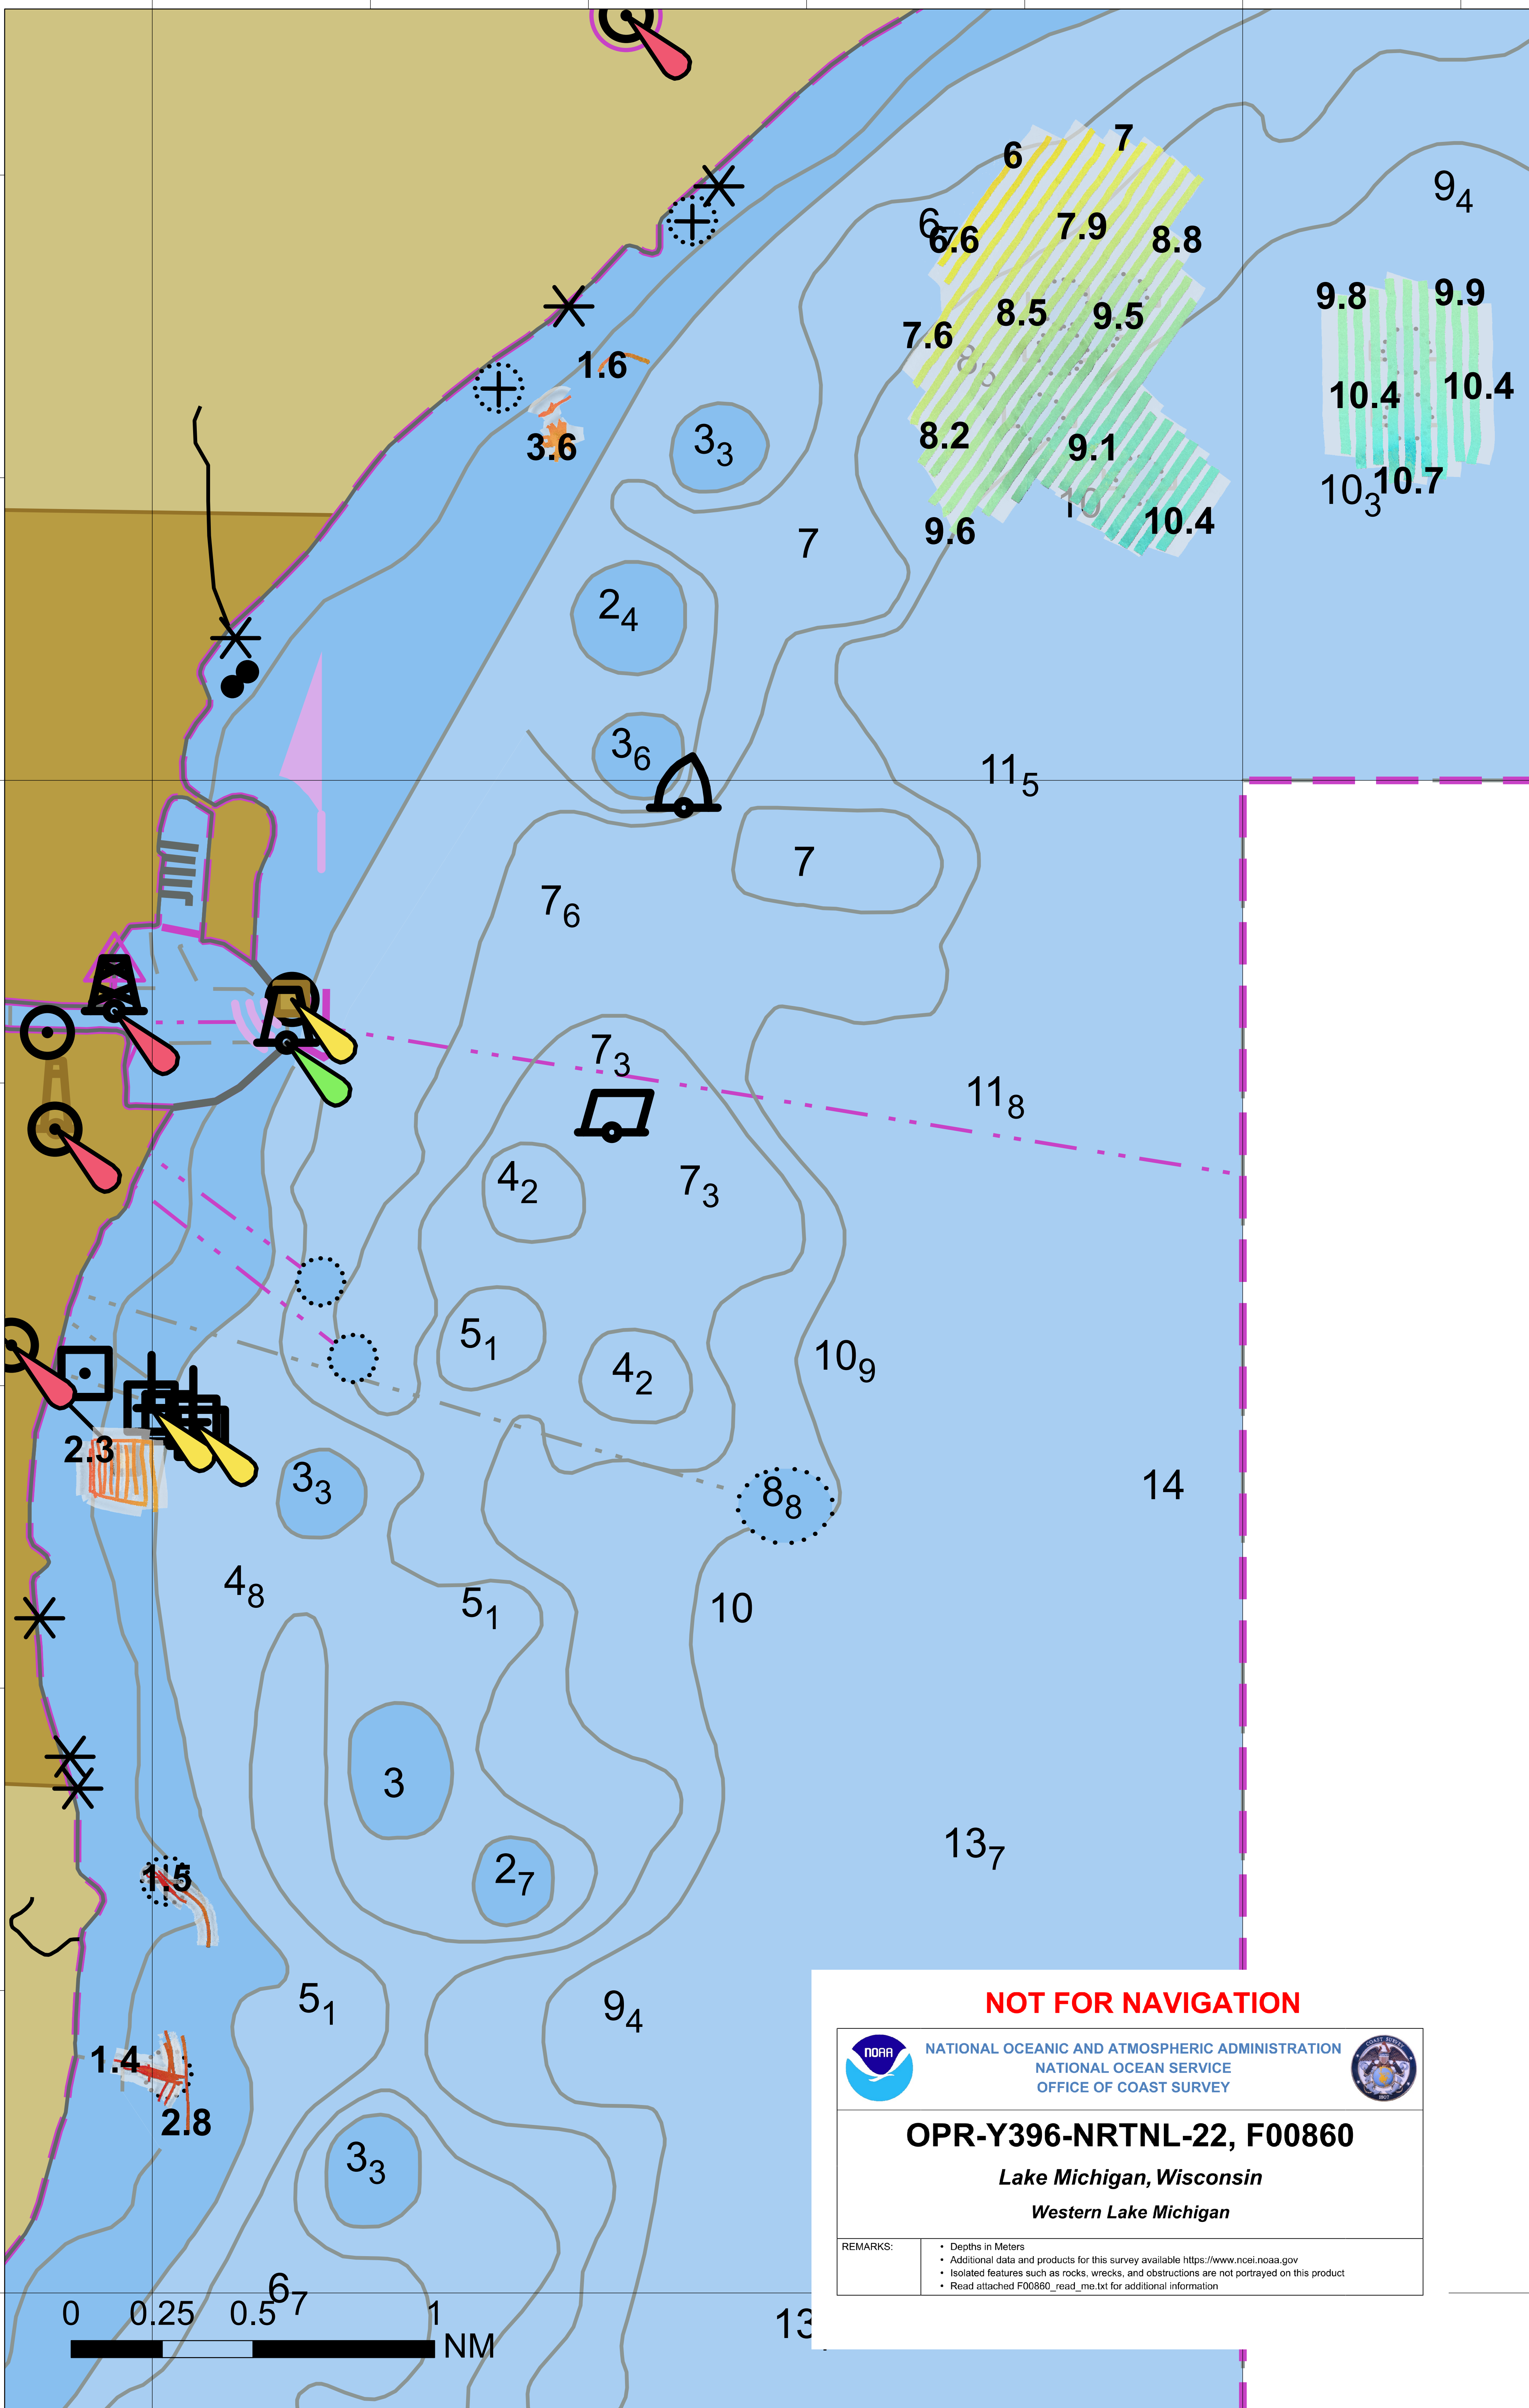

NOT FOR NAVIGATION

OPR-Y396-NRTNL-22, F00860
Lake Michigan, Wisconsin
Western Lake Michigan

REMARKS:

- Depths in Meters
- Additional data and products for this survey available <https://www.ncei.noaa.gov>
- Isolated features such as rocks, wrecks, and obstructions are not portrayed on this product
- Read attached F00860_read_me.txt for additional information

NOT FOR NAVIGATION

NATIONAL OCEANIC AND ATMOSPHERIC ADMINISTRATION
NATIONAL OCEAN SERVICE
OFFICE OF COAST SURVEY

OPR-Y396-NRTNL-22, F00860

Lake Michigan, Wisconsin

Western Lake Michigan

REMARKS:

- Depths in Meters
- Additional data and products for this survey available <https://www.ncei.noaa.gov>
- Isolated features such as rocks, wrecks, and obstructions are not portrayed on this product
- Read attached F00860_read_me.txt for additional information

NOT FOR NAVIGATION

 NATIONAL OCEANIC AND ATMOSPHERIC ADMINISTRATION
 NATIONAL OCEAN SERVICE
 OFFICE OF COAST SURVEY
 

OPR-Y396-NRTNL-22, F00860

Lake Michigan, Wisconsin

Western Lake Michigan

REMARKS:	<ul style="list-style-type: none"> • Depths in Meters • Additional data and products for this survey available https://www.ncei.noaa.gov • Isolated features such as rocks, wrecks, and obstructions are not portrayed on this product • Read attached F00860_read_me.txt for additional information
----------	--

87°48'0"W

87°45'0"W

43°36'0"N

43°36'0"N

43°33'0"N

43°33'0"N

87°48'0"W

87°45'0"W