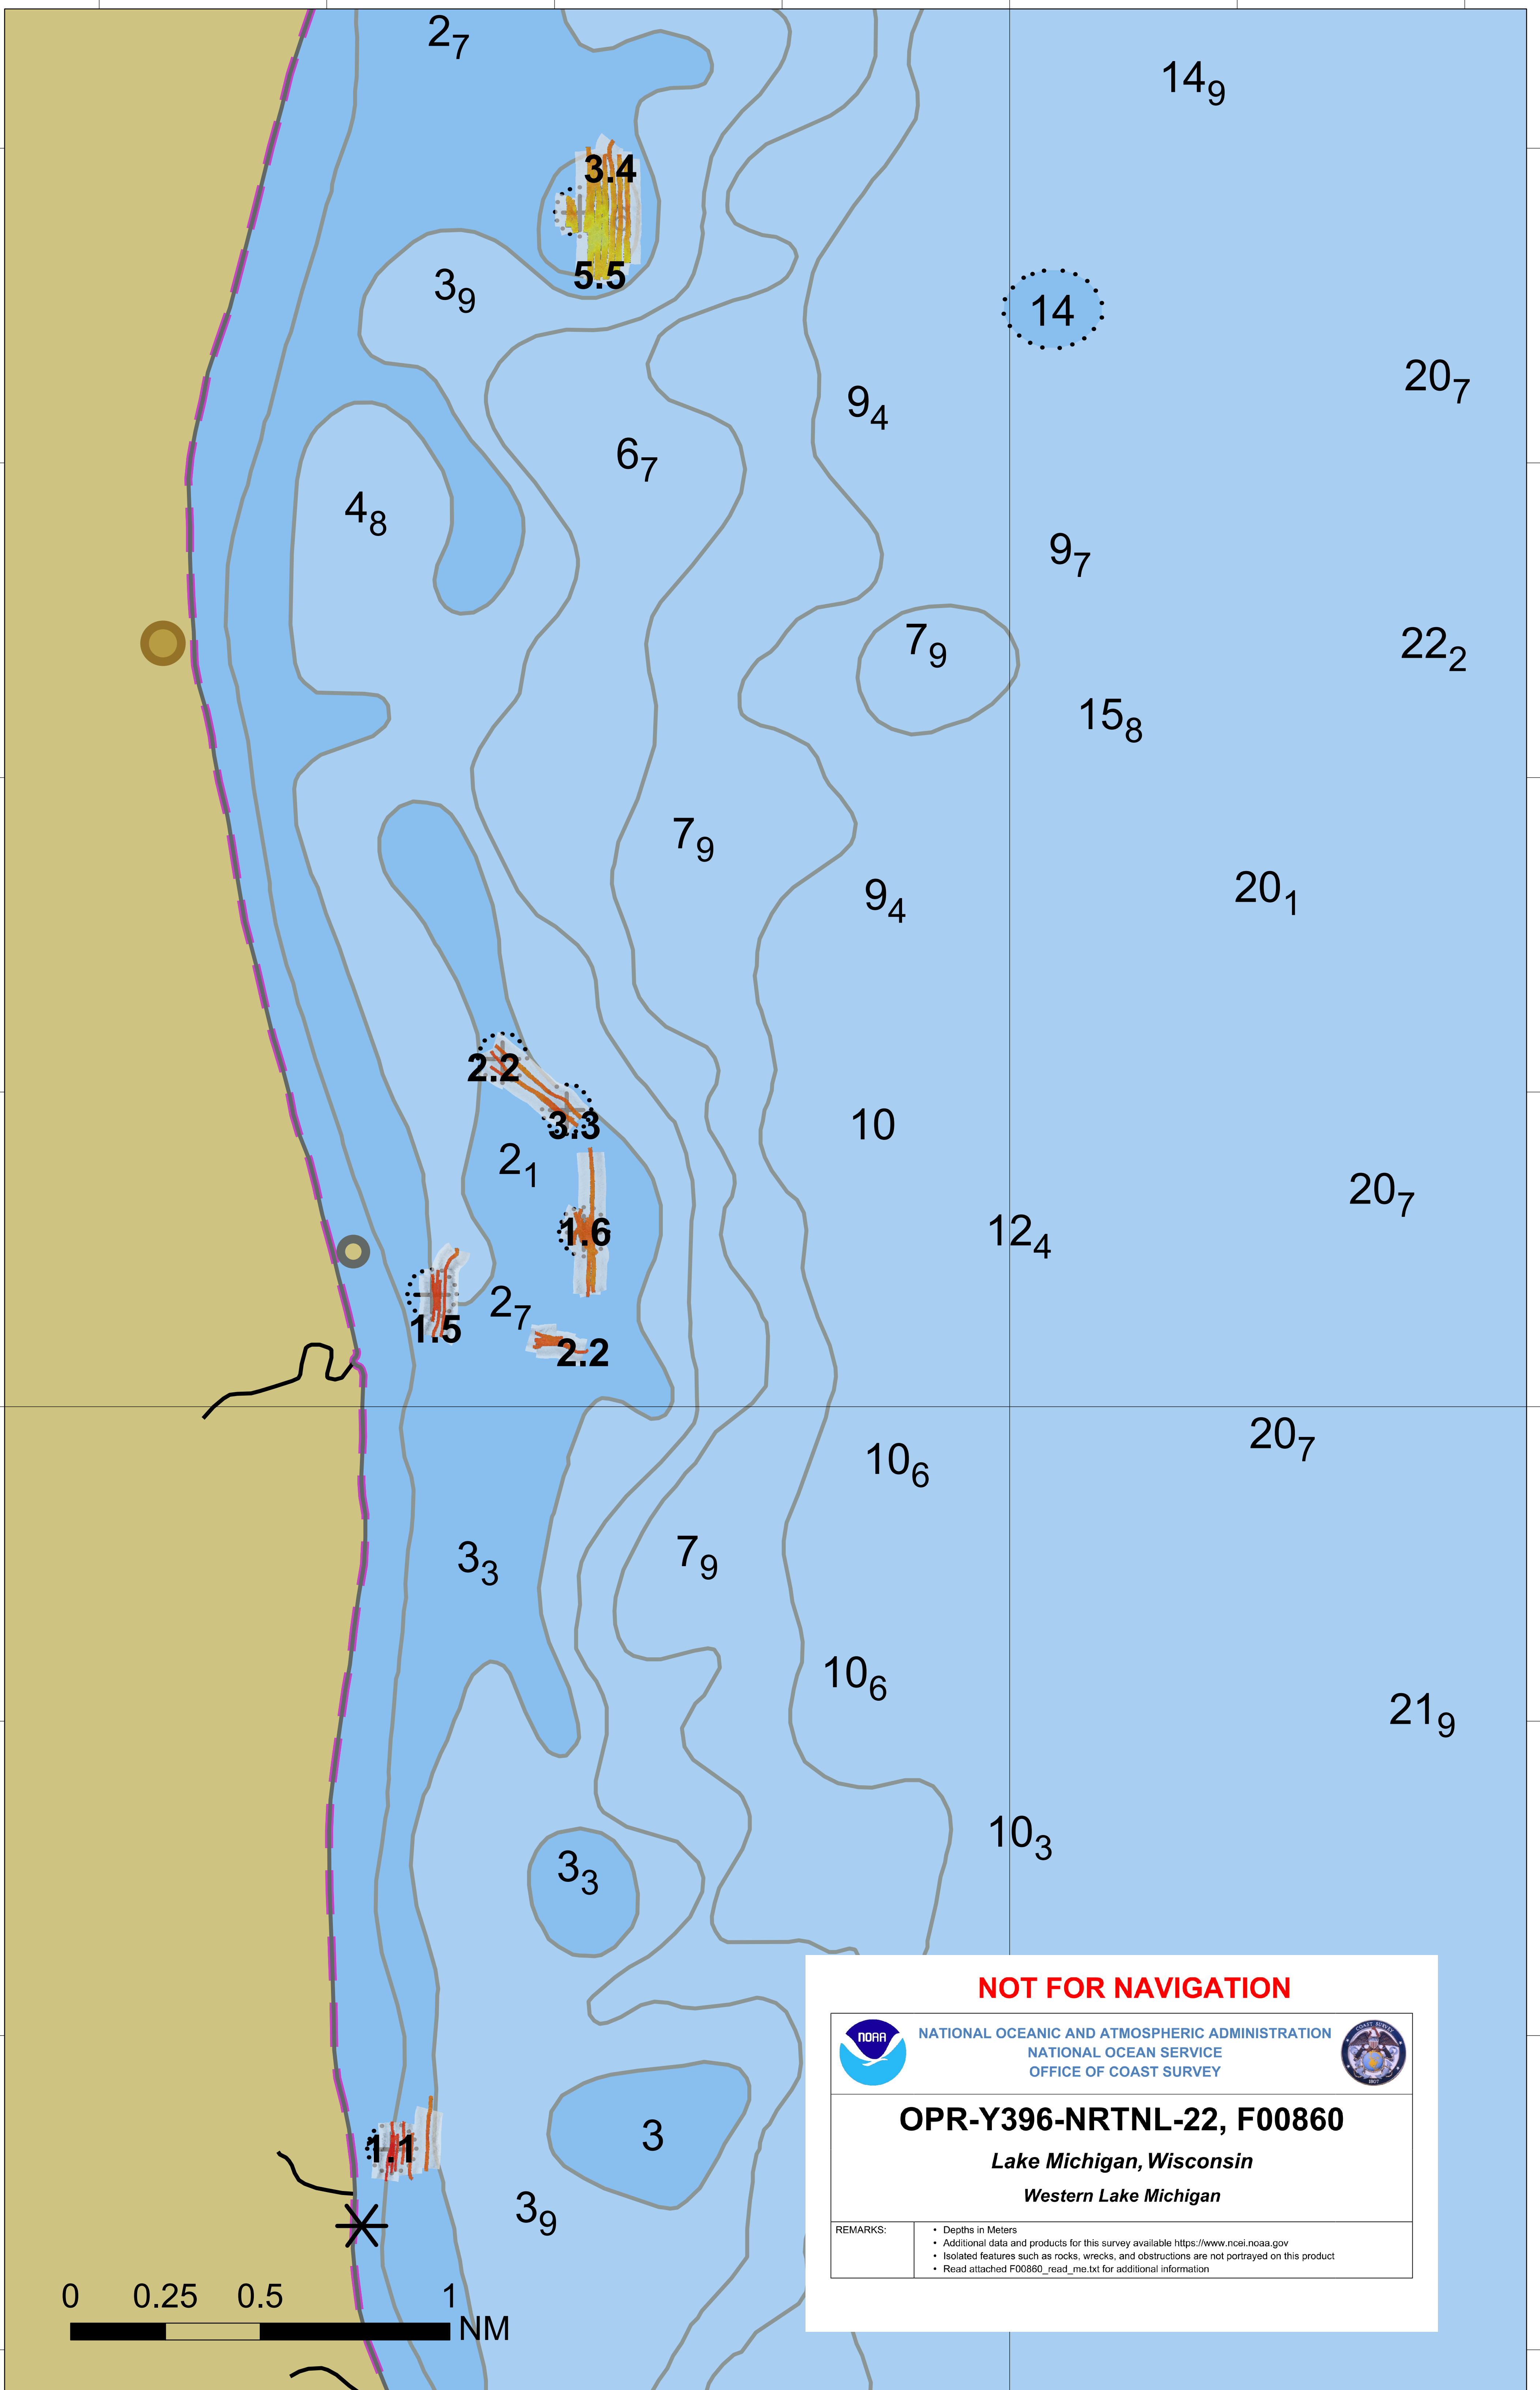

NOT FOR NAVIGATION

NATIONAL OCEANIC AND ATMOSPHERIC ADMINISTRATION
NATIONAL OCEAN SERVICE
OFFICE OF COAST SURVEY

OPR-Y396-NRTNL-22, F00860

Lake Michigan, Wisconsin

Western Lake Michigan

REMARKS:

- Depths in Meters
- Additional data and products for this survey available <https://www.ncei.noaa.gov>
- Isolated features such as rocks, wrecks, and obstructions are not portrayed on this product
- Read attached F00860_read_me.txt for additional information