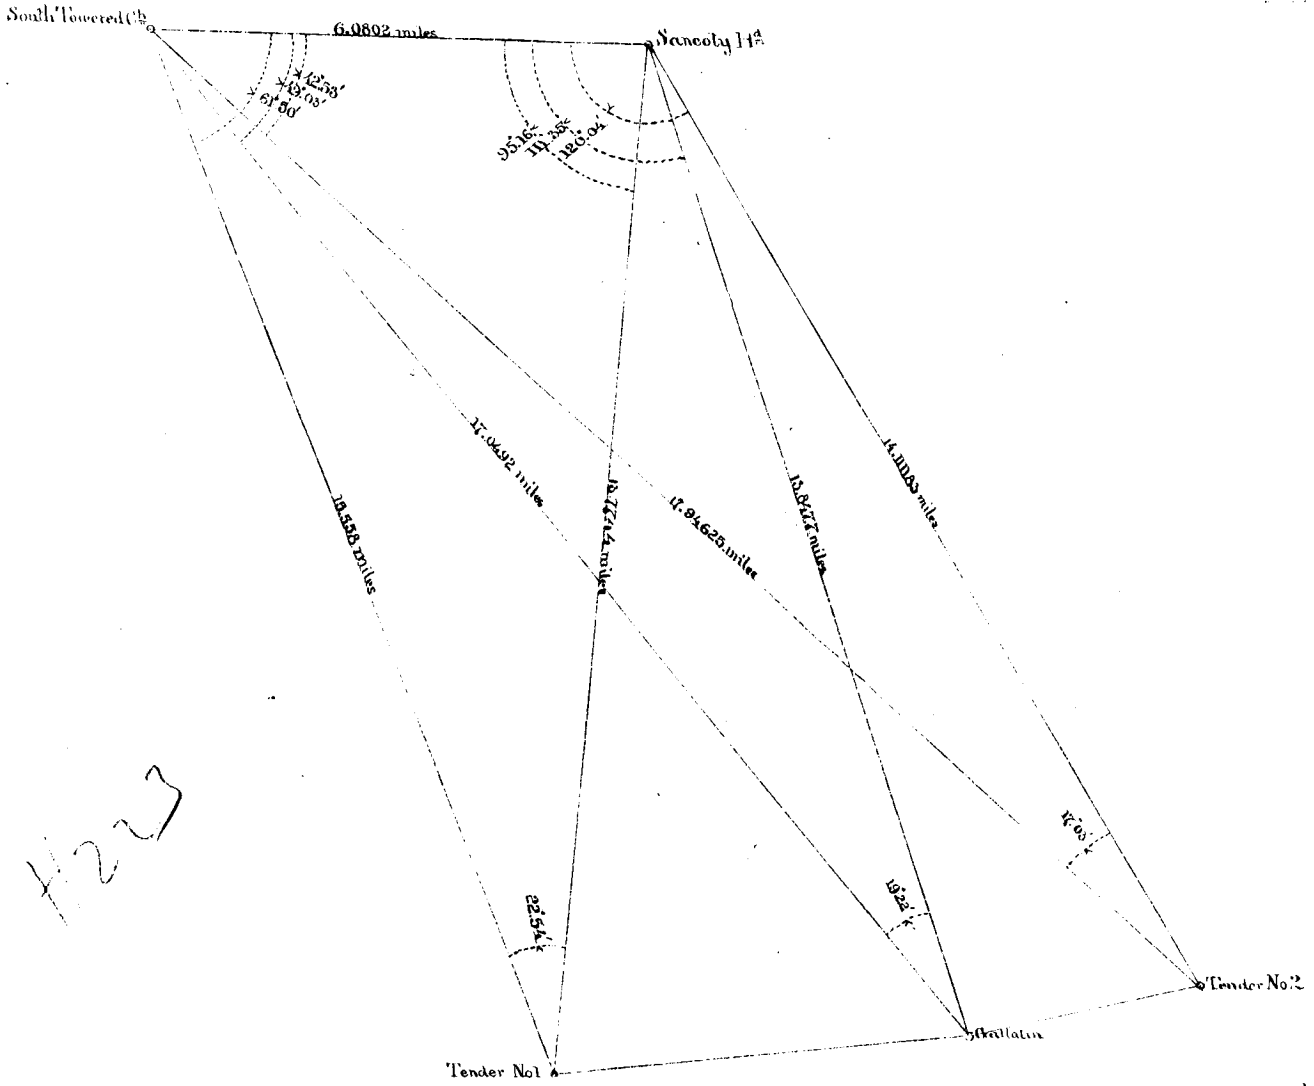

223

Diag. Ch. No. 1000-1 & 1209-1

Mass.

South Shoals of Nantucket

1:40,000

1847-48

Lt. C.H. Davis U.S.N.

Position of Vessels on the Nantucket Shoals Aug²⁰ 1847.

89
Dec 1
1847

Regatta No. 15

Position of Vessels on the Nantucket Shoals. Aug 21st 1847

Register No 16