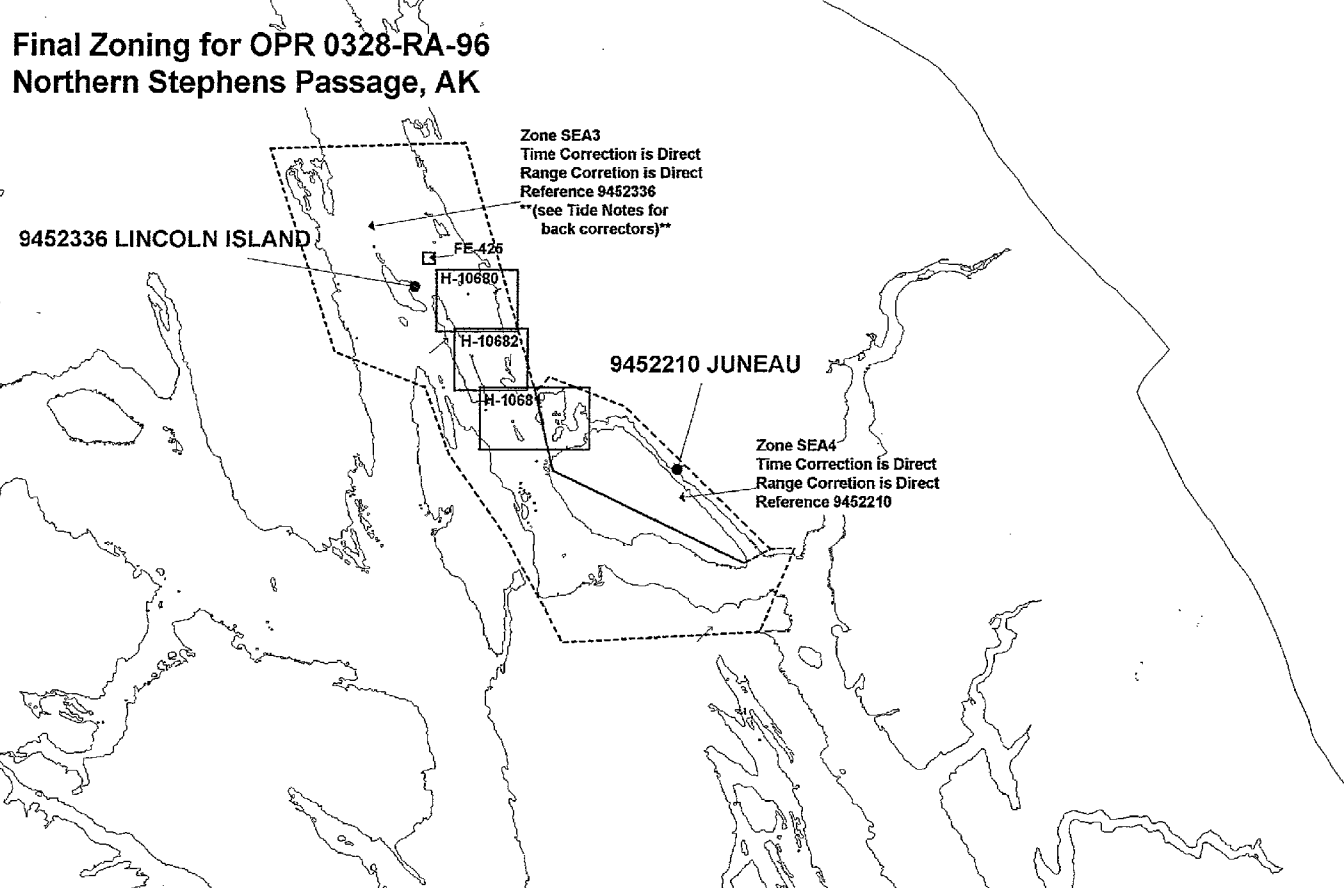

Final Zoning for OPR 0328-RA-96 Northern Stephens Passage, AK

Zone SEA3
Time Correction is Direct
Range Correction is Direct
Reference 9452336
**(see Tide Notes for
back correctors)**

9452336 LINCOLN ISLAND

FE-426

H-10680

H-10682

H-10688

9452210 JUNEAU

Zone SEA4
Time Correction is Direct
Range Correction is Direct
Reference 9452210