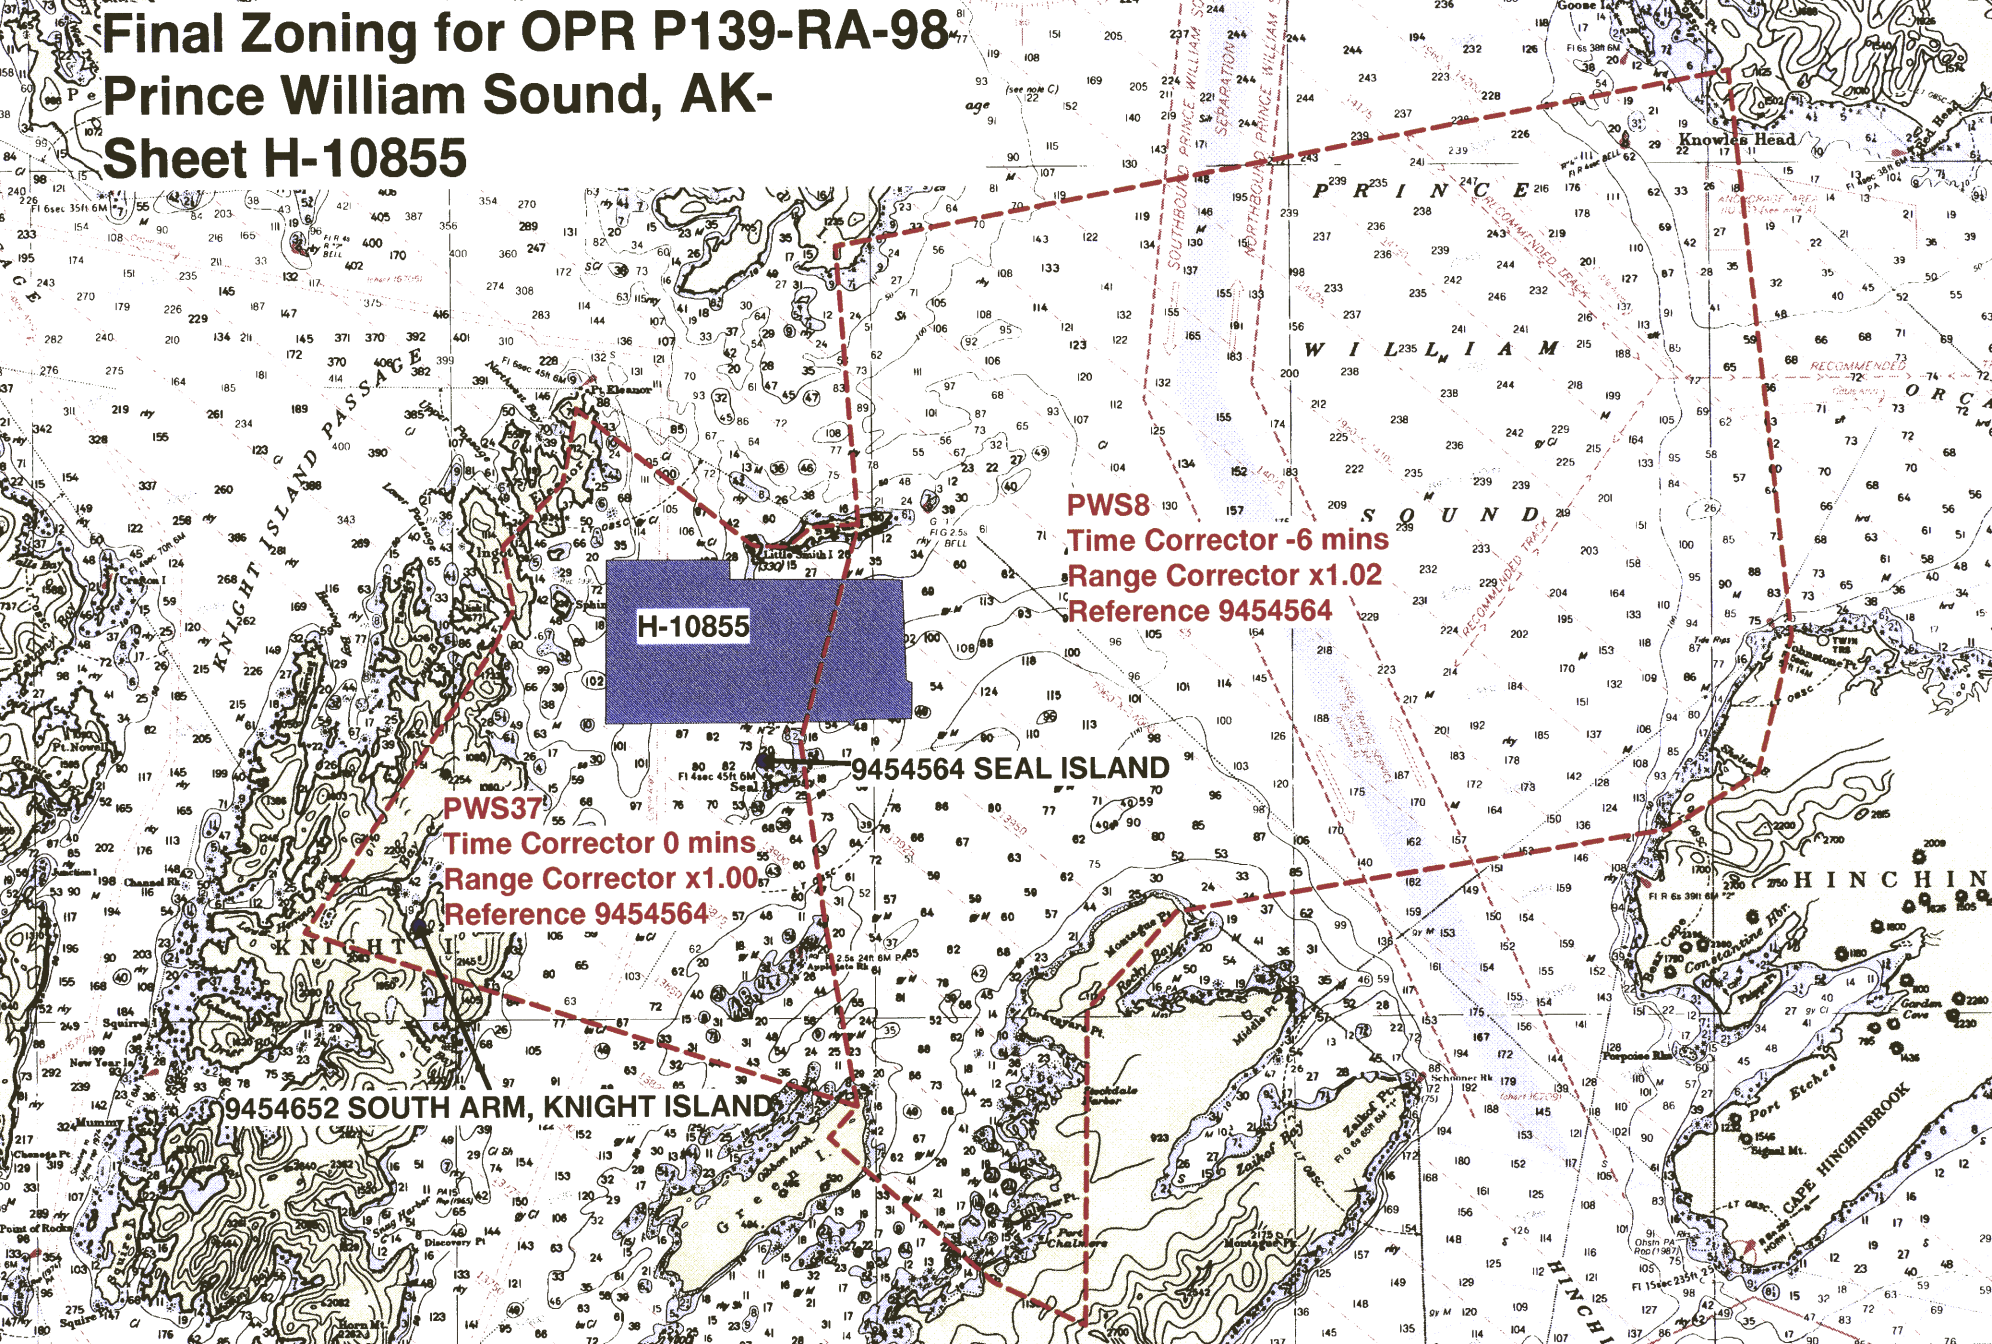

Final Zoning for OPR P139-RA-98 Prince William Sound, AK- Sheet H-10855

H-10855

PWS8
Time Corrector -6 mins
Range Corrector x1.02
Reference 9454564

PWS37
Time Corrector 0 mins
Range Corrector x1.00
Reference 9454564

9454652 SOUTH ARM, KNIGHT ISLAND

9454564 SEAL ISLAND

HINCHINBROOK

CAPE HINCHINBROOK

KNIGHT ISLAND PASSAGE

PRINCE WILLIAM SOUND

SOUND

Knowles Head

RECOMMENDED TRACK

RECOMMENDED TRACK

KNIGHT ISLAND

KNIGHT ISLAND

Monks Pt.

Rocky Pt.

Chalchore Pt.

Southdale Harbor