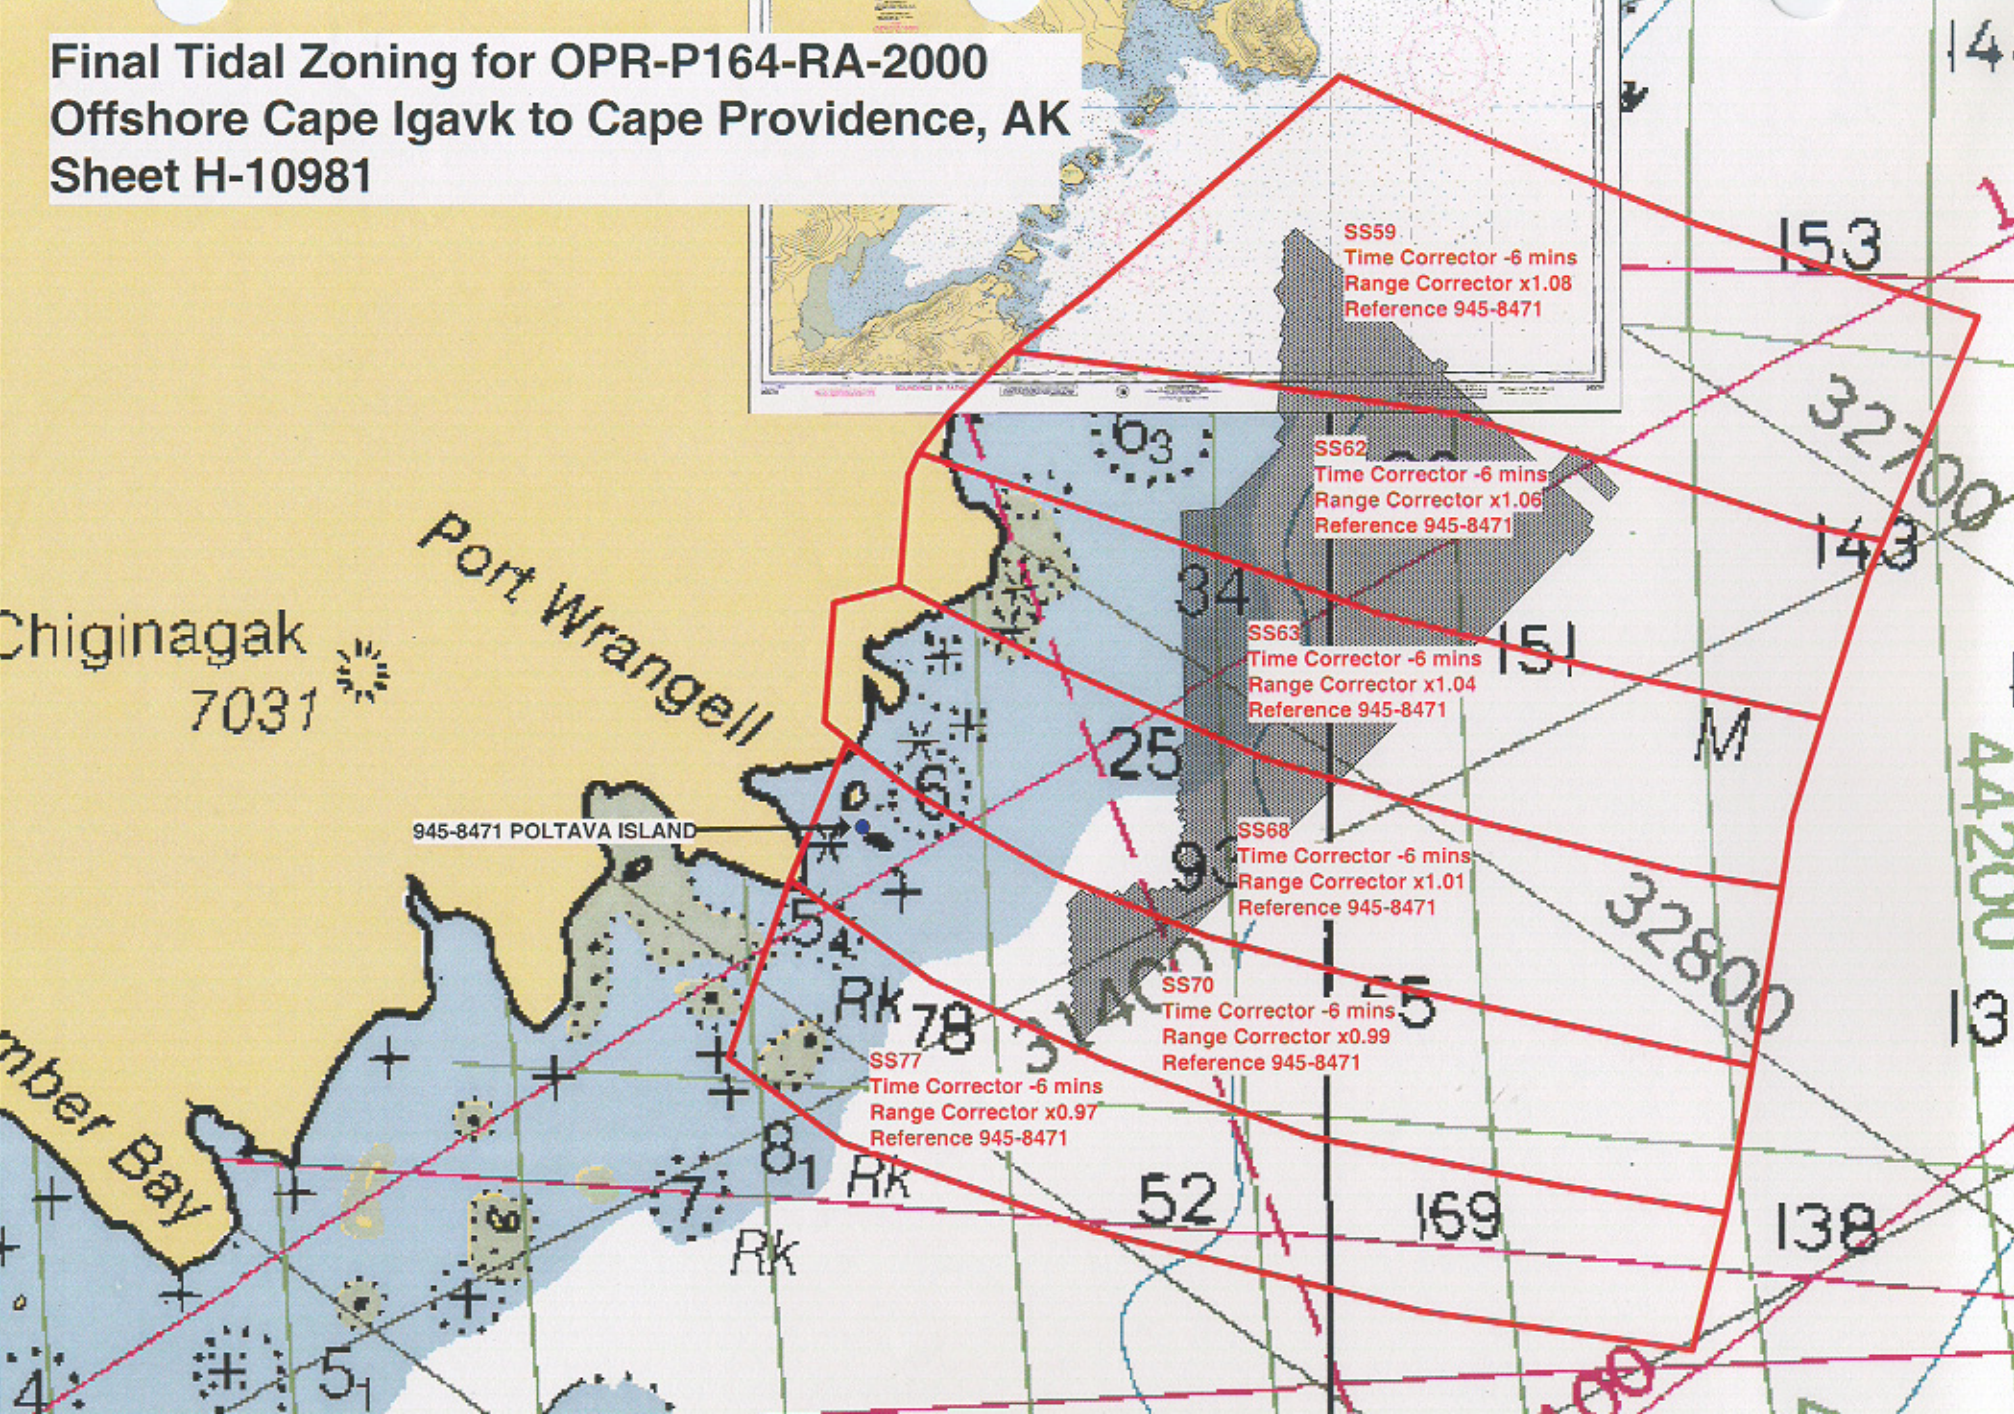

Final Tidal Zoning for OPR-P164-RA-2000 Offshore Cape Igavk to Cape Providence, AK Sheet H-10981

SS59
Time Corrector -6 mins
Range Corrector x1.08
Reference 945-8471

SS62
Time Corrector -6 mins
Range Corrector x1.06
Reference 945-8471

SS63
Time Corrector -6 mins
Range Corrector x1.04
Reference 945-8471

SS68
Time Corrector -6 mins
Range Corrector x1.01
Reference 945-8471

SS70
Time Corrector -6 mins
Range Corrector x0.99
Reference 945-8471

SS77
Time Corrector -6 mins
Range Corrector x0.97
Reference 945-8471

945-8471 POLTAVA ISLAND

Port Wrangell

Chiginagak
7031

Amber Bay

153

32700

143

34

25

151

M

32800

RK 78

52

169