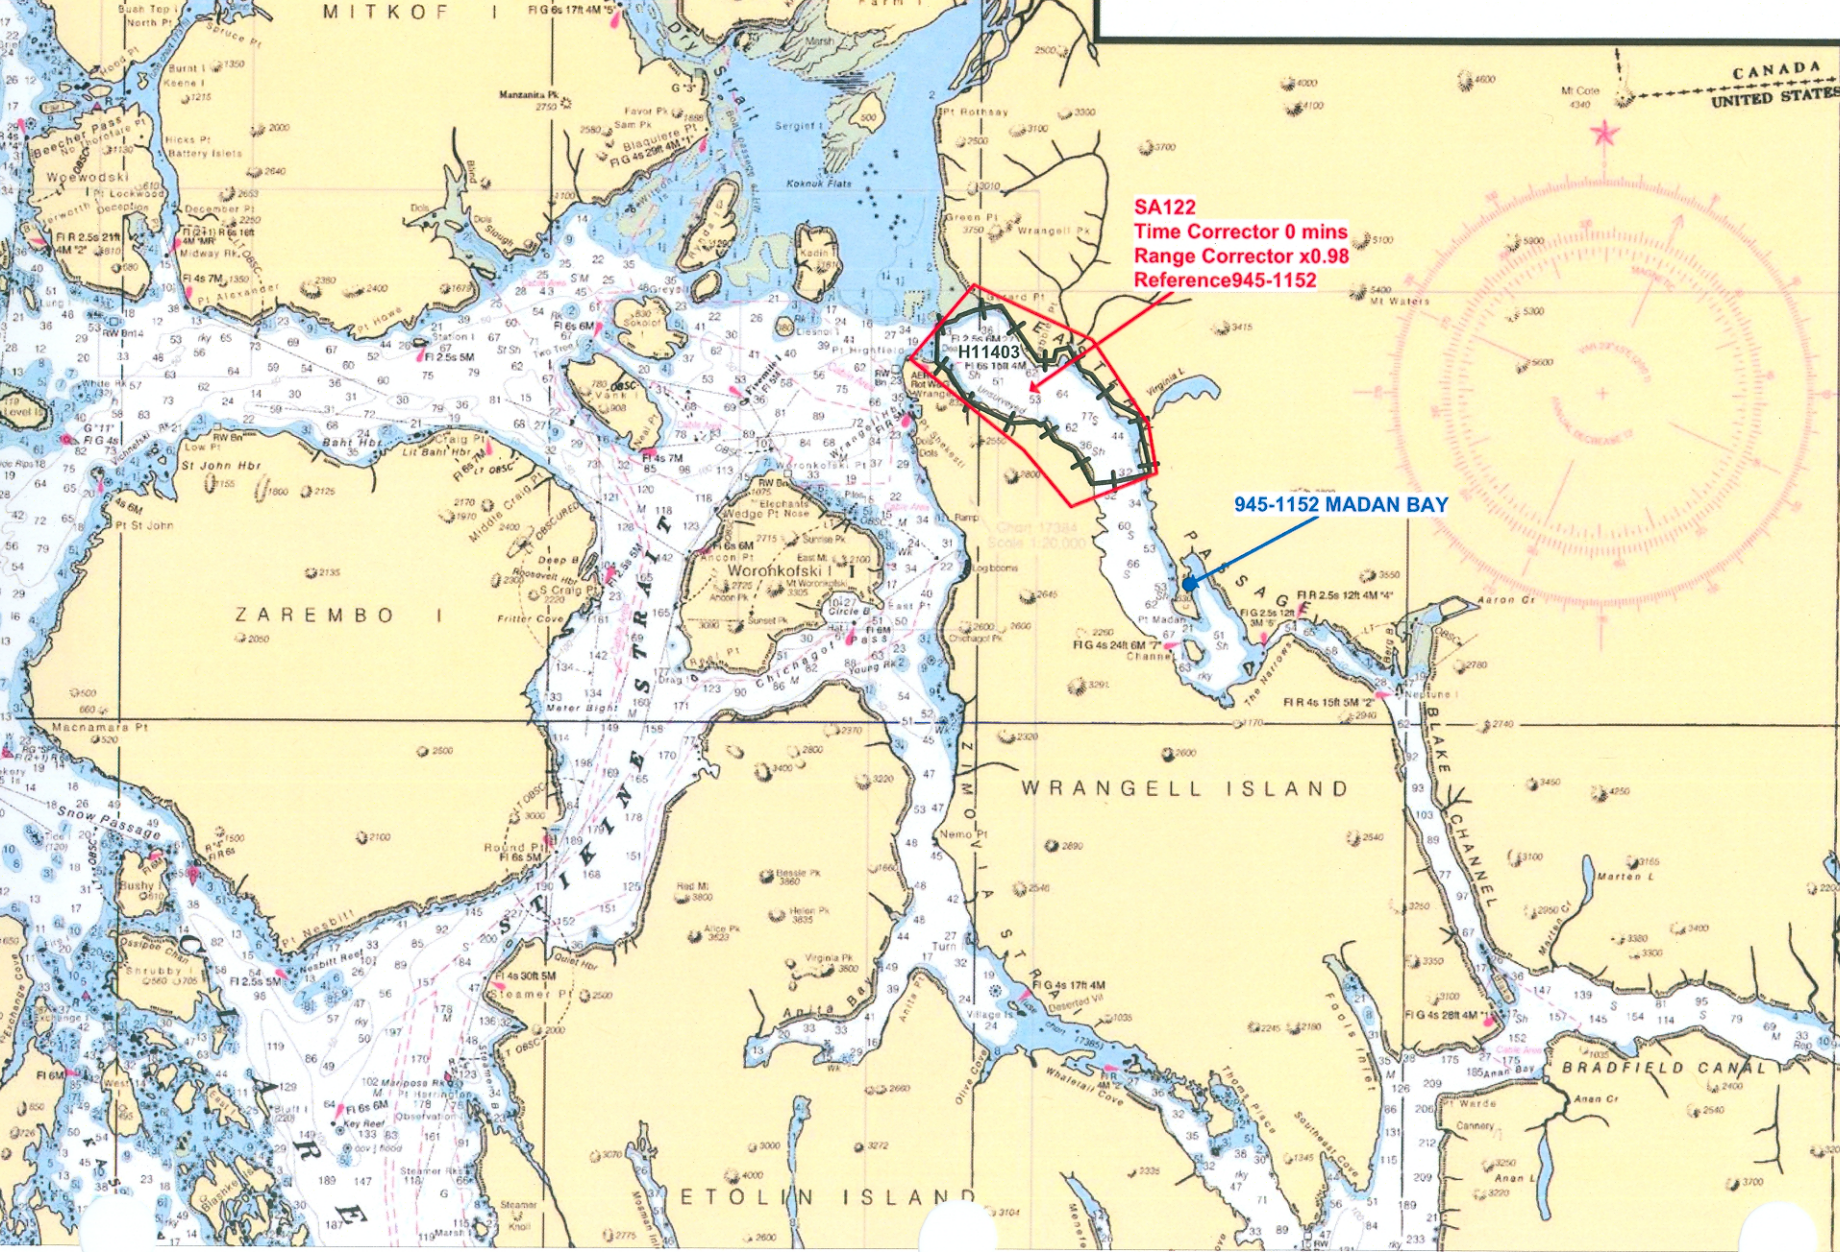

Final Zoning for OPR-O119-FA-2005, H11403

Ernest Sound and Eastern Passage

Northern Entrance to Eastern Passage, AK

SA12
Time Corrector 0 mins
Range Corrector x0.98
Reference 945-1152

945-1152 MADAN BAY