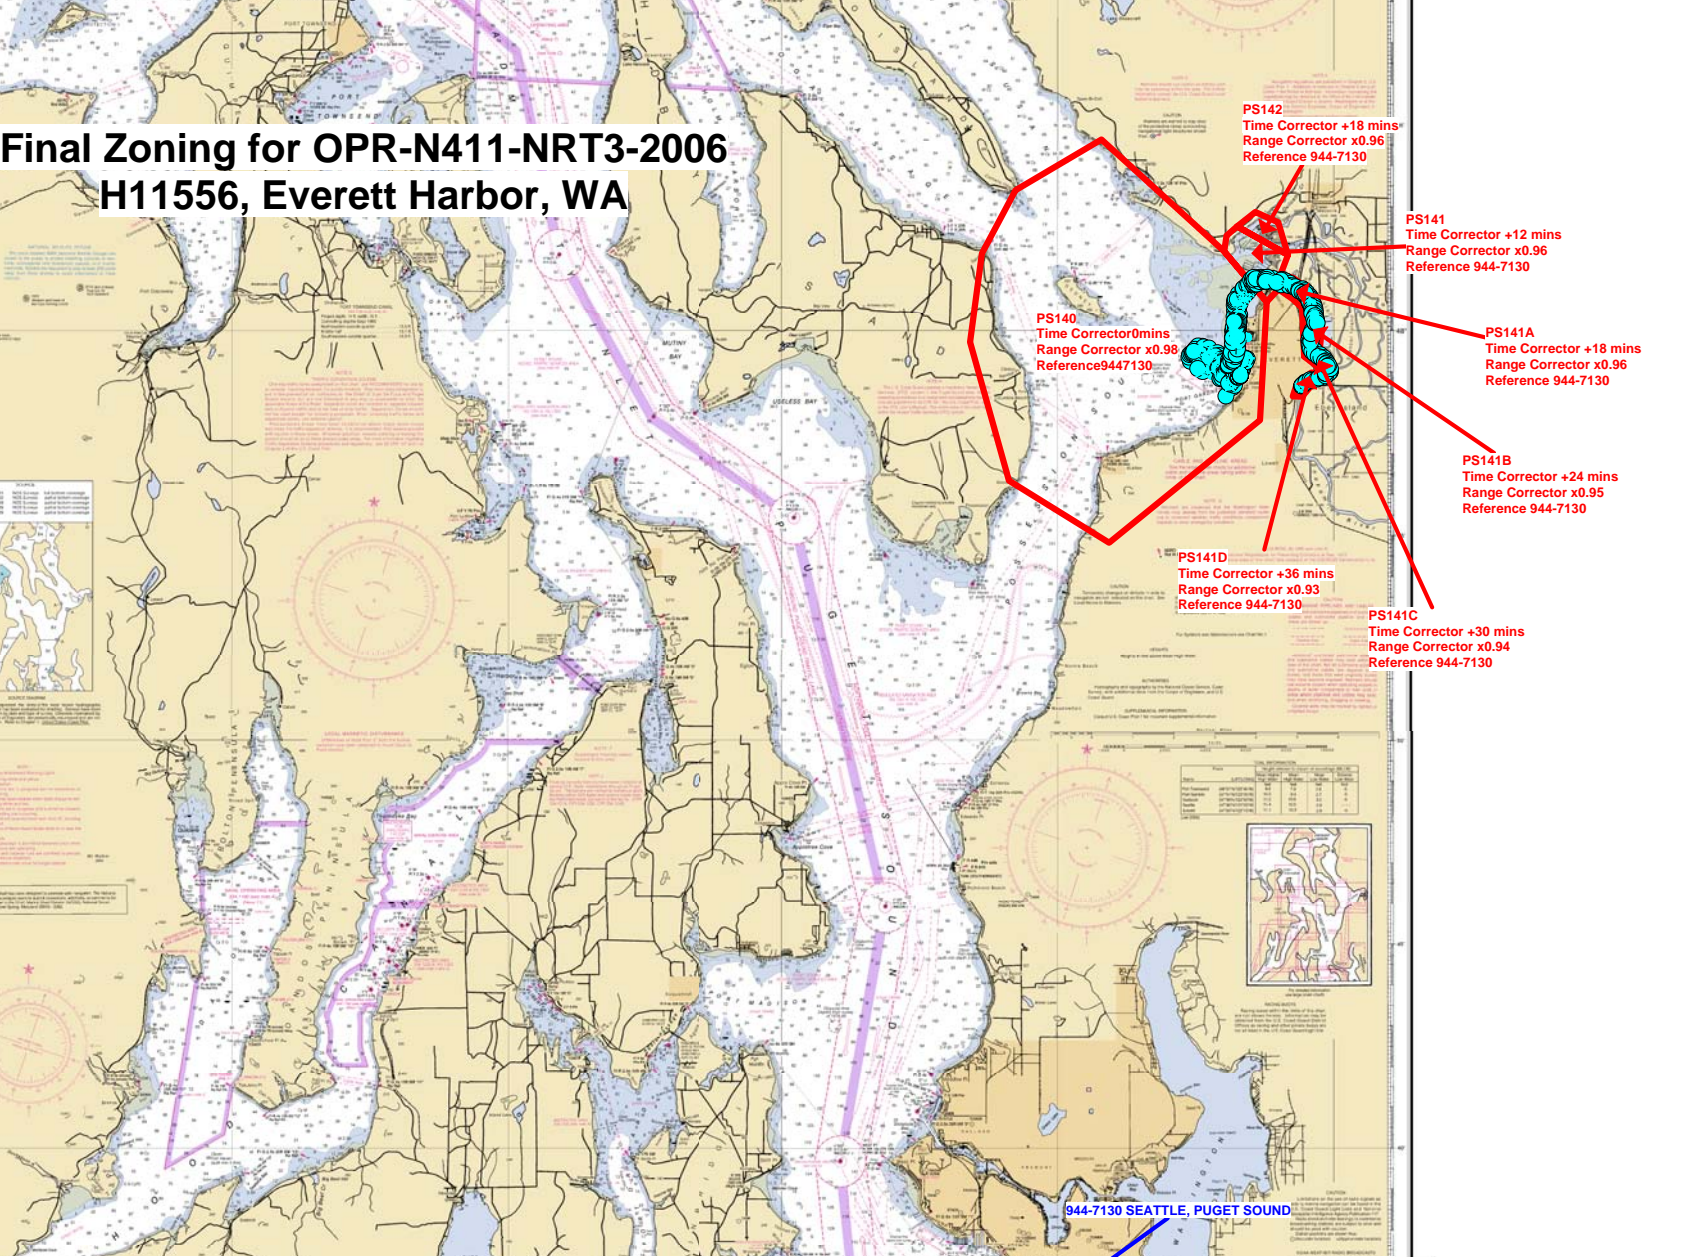

Final Zoning for OPR-N411-NRT3-2006 H11556, Everett Harbor, WA

PS142
Time Corrector +18 mins
Range Corrector x0.96
Reference 944-7130

PS141
Time Corrector +12 mins
Range Corrector x0.96
Reference 944-7130

PS141D
Time Corrector +36 mins
Range Corrector x0.93
Reference 944-7130

PS141C
Time Corrector +30 mins
Range Corrector x0.94
Reference 944-7130

944-7130 SEATTLE, PUGET SOUND