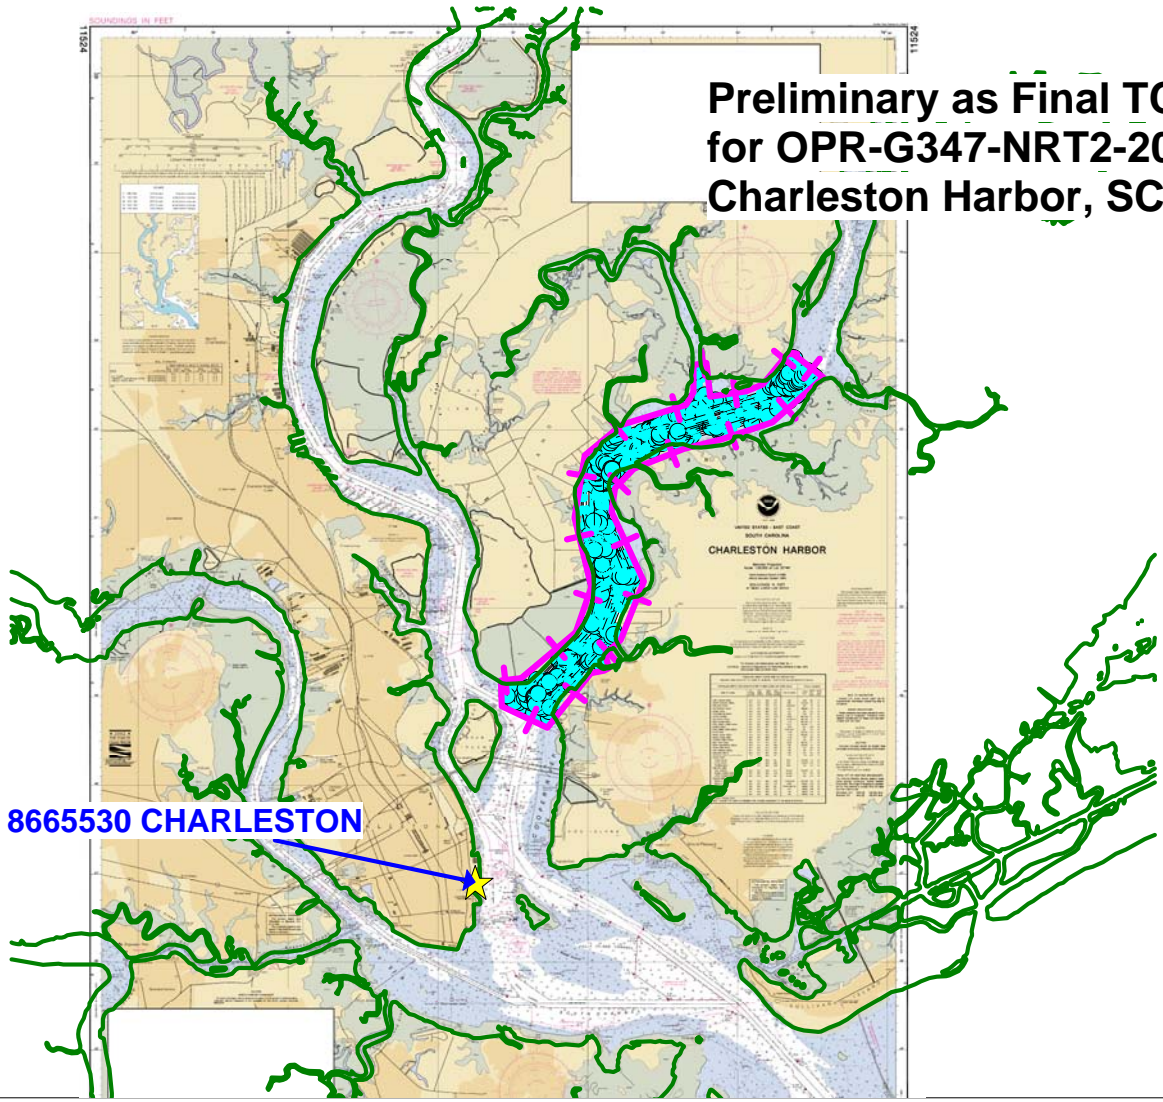

**Preliminary as Final TCARI Grid
for OPR-G347-NRT2-2008, H11862
Charleston Harbor, SC**

866530 CHARLESTON