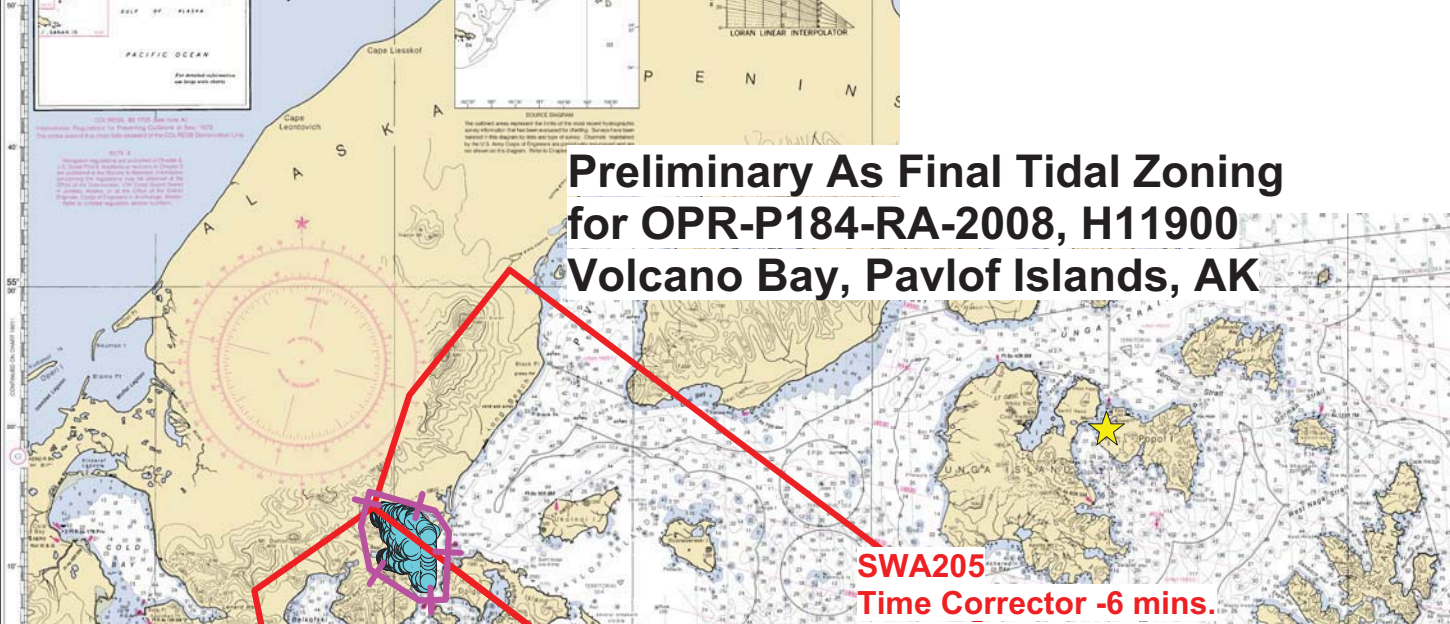

# Preliminary As Final Tidal Zoning for OPR-P184-RA-2008, H11900 Volcano Bay, Pavlof Islands, AK

**SWA205**  
Time Corrector -6 mins.  
Range Corrector x1.01  
Reference 945-9881

**945-9881 KING COVE**

**SWA218**  
Time Corrector 0 mins.  
Range Corrector x0.97  
Reference 945-9881