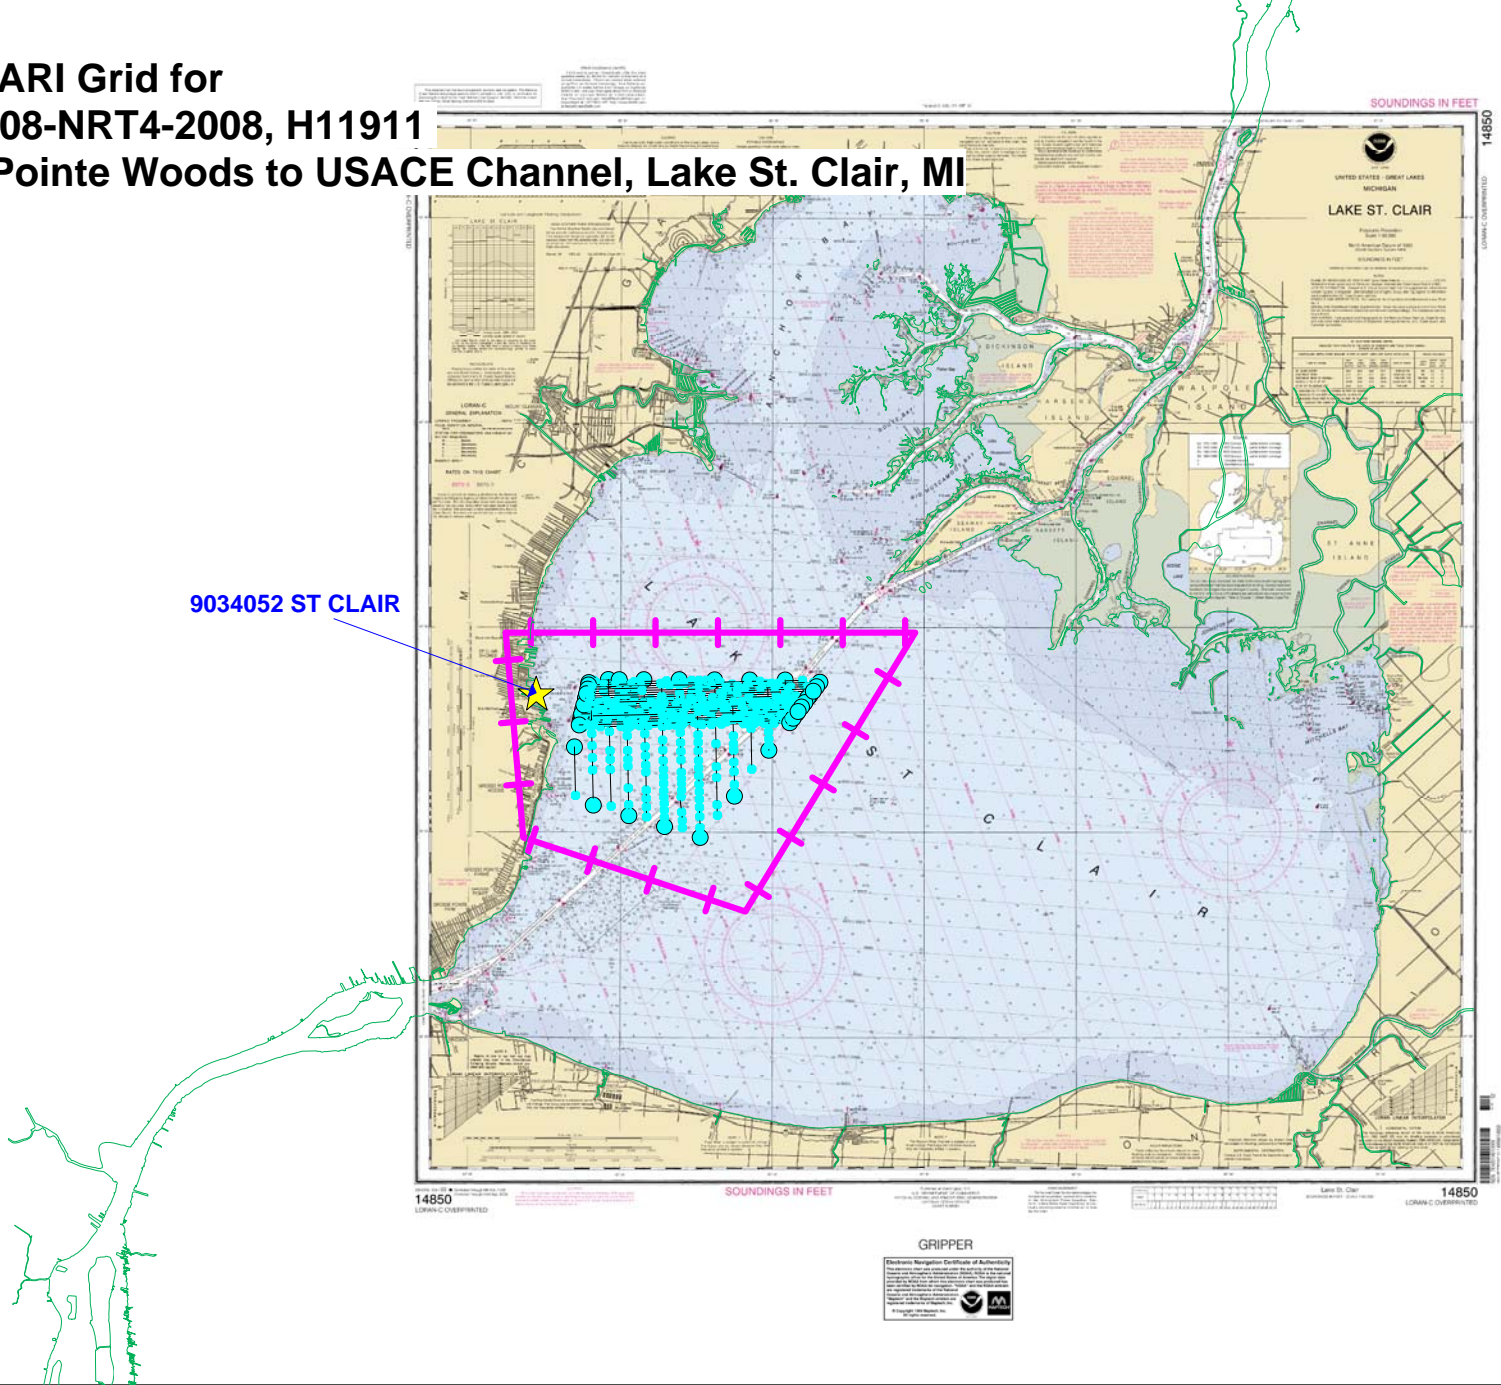

# Final TCARI Grid for OPR-W408-NRT4-2008, H11911 Grosse Pointe Woods to USACE Channel, Lake St. Clair, MI

9034052 ST CLAIR