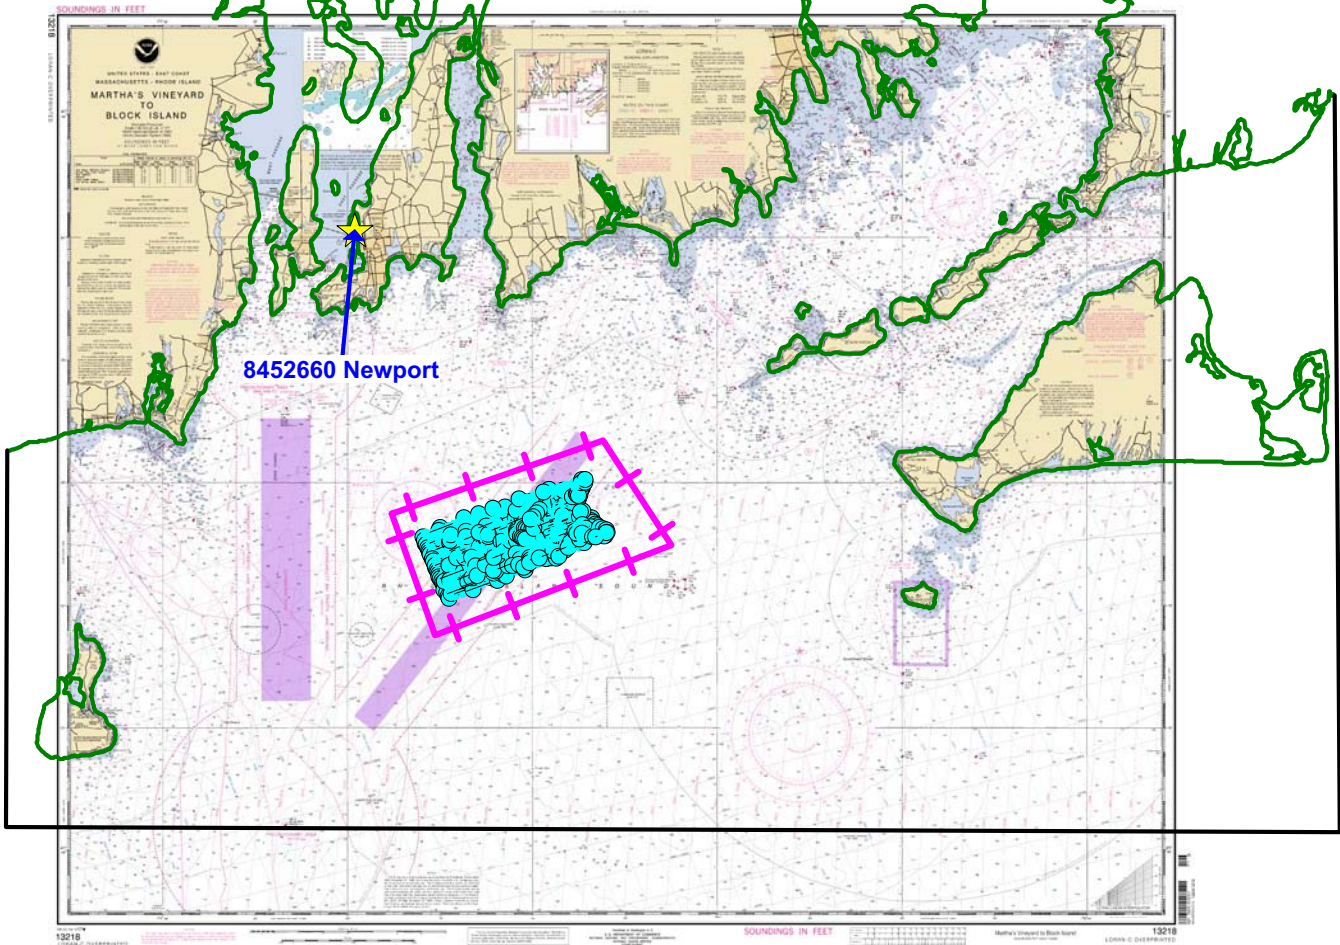

Final TCARI Grid for OPR-B307-TJ-2008, H11995  
Rhode Island Sound and Approaches  
(Preliminary as Final)

8452660 Newport