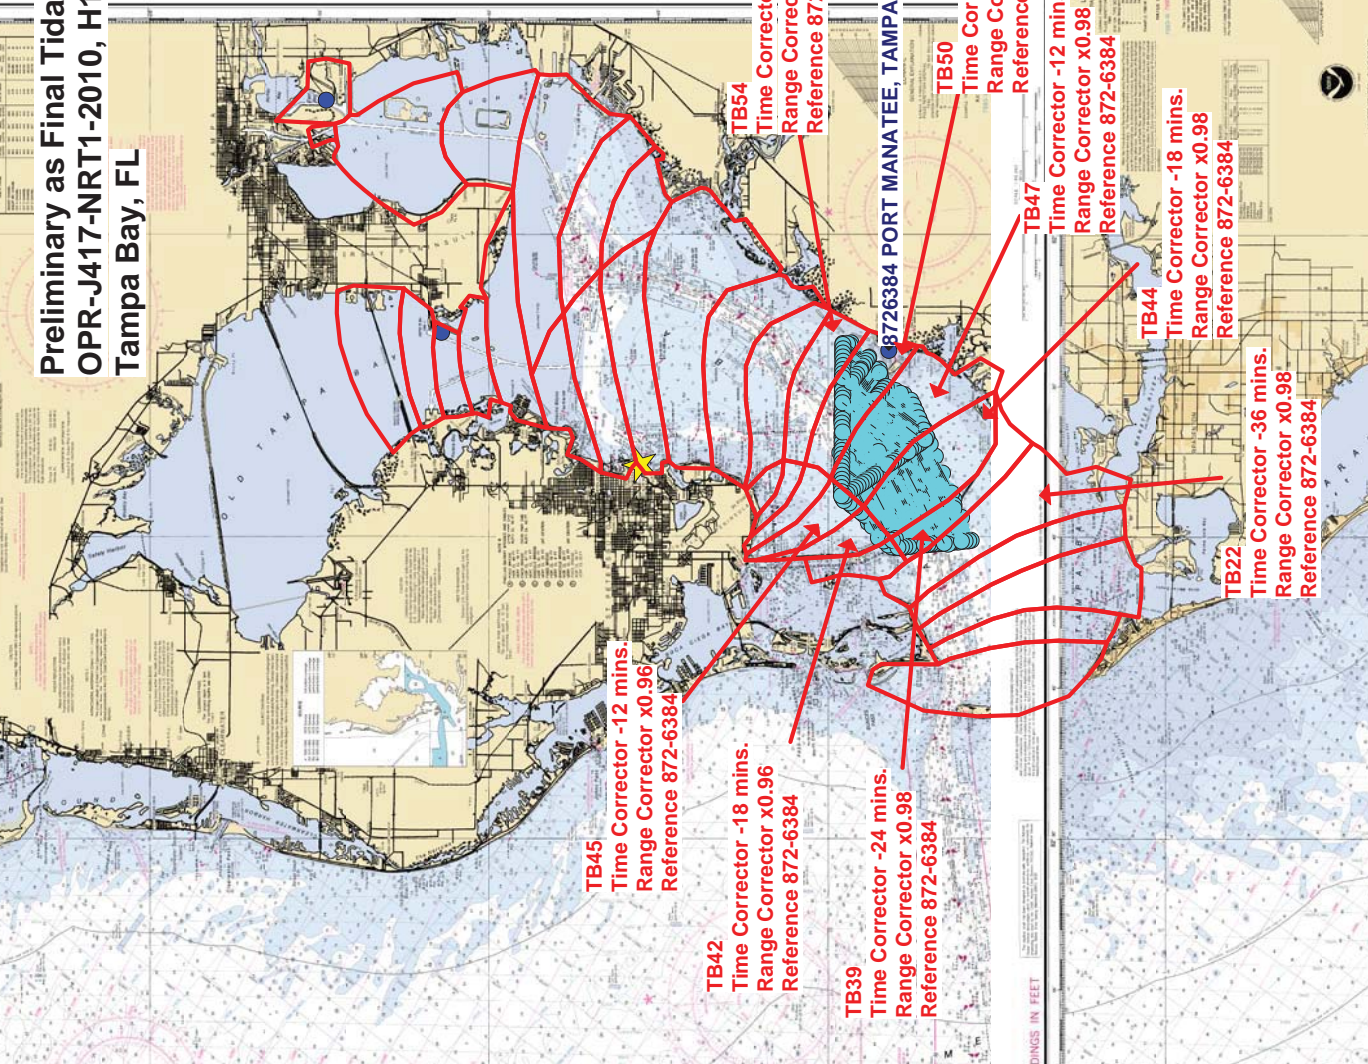

Preliminary as Final Tidal Zoning for OPR-J417-NRT1-2010, H12018 Tampa Bay, FL

TB45
Time Corrector -12 mins.
Range Corrector x0.96
Reference 872-6384

TB42
Time Corrector -18 mins.
Range Corrector x0.96
Reference 872-6384

TB39
Time Corrector -24 mins.
Range Corrector x0.98
Reference 872-6384

8726384 PORT MANATEE, TAMPA BAY

DIMENSIONS IN FEET

11424