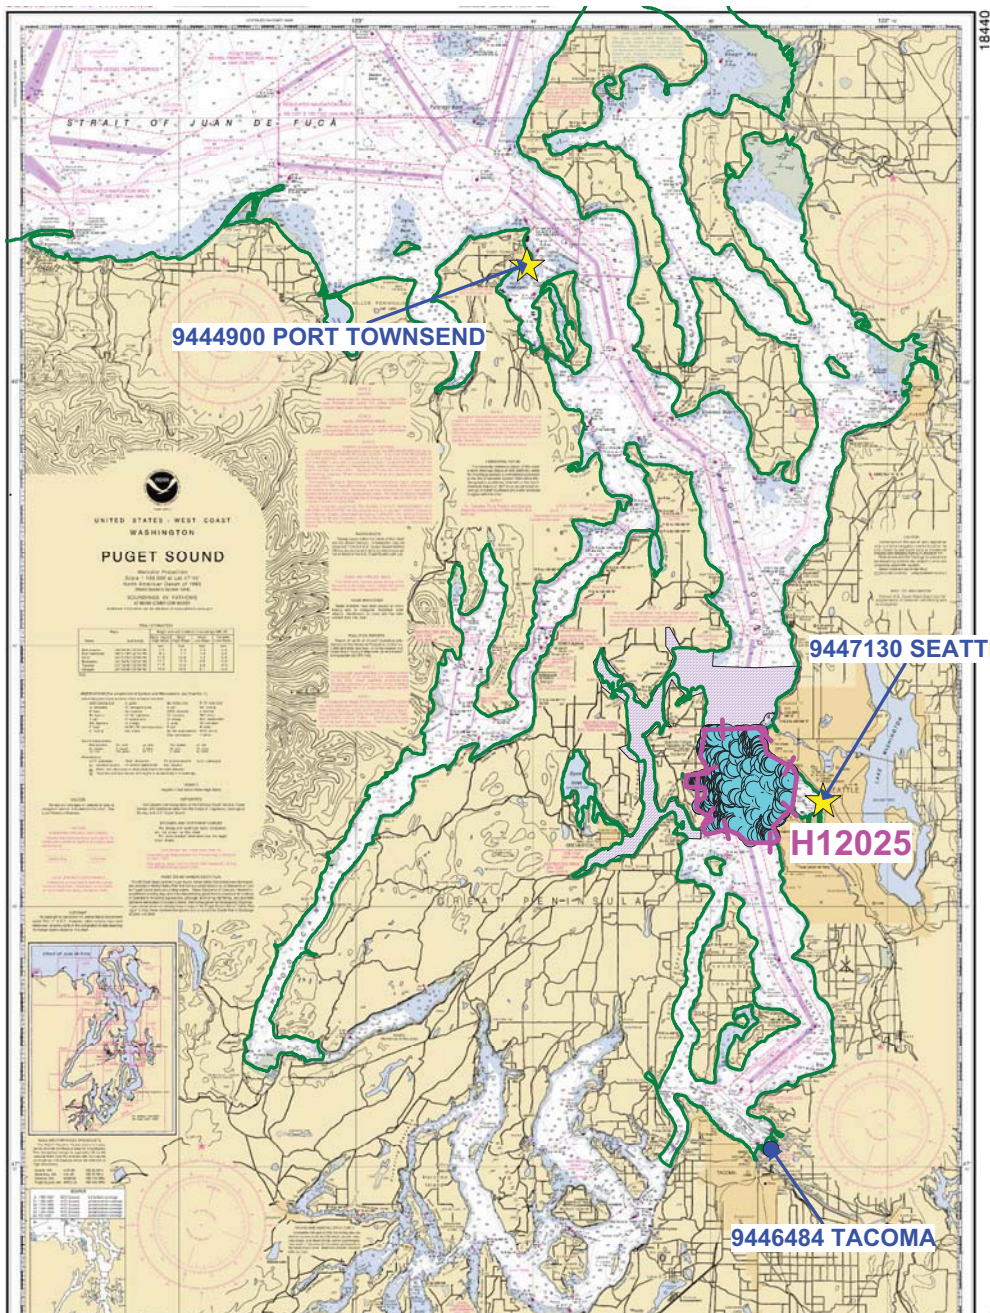

Stations used for TCARI grid N395-RA-2009 Central Puget Sound, WA

18440

Labeled Stations (blue) used for
harmonics and residuals

Shoreline for TCARI grid boundary
shown in green