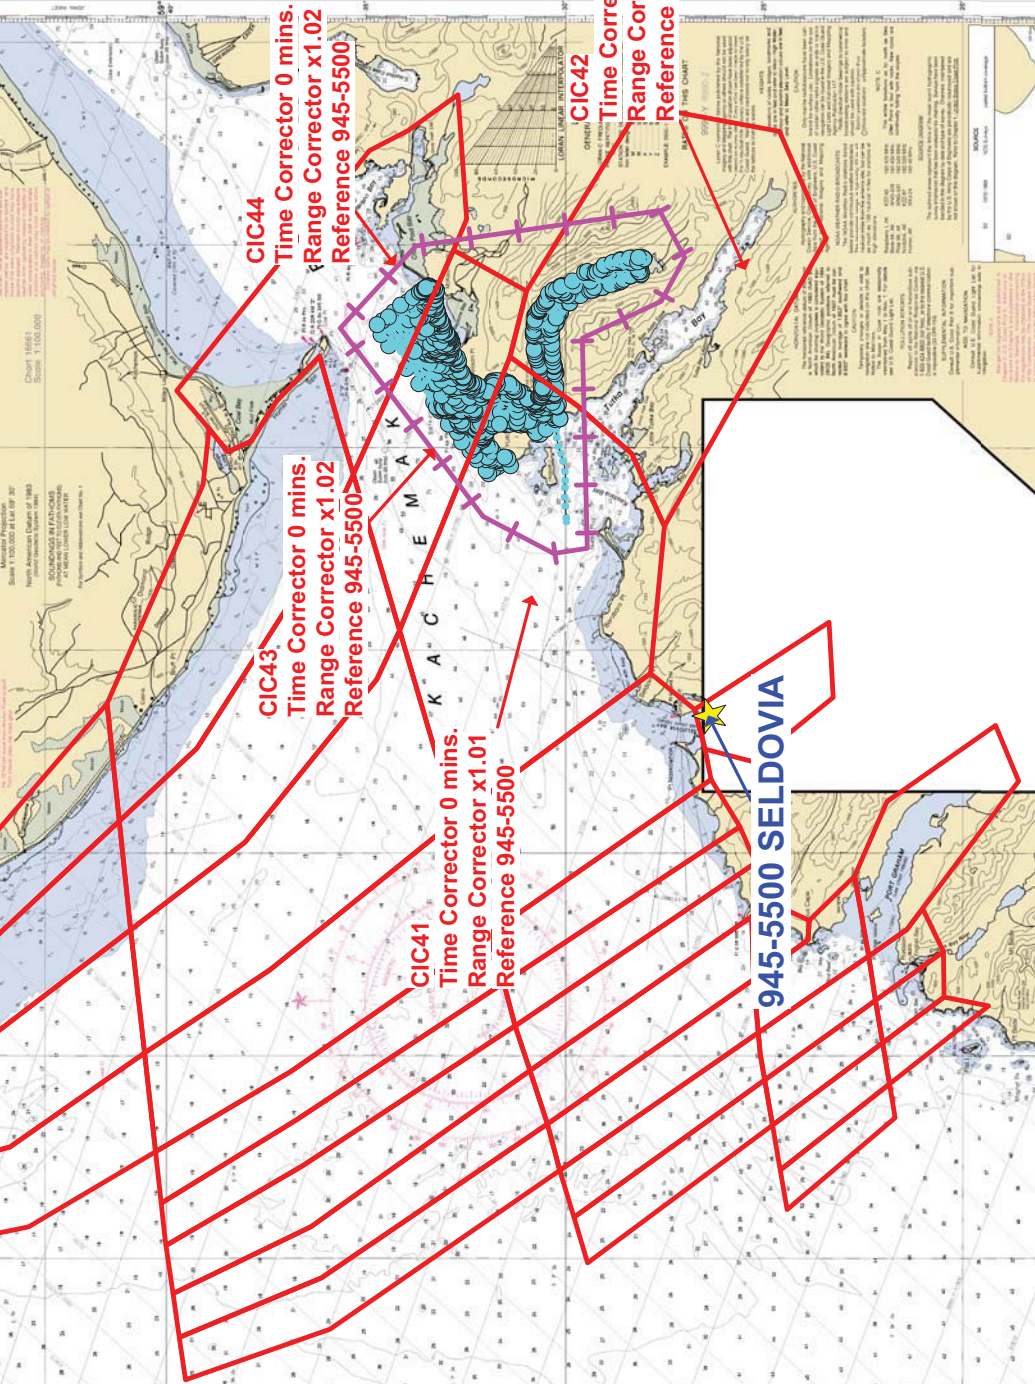

Preliminary As Final Tidal Zoning
ALAS
co for OPR-P357-RA-2009, H12085

CAPE ELIZABETH Eldred Passage and Sadie Cove, Kachemak Bay, AK

945-5500 SELDOVIA