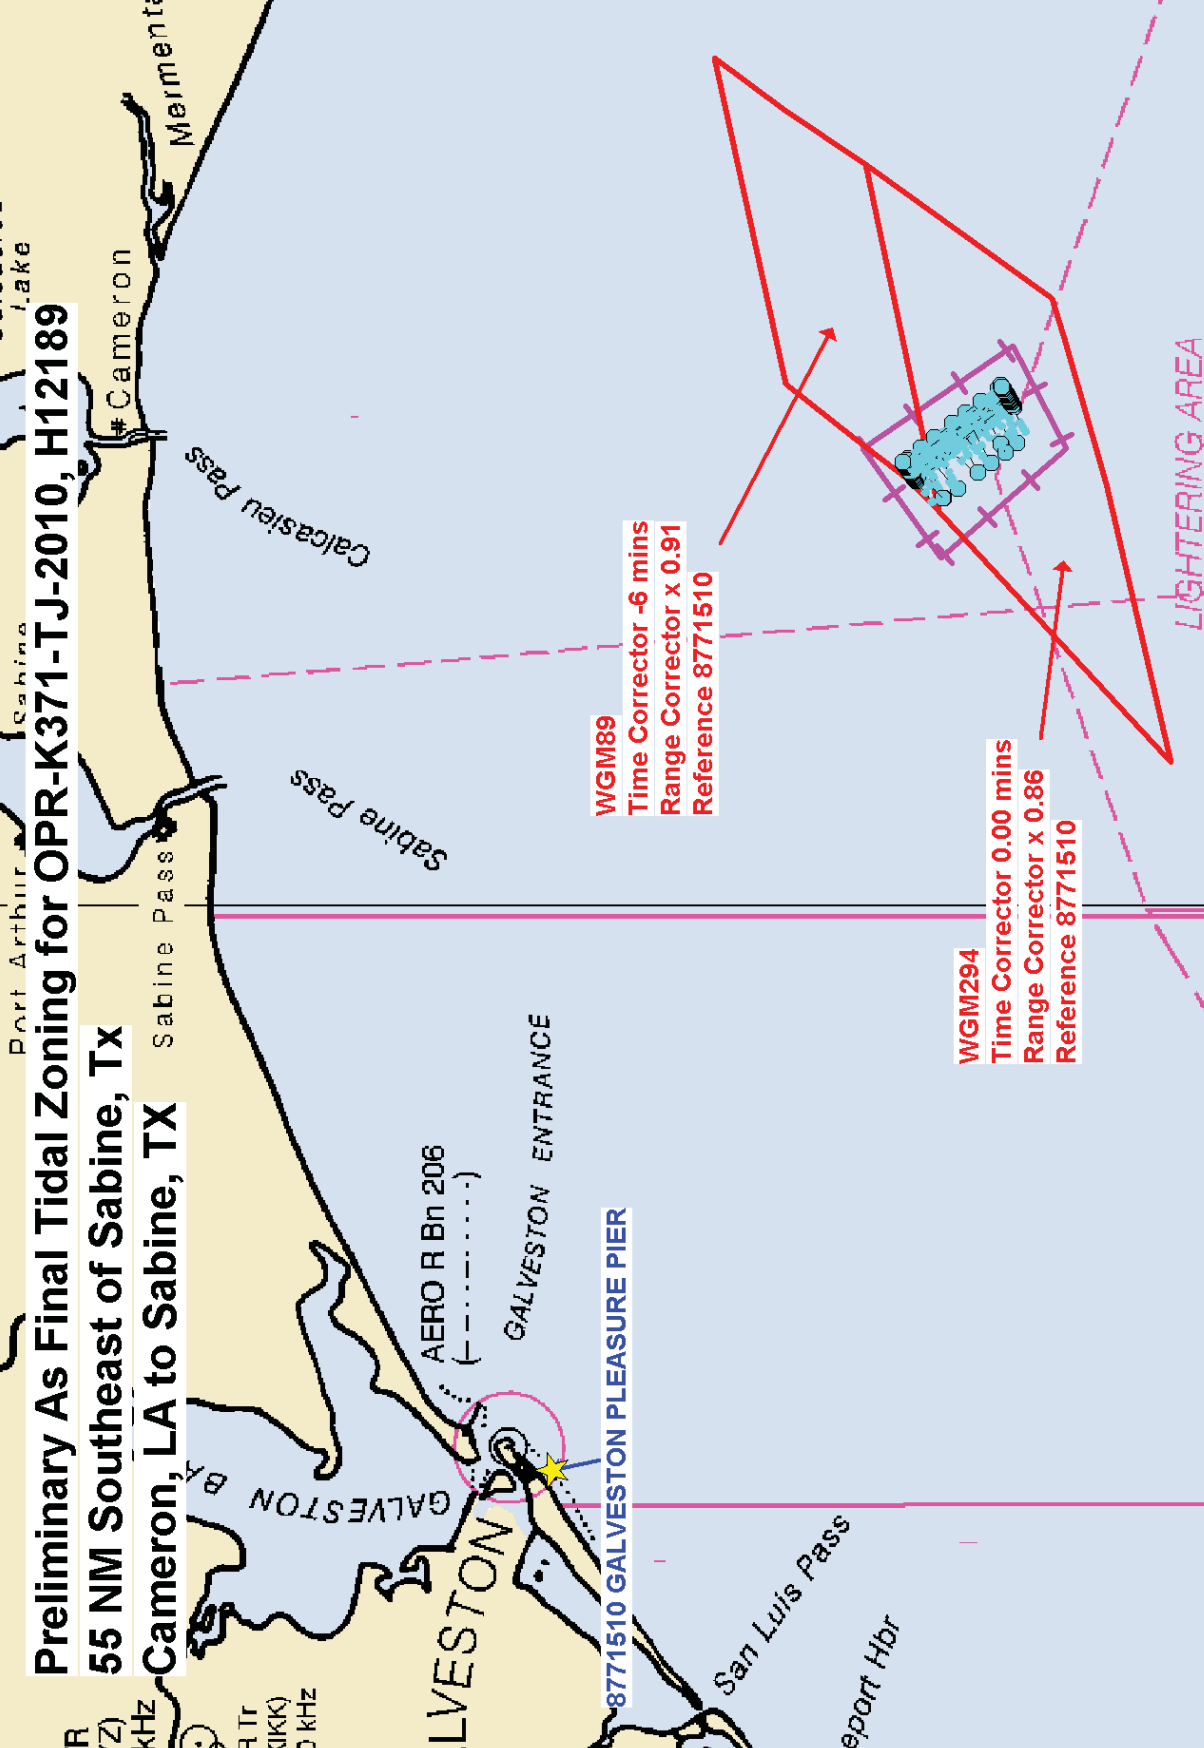

Preliminary As Final Tidal Zoning for OPR-K371-TJ-2010, H12189

55 NM Southeast of Sabine, TX

Cameron, LA to Sabine, TX

8771510 GALVESTON PLEASURE PIER

WGM89

Time Corrector -6 mins
Range Corrector x 0.91
Reference 8771510

WGM294

Time Corrector 0.00 mins
Range Corrector x 0.86
Reference 8771510

LIGHTERING AREA