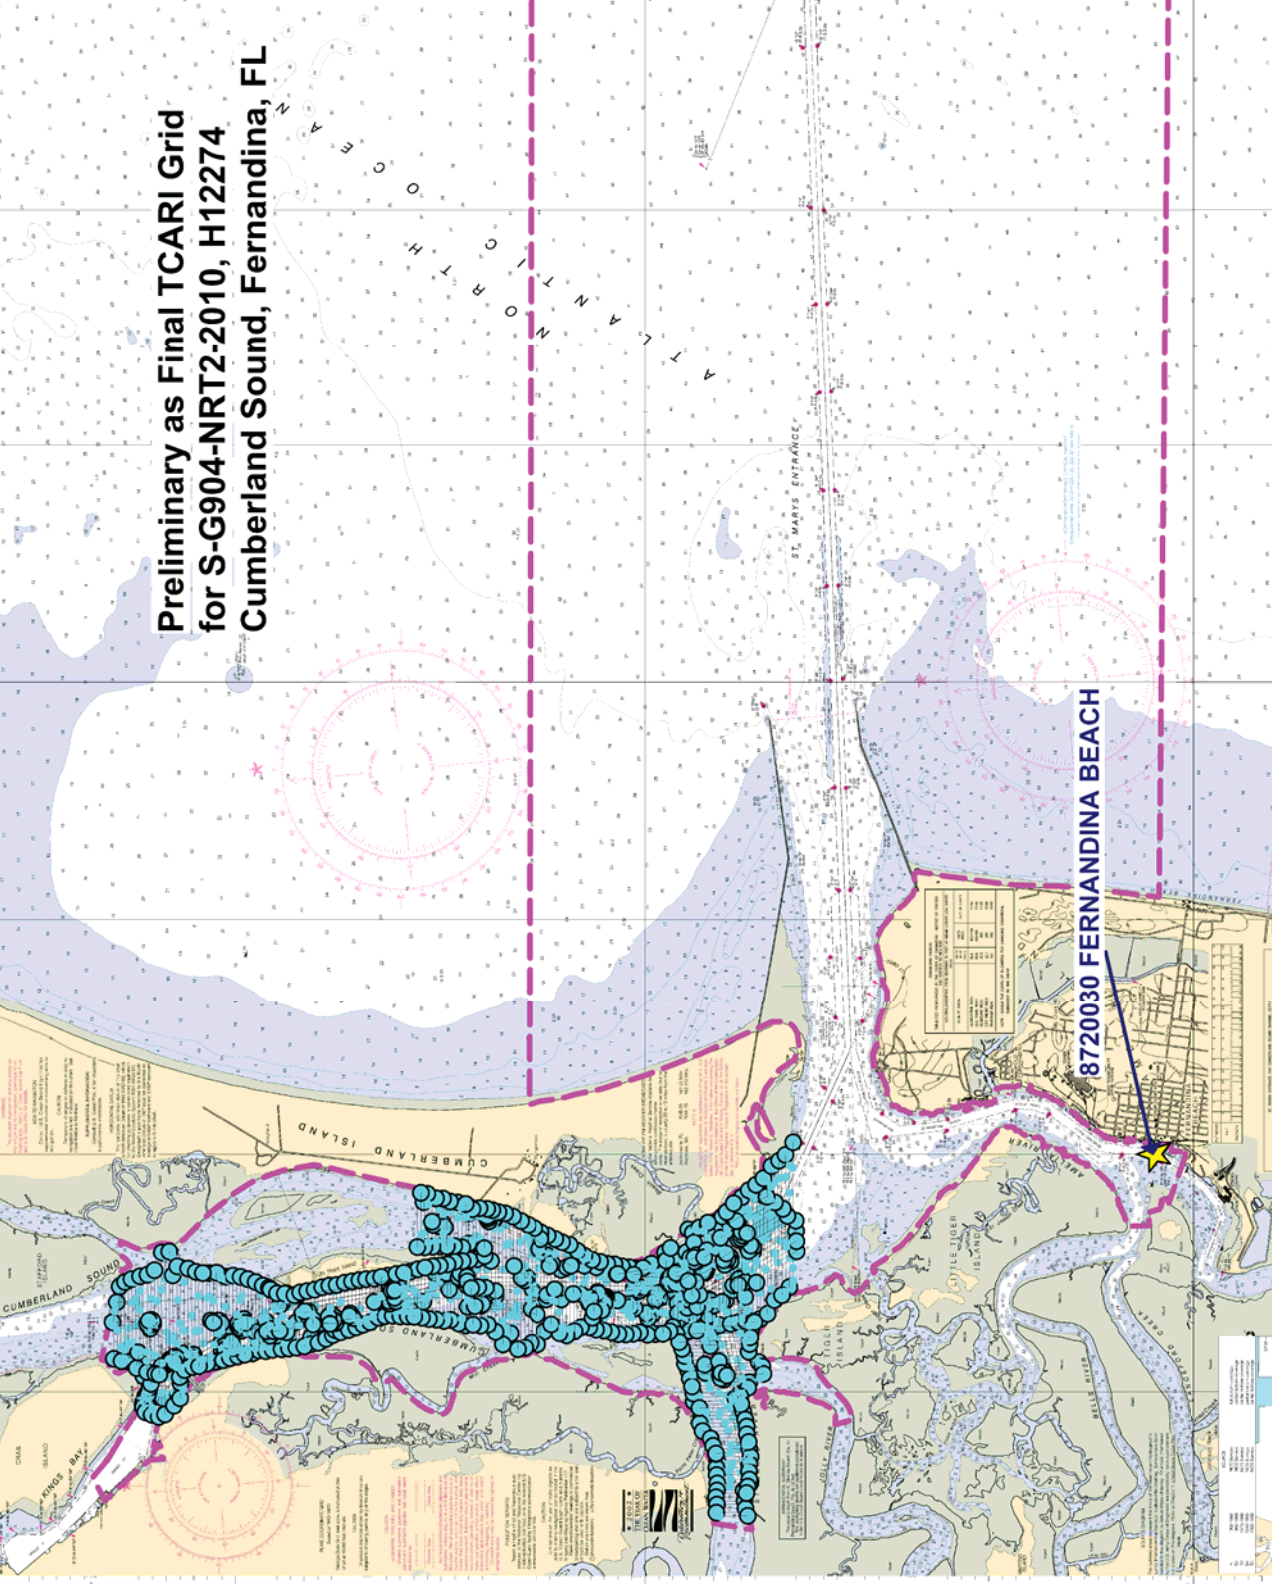

**Preliminary as Final TCARI Grid
for S-G904-NRT2-2010, H12274
Cumberland Sound, Fernandina, FL**

8720030 FERNANDINA BEACH