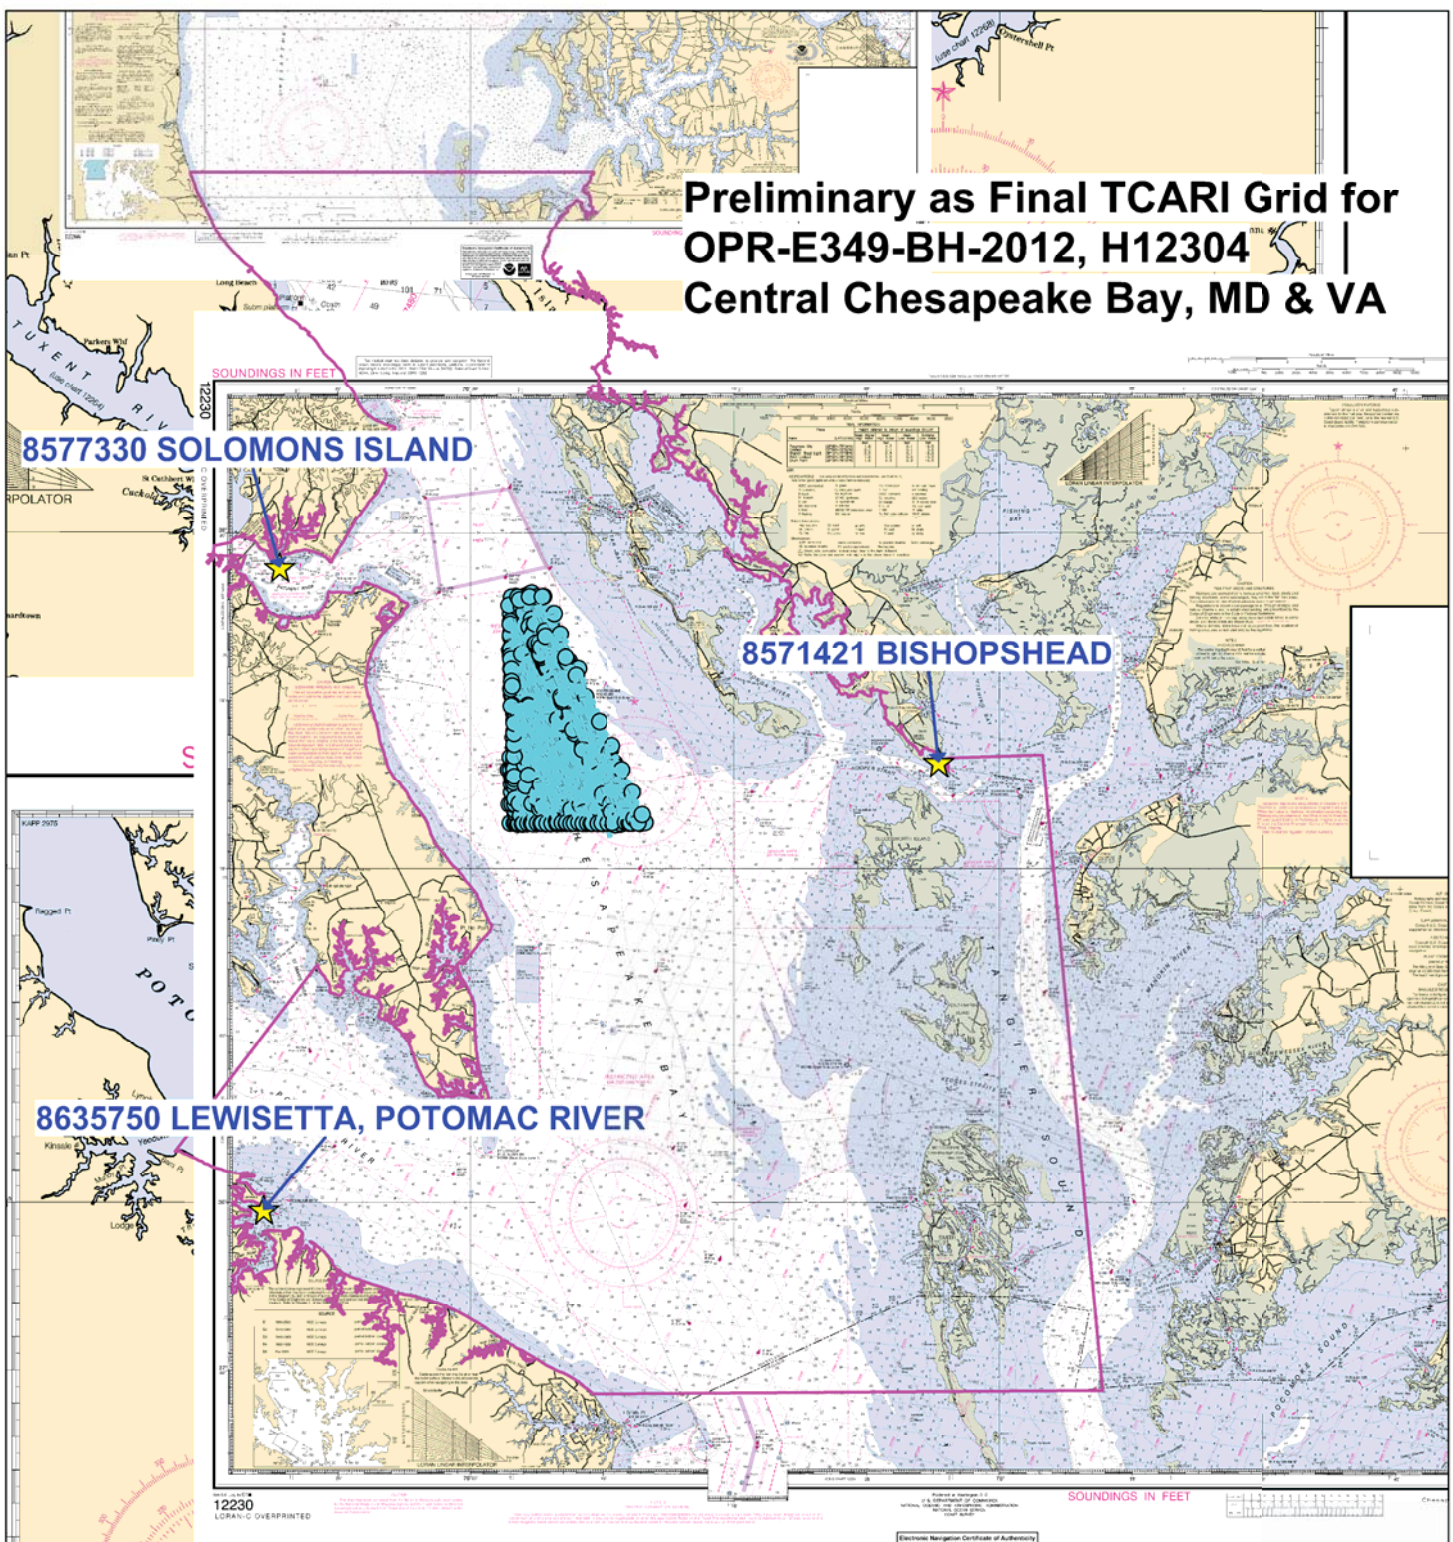

**Preliminary as Final TCARI Grid for
OPR-E349-BH-2012, H12304
Central Chesapeake Bay, MD & VA**

8577330 SOLOMONS ISLAND

8571421 BISHOPSHEAD

8635750 LEWISSETTA, POTOMAC RIVER

12230
LORAN-C OVERPRINTED

SOUNDINGS IN FEET