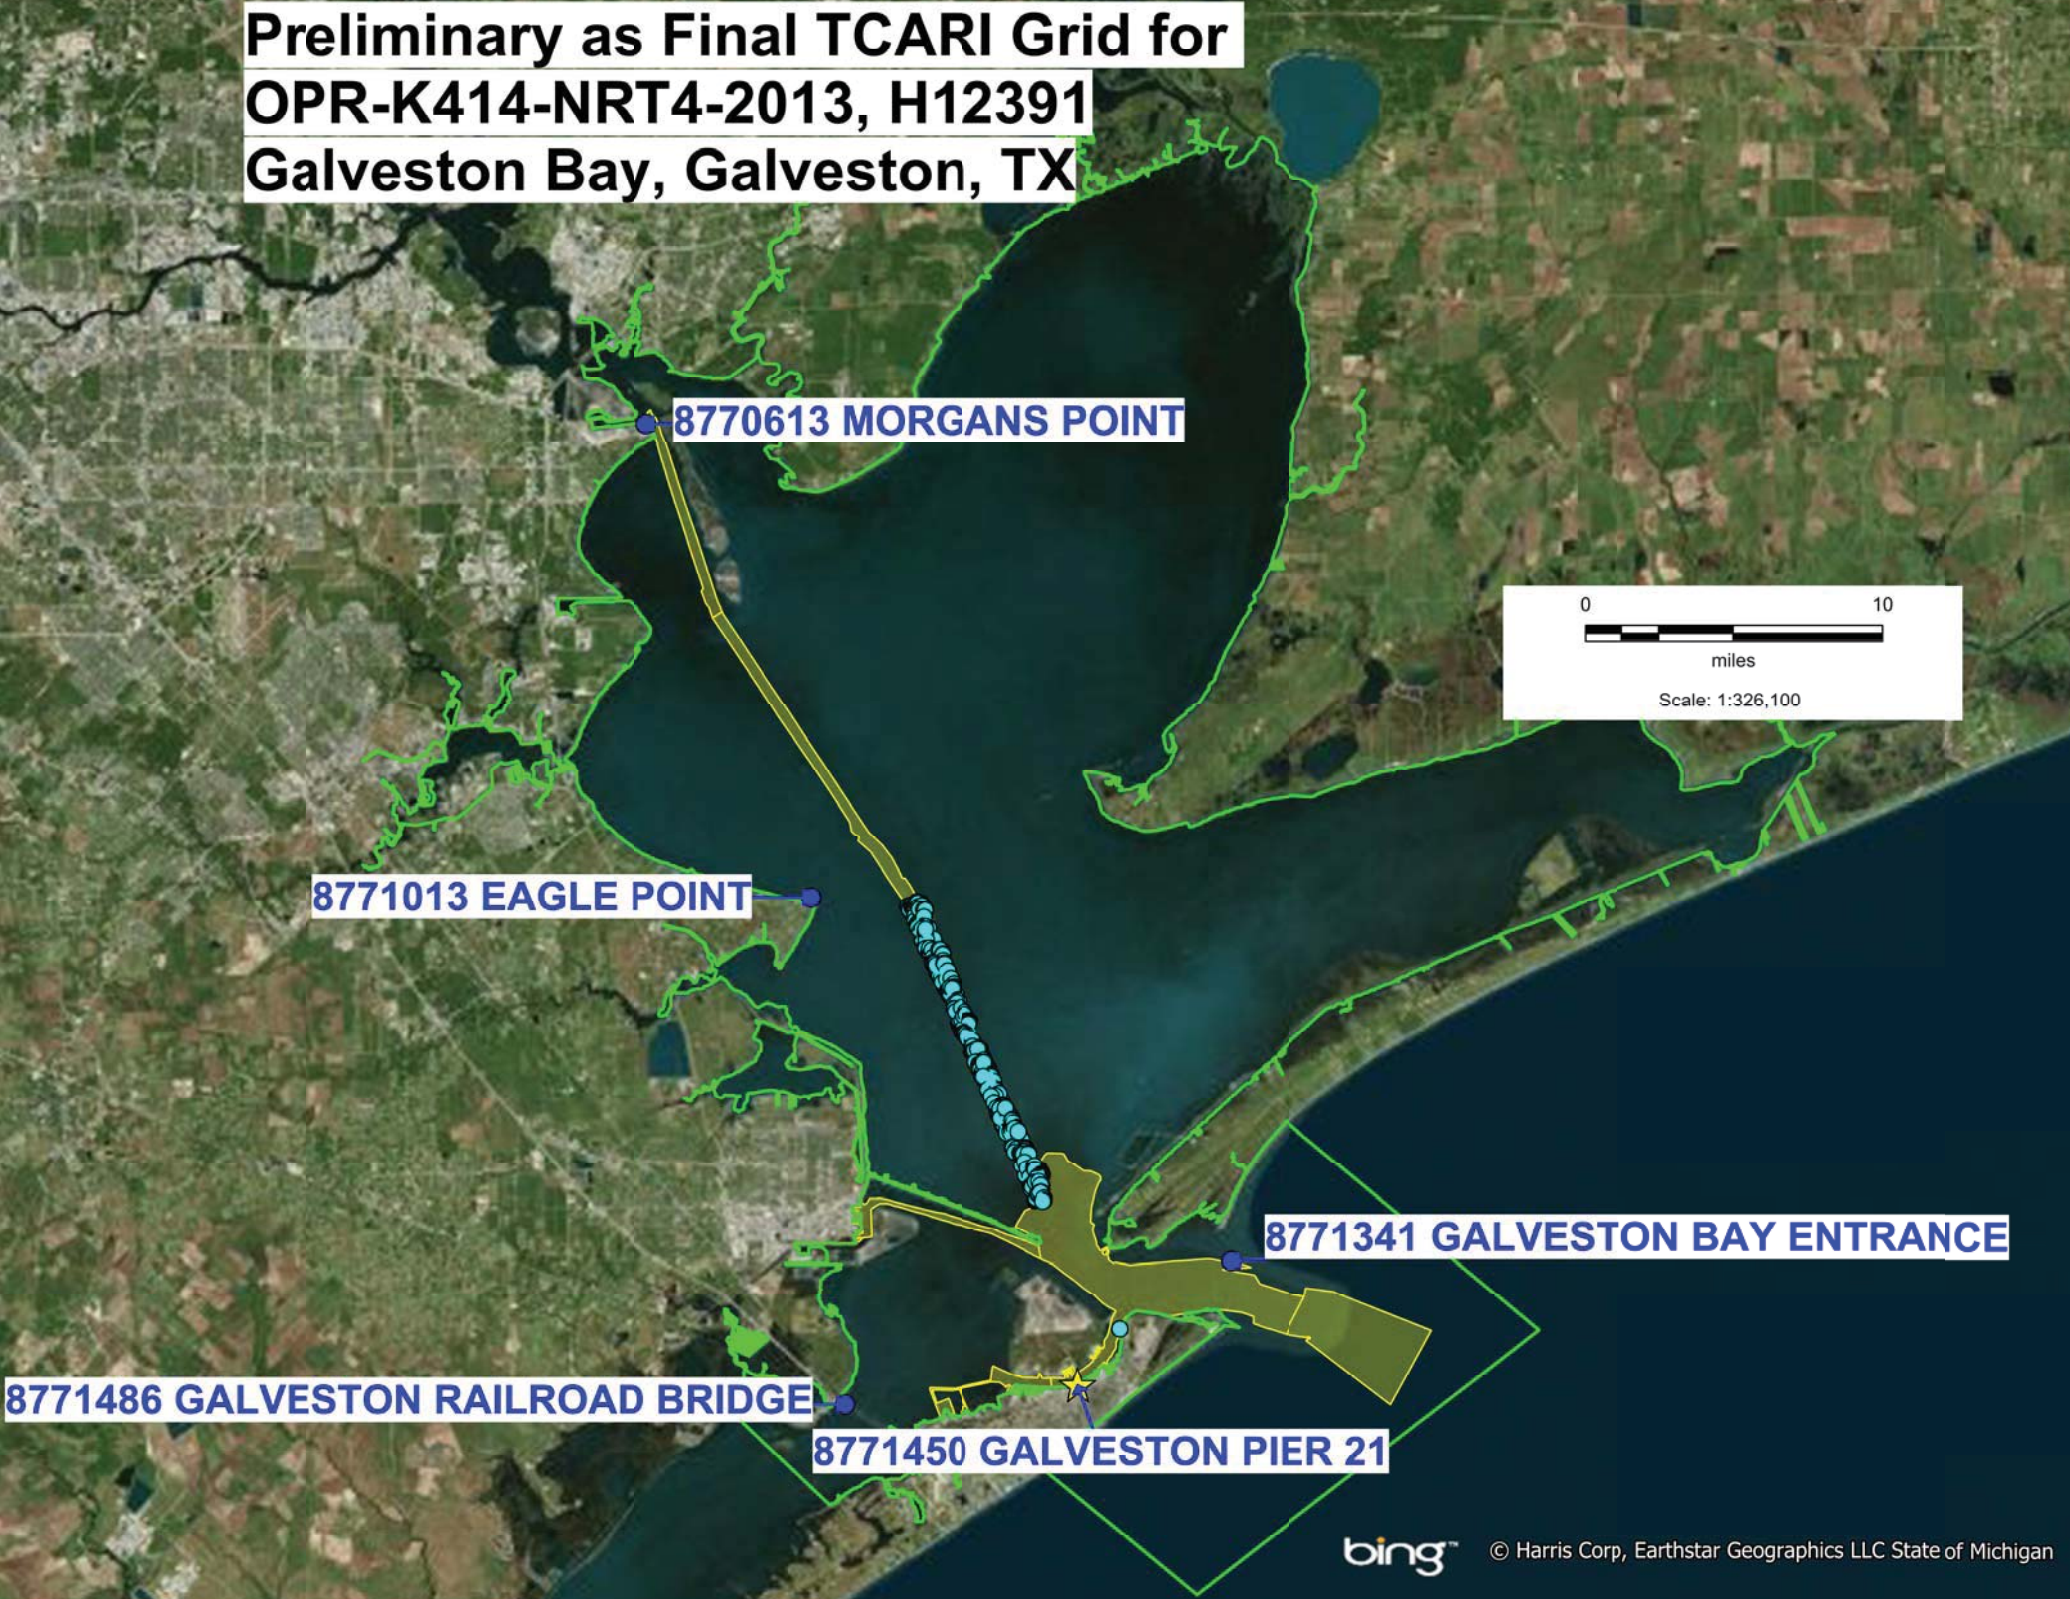

**Preliminary as Final TCARI Grid for  
OPR-K414-NRT4-2013, H12391  
Galveston Bay, Galveston, TX**

**8770613 MORGANS POINT**

**8771013 EAGLE POINT**

**8771341 GALVESTON BAY ENTRANCE**

**8771486 GALVESTON RAILROAD BRIDGE**

**8771450 GALVESTON PIER 21**