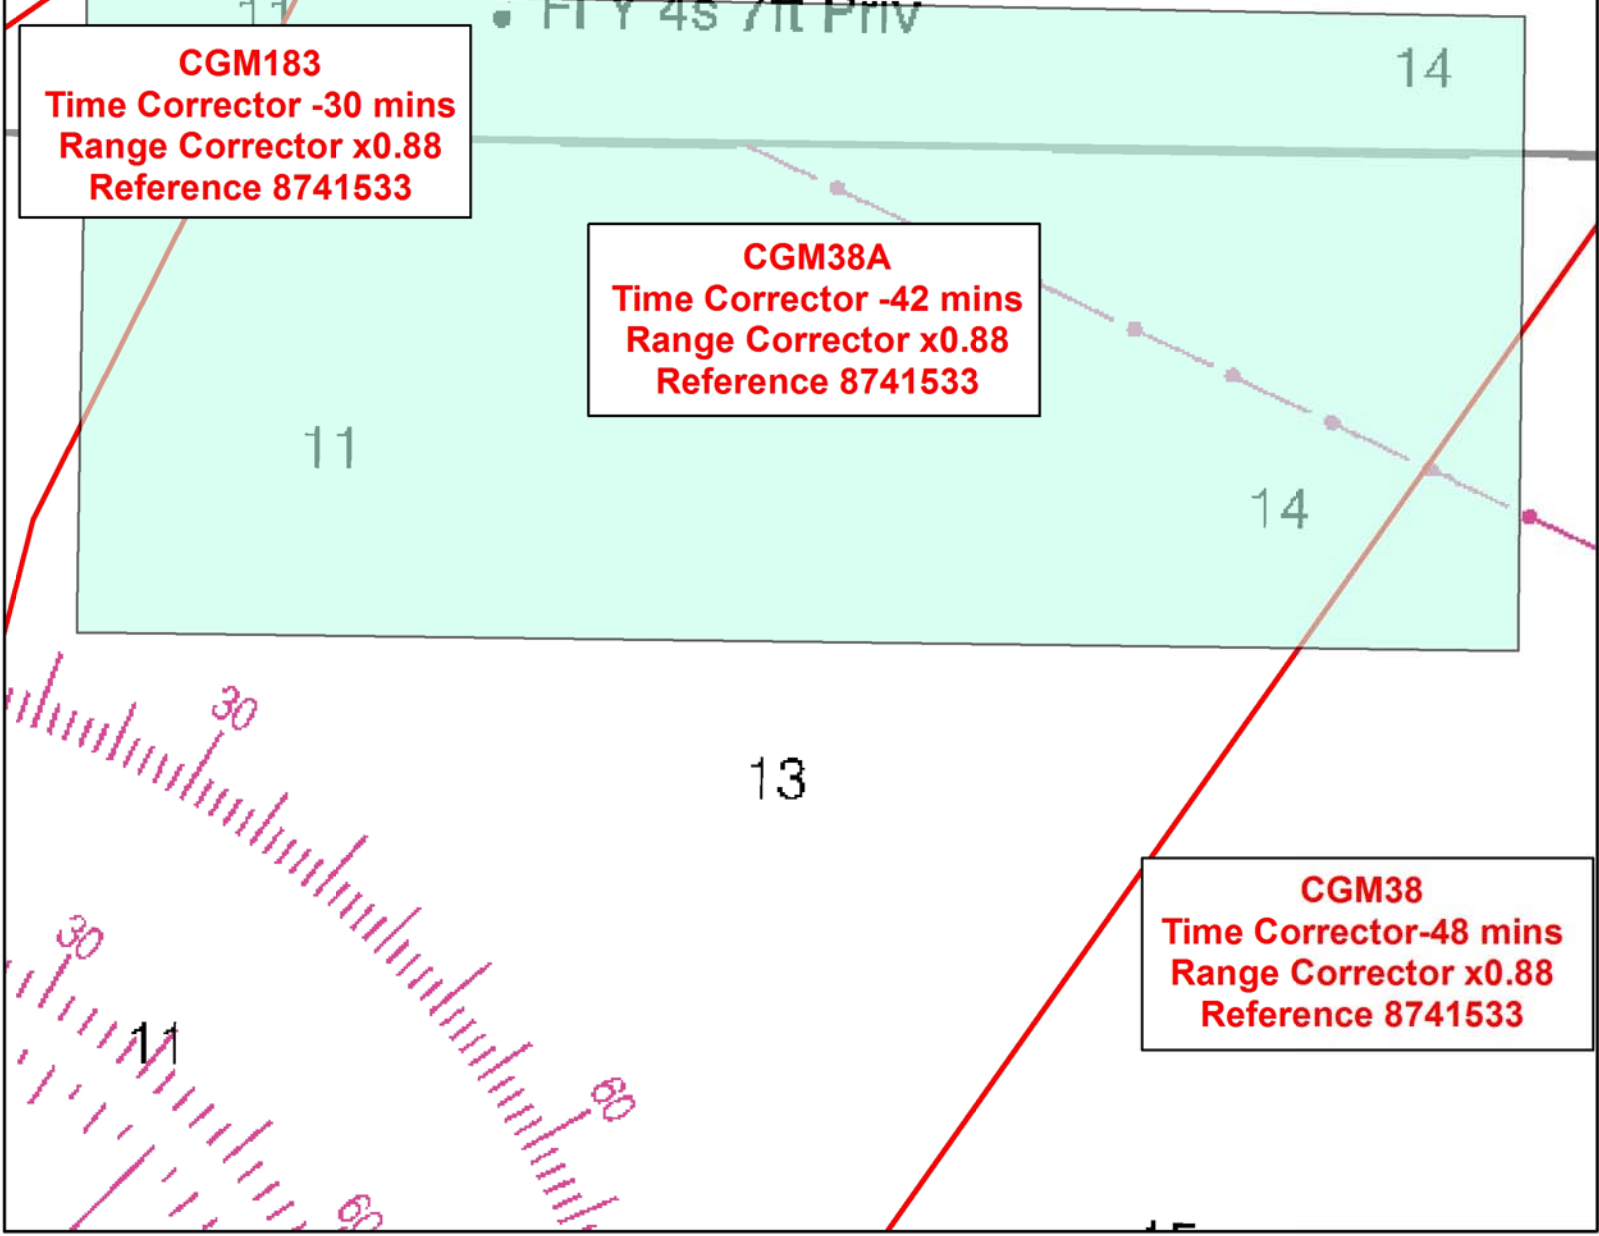

~~(auth min / tms)~~

Wk  
 YC  
 Priv  
 Obstn  
 Fish Haven  
 (auth min 8<sub>2</sub> fms)

13

TOWER  
 FLY 4s 7ft Priv

**CGM183**  
 Time Corrector -30 mins  
 Range Corrector x0.88  
 Reference 8741533

**CGM38A**  
 Time Corrector -42 mins  
 Range Corrector x0.88  
 Reference 8741533

**CGM38**  
 Time Corrector -48 mins  
 Range Corrector x0.88  
 Reference 8741533

0 0.5 1  
 Nautical Miles

**H12530  
 Final Tide Zoning**

OPR-J348-KR-13  
 Approaches to Mississippi Sound, MS  
 David Evans and Associates, Inc.  
 Jon Dasler, Lead Hydrographer  
 Chart 11366