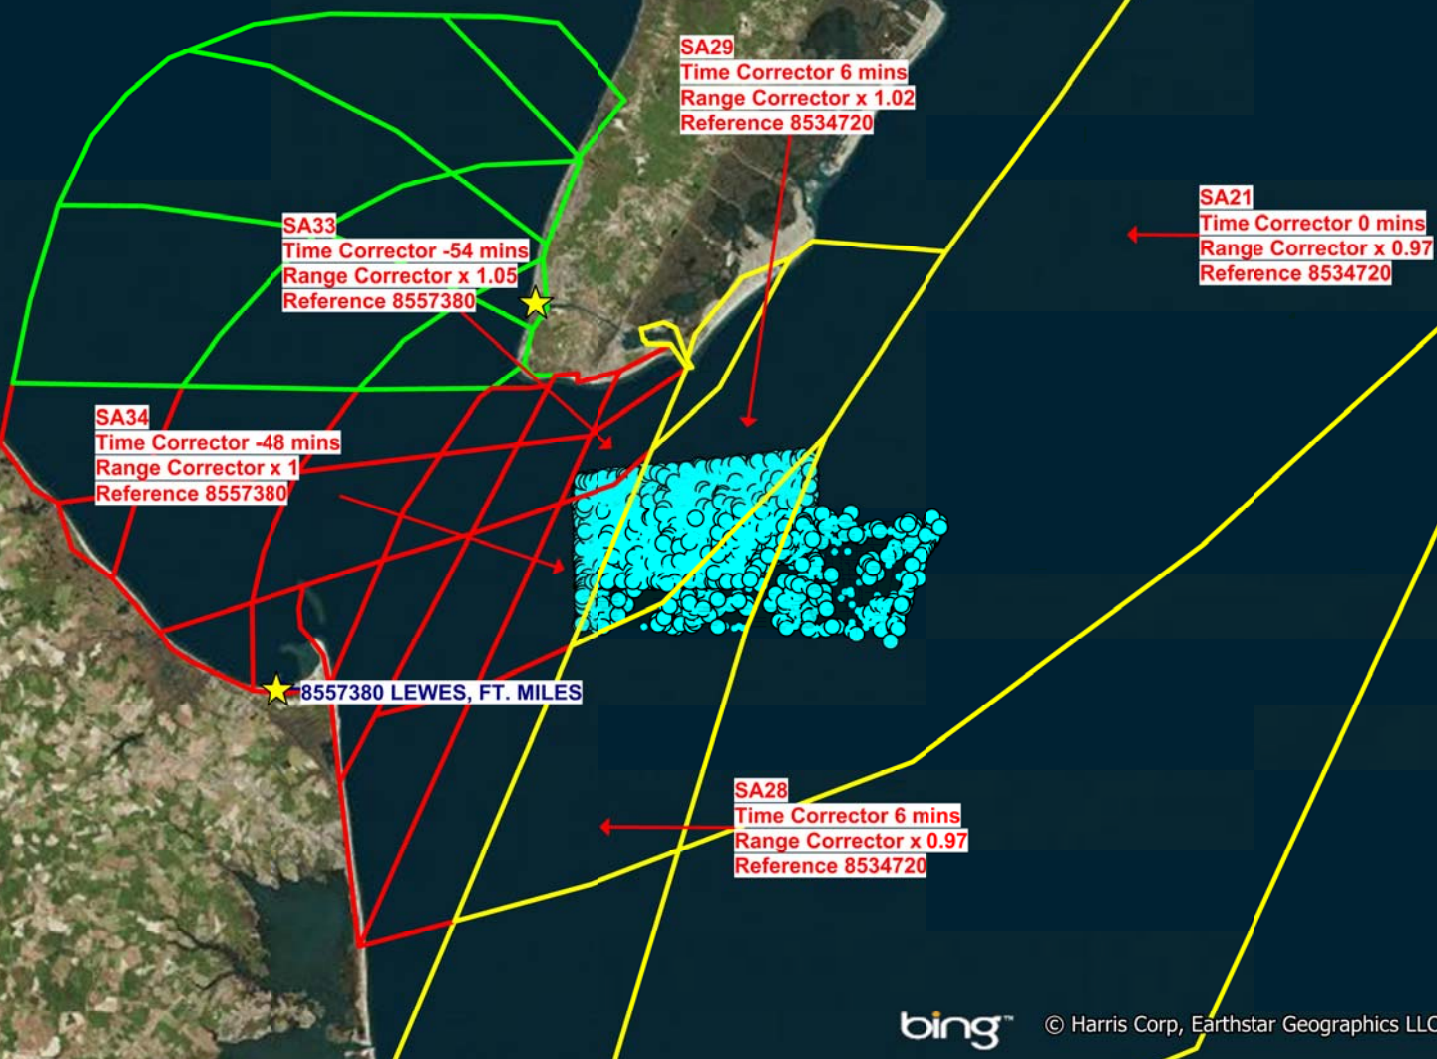

**Preliminary as Final Zoning for OPR-D332-TJ-2013, H12571
McCrie Shoal and Vicinity, Delaware Bay**

8557380 LEWES, FT. MILES