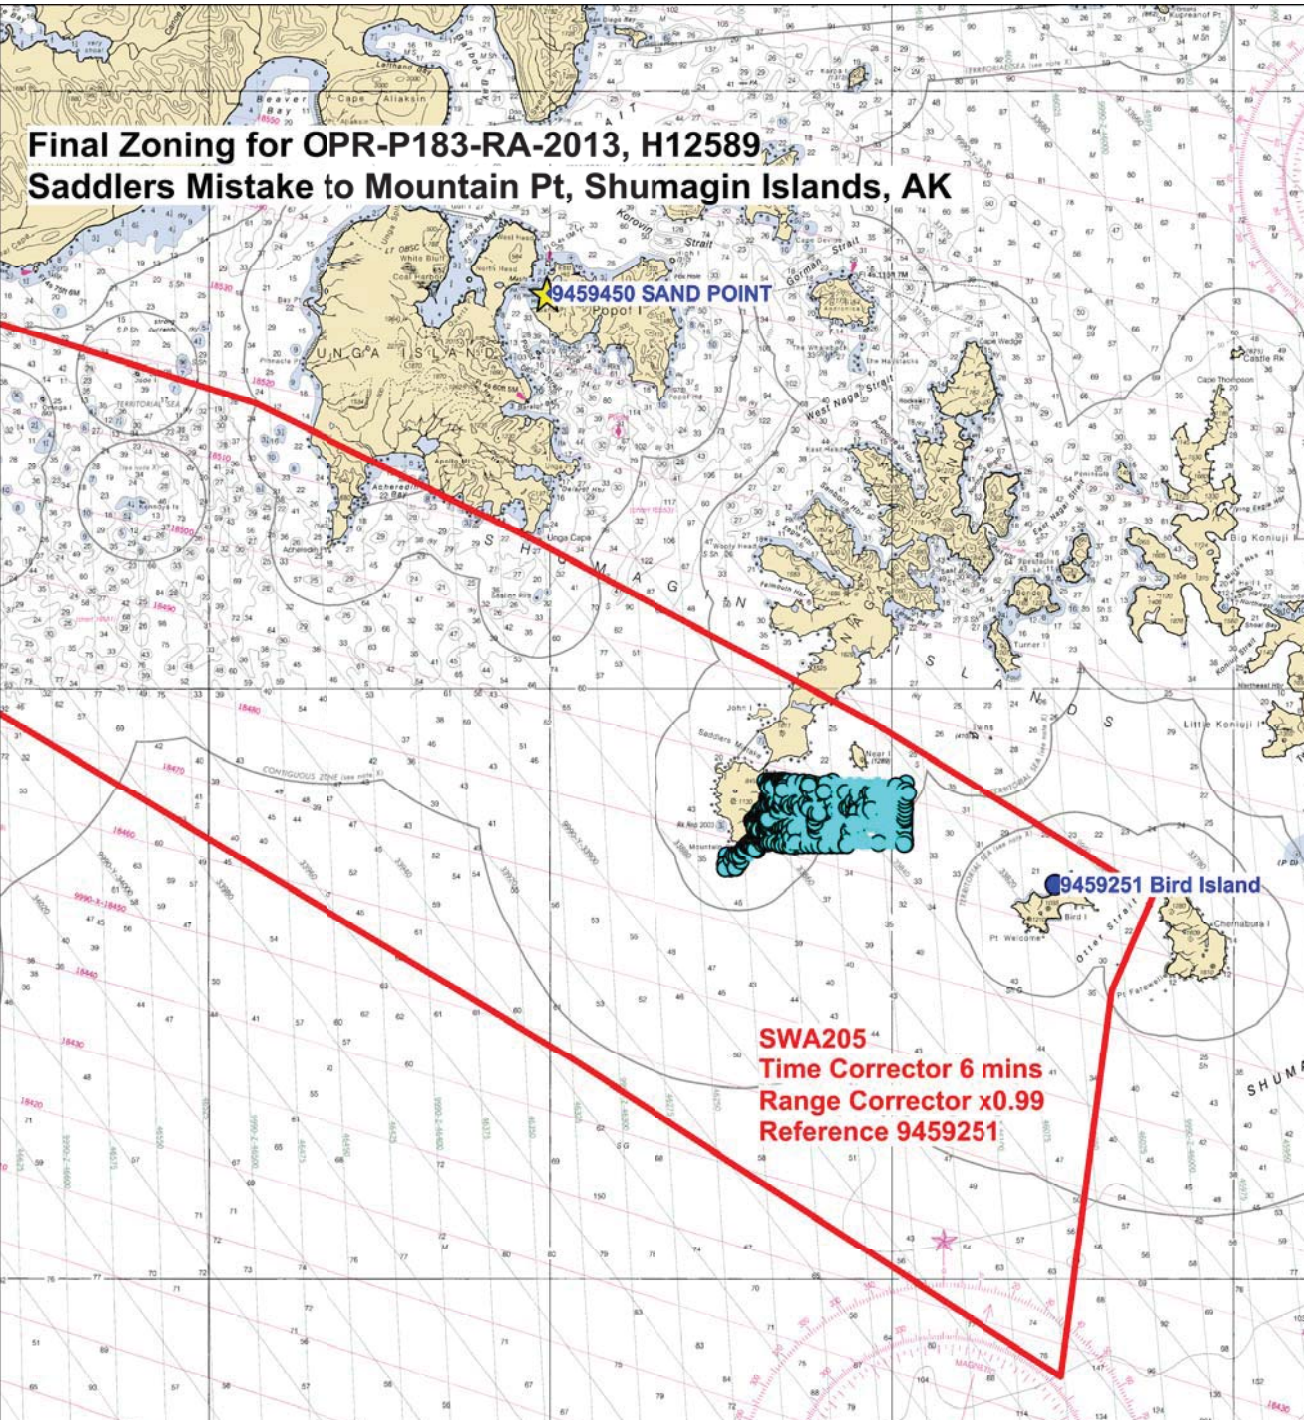

Final Zoning for OPR-P183-RA-2013, H12589 Saddlers Mistake to Mountain Pt, Shumagin Islands, AK

9459450 SAND POINT

9459251 Bird Island

SWA205¹⁴
Time Corrector 6 mins
Range Corrector x0.99
Reference 9459251