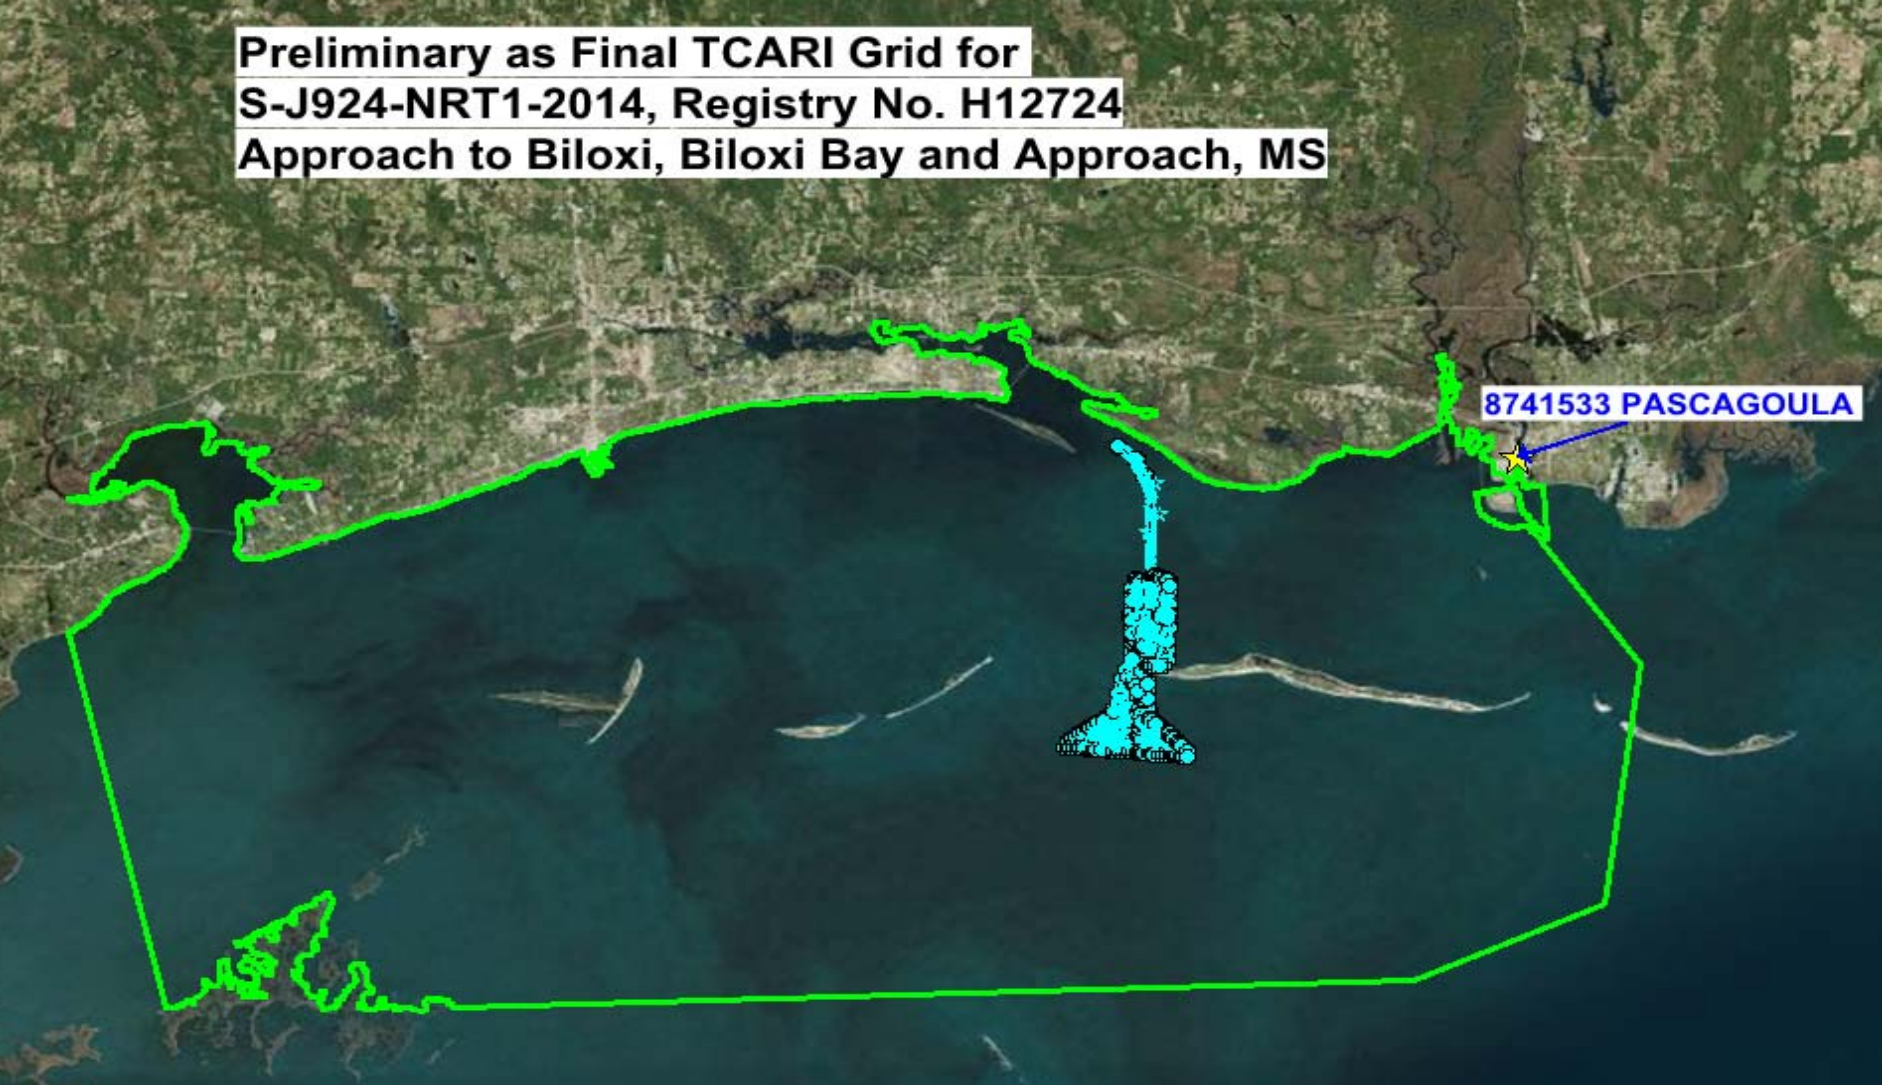

**Preliminary as Final TCARI Grid for
S-J924-NRT1-2014, Registry No. H12724
Approach to Biloxi, Biloxi Bay and Approach, MS**

8741533 PASCAGOULA