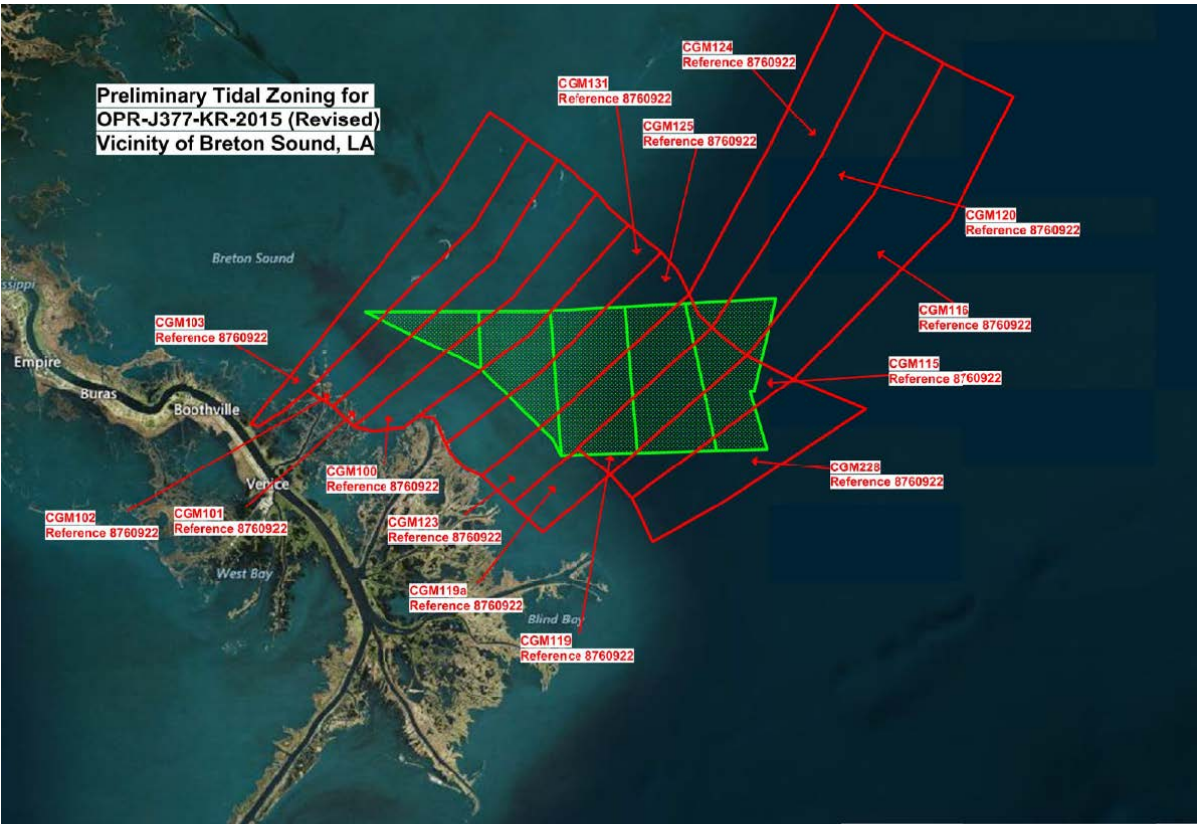

Preliminary Tidal Zoning for OPR-J377-KR-2015 (Revised) Vicinity of Breton Sound, LA

★ 8760922 PILOT STATION EAST, LA