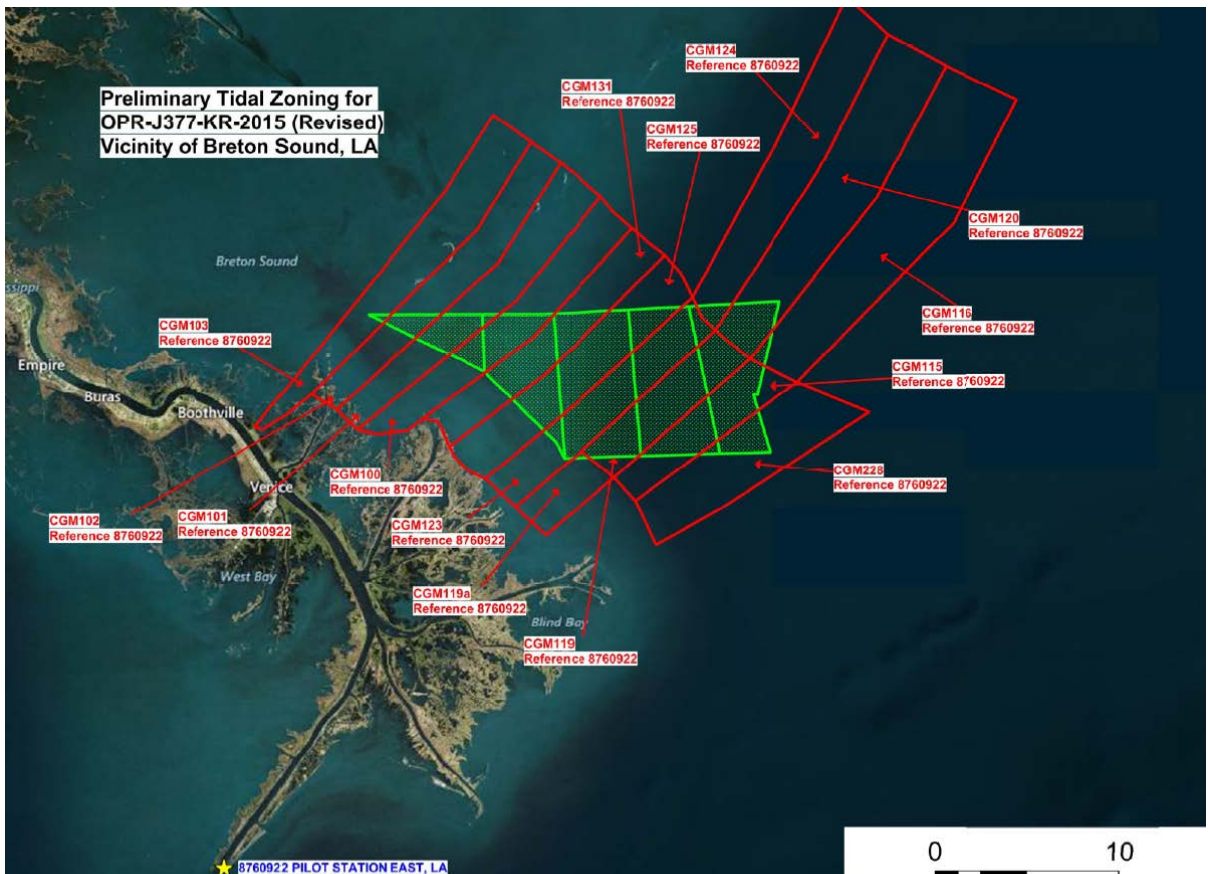

**Preliminary Tidal Zoning for
OPR-J377-KR-2015 (Revised)
Vicinity of Breton Sound, LA**

★ 8760922 PILOT STATION EAST, LA

nautical miles