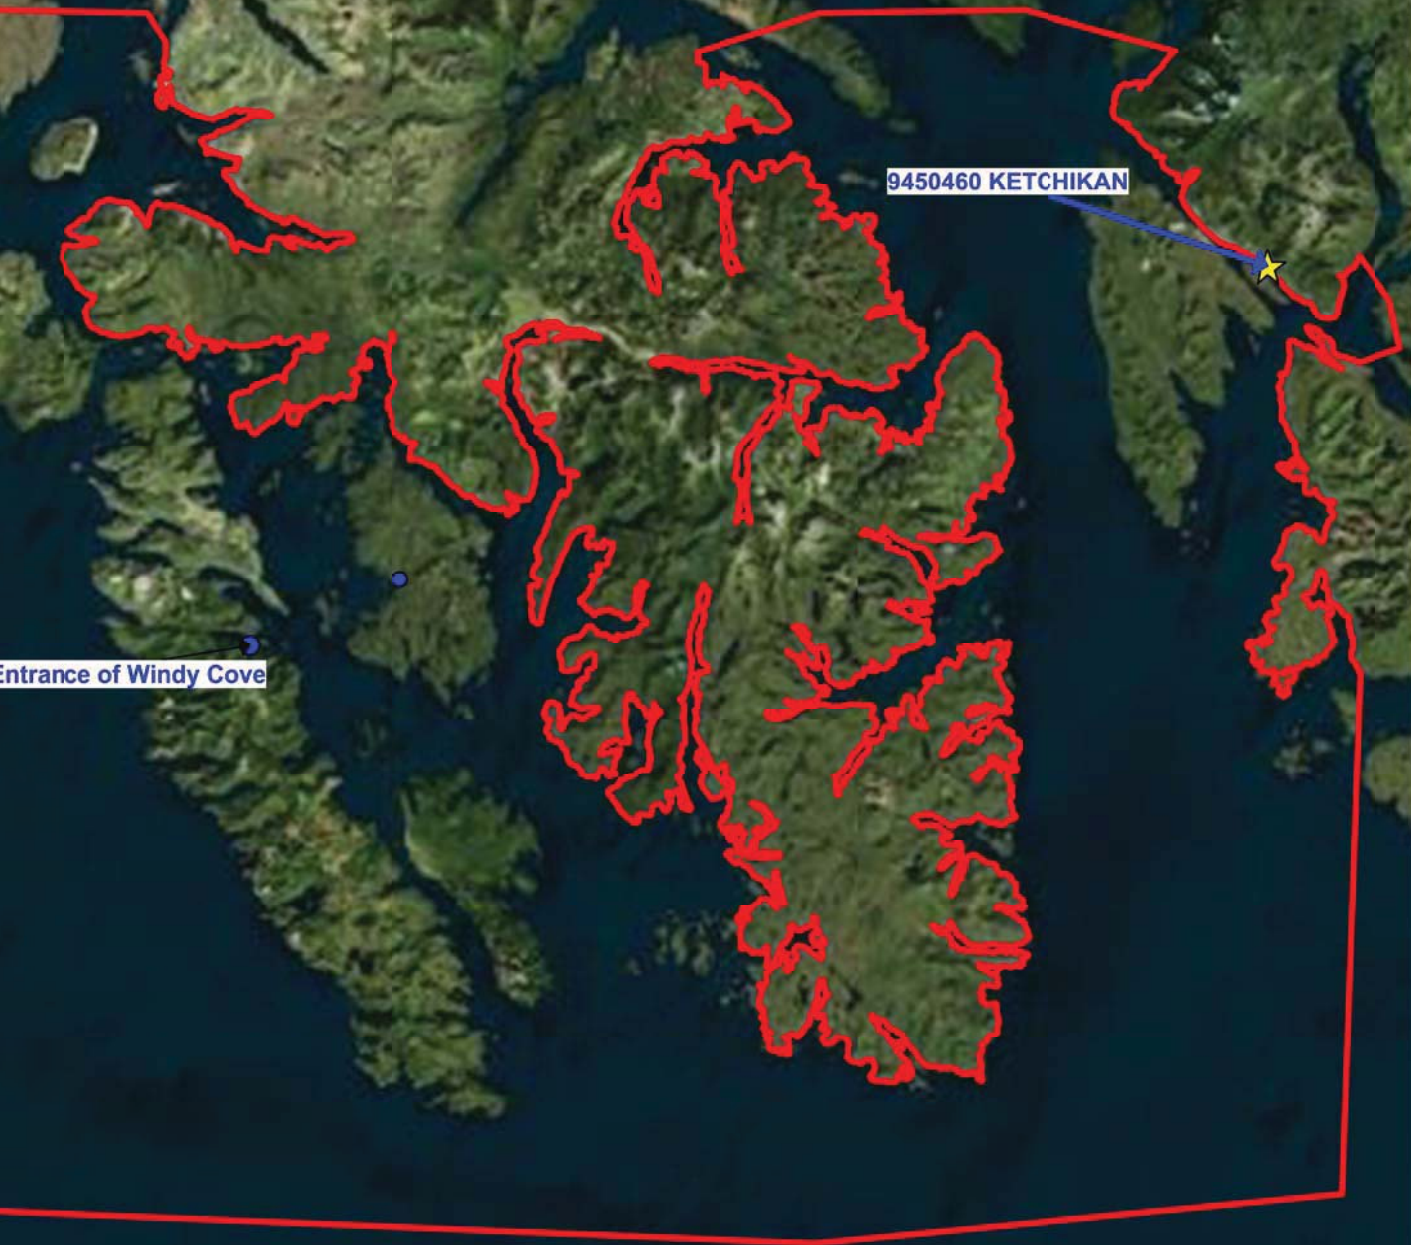

RI Boundry for OPR-O190-FA-2016, H12881  
e of Wales, Vicinity of McFarland Islands

Entrance of Windy Cove

9450460 KETCHIKAN