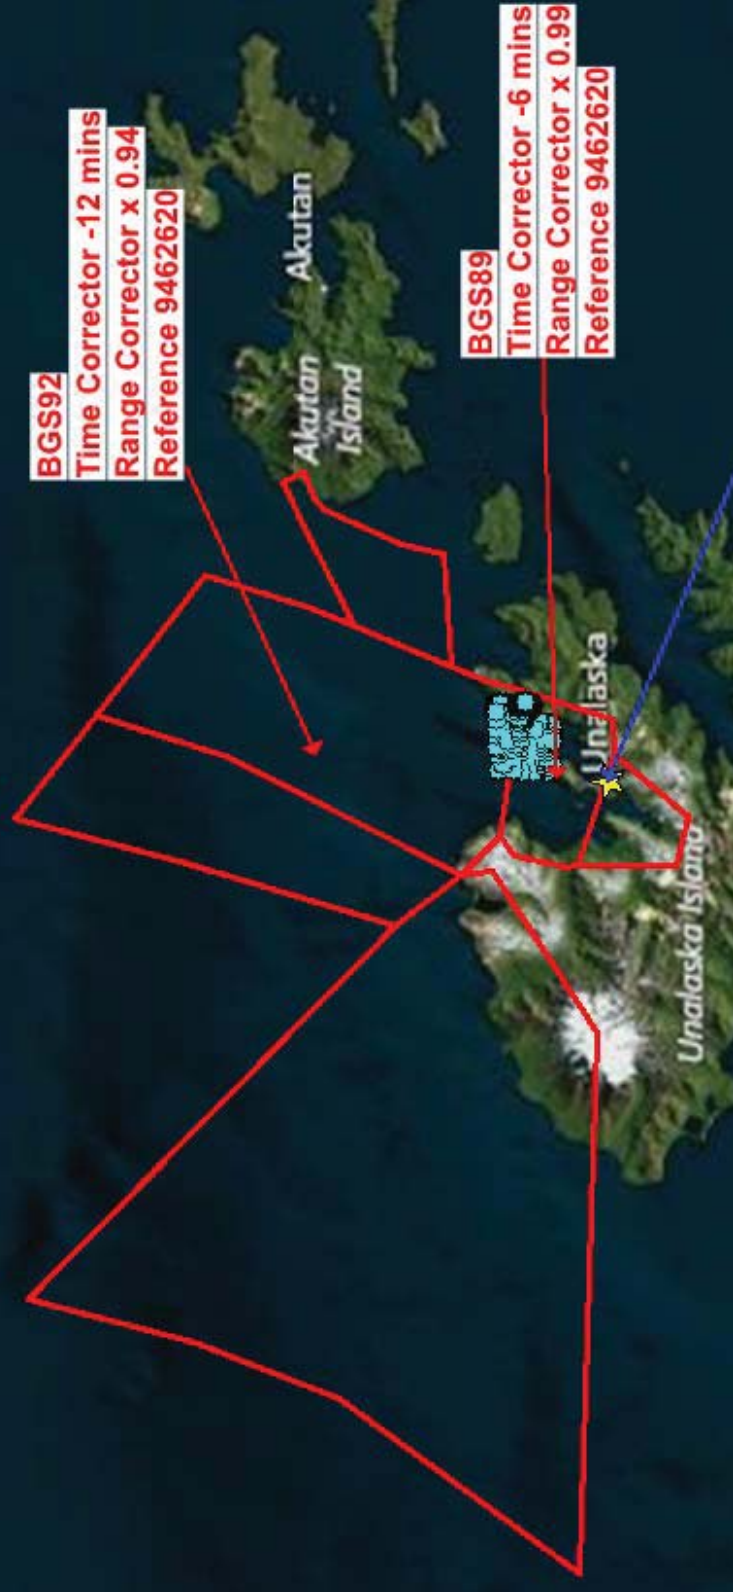

**Preliminary as Final Tidal Zoning for  
OPR-Q328-FA-2016, Registry No. H12940**

**Vicinity of Constantine Bay & Split Top Mt, Unalaska Island**

**BGS92**  
Time Corrector -12 mins  
Range Corrector x 0.94  
Reference 9462620

**BGS89**  
Time Corrector -6 mins  
Range Corrector x 0.99  
Reference 9462620

**9462620 UNALASKA, DUTCH HARBOR**