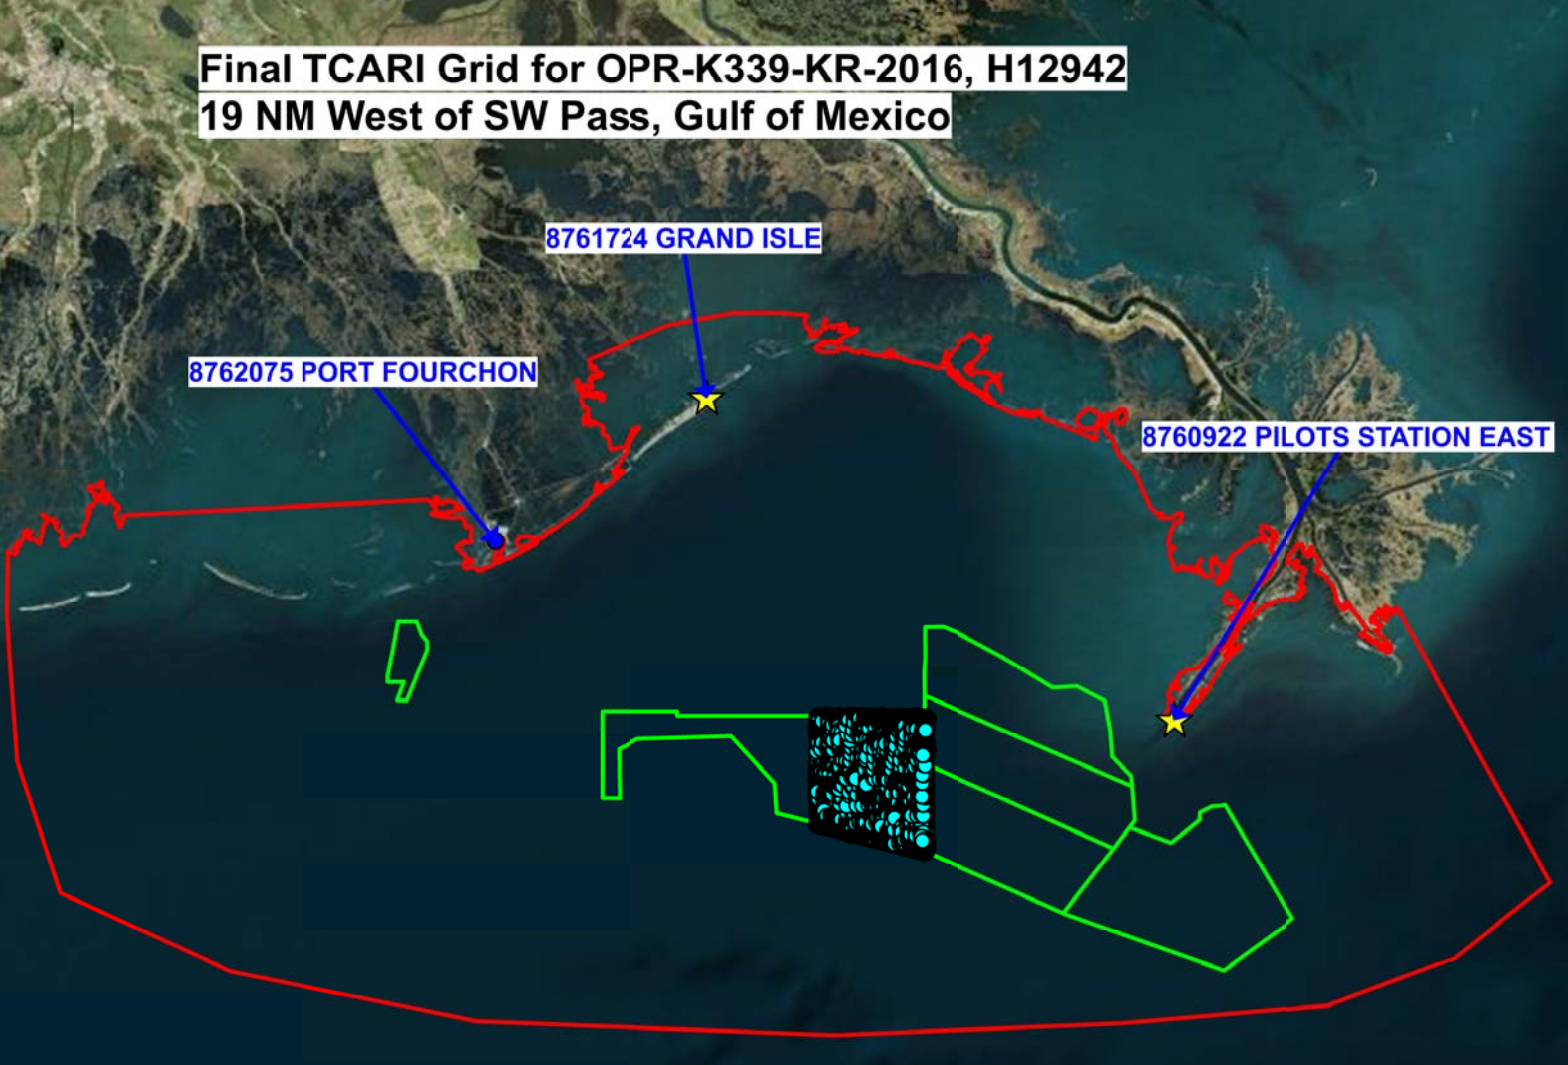

**Final TCARI Grid for OPR-K339-KR-2016, H12942
19 NM West of SW Pass, Gulf of Mexico**

8761724 GRAND ISLE

8762075 PORT FOURCHON

8760922 PILOTS STATION EAST