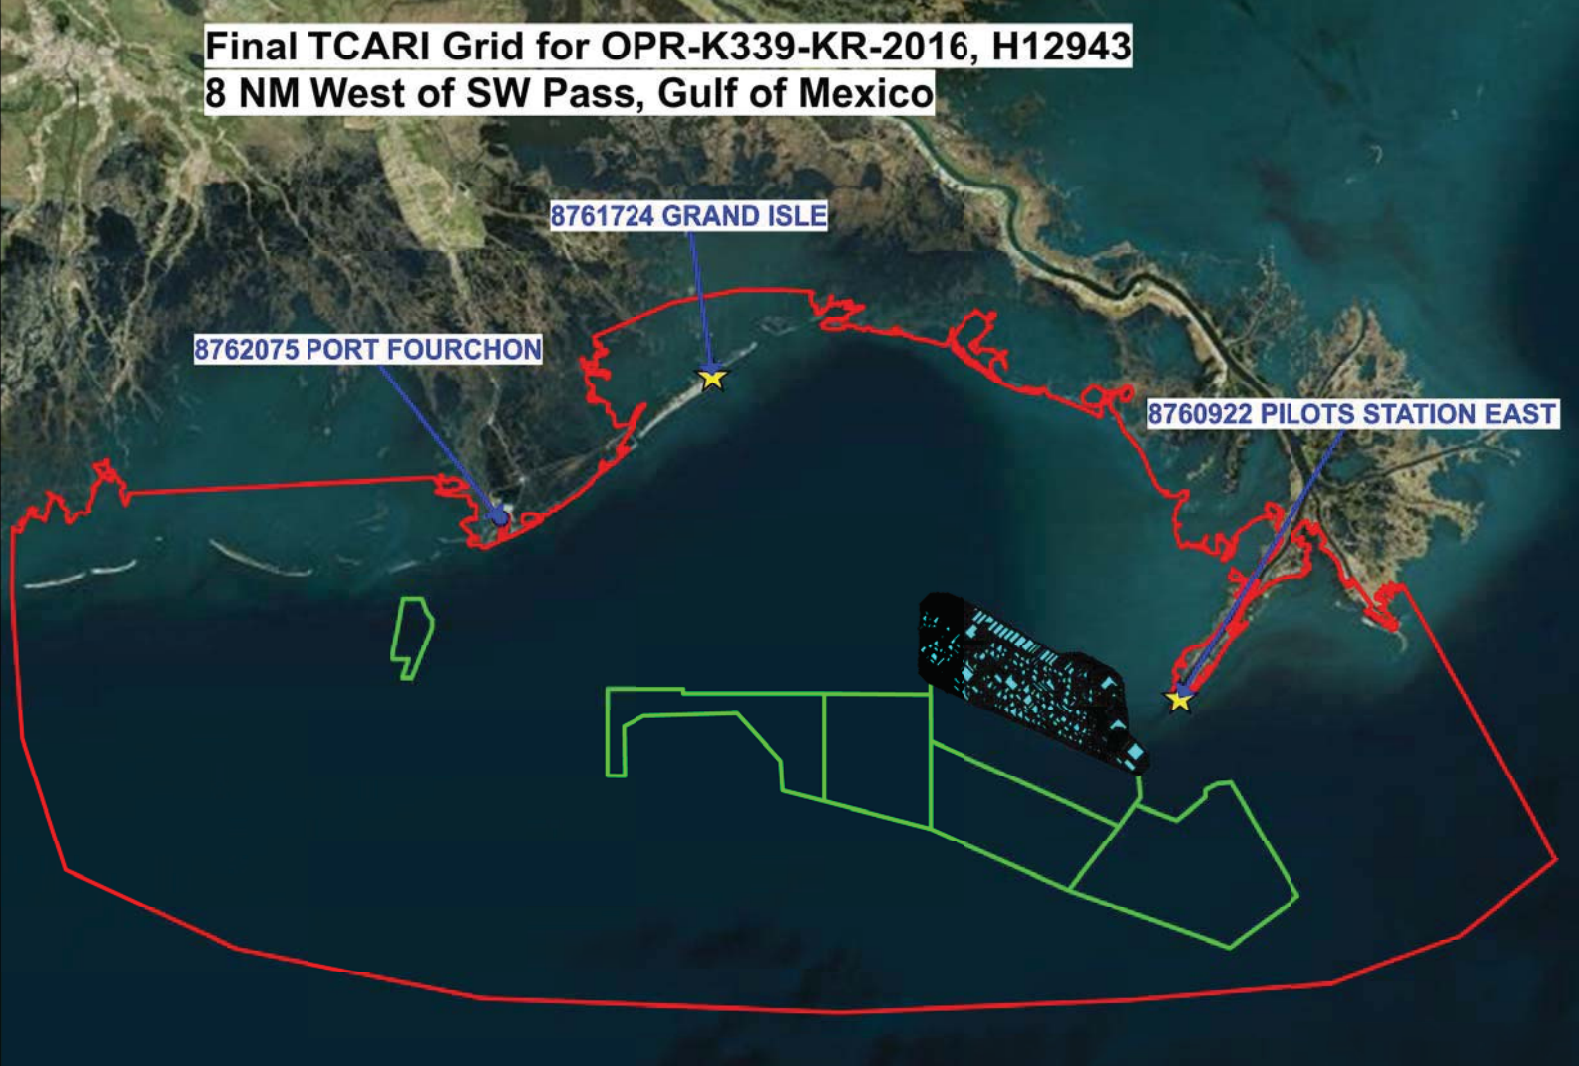

**Final TCARI Grid for OPR-K339-KR-2016, H12943
8 NM West of SW Pass, Gulf of Mexico**

8761724 GRAND ISLE

8762075 PORT FOURCHON

8760922 PILOTS STATION EAST