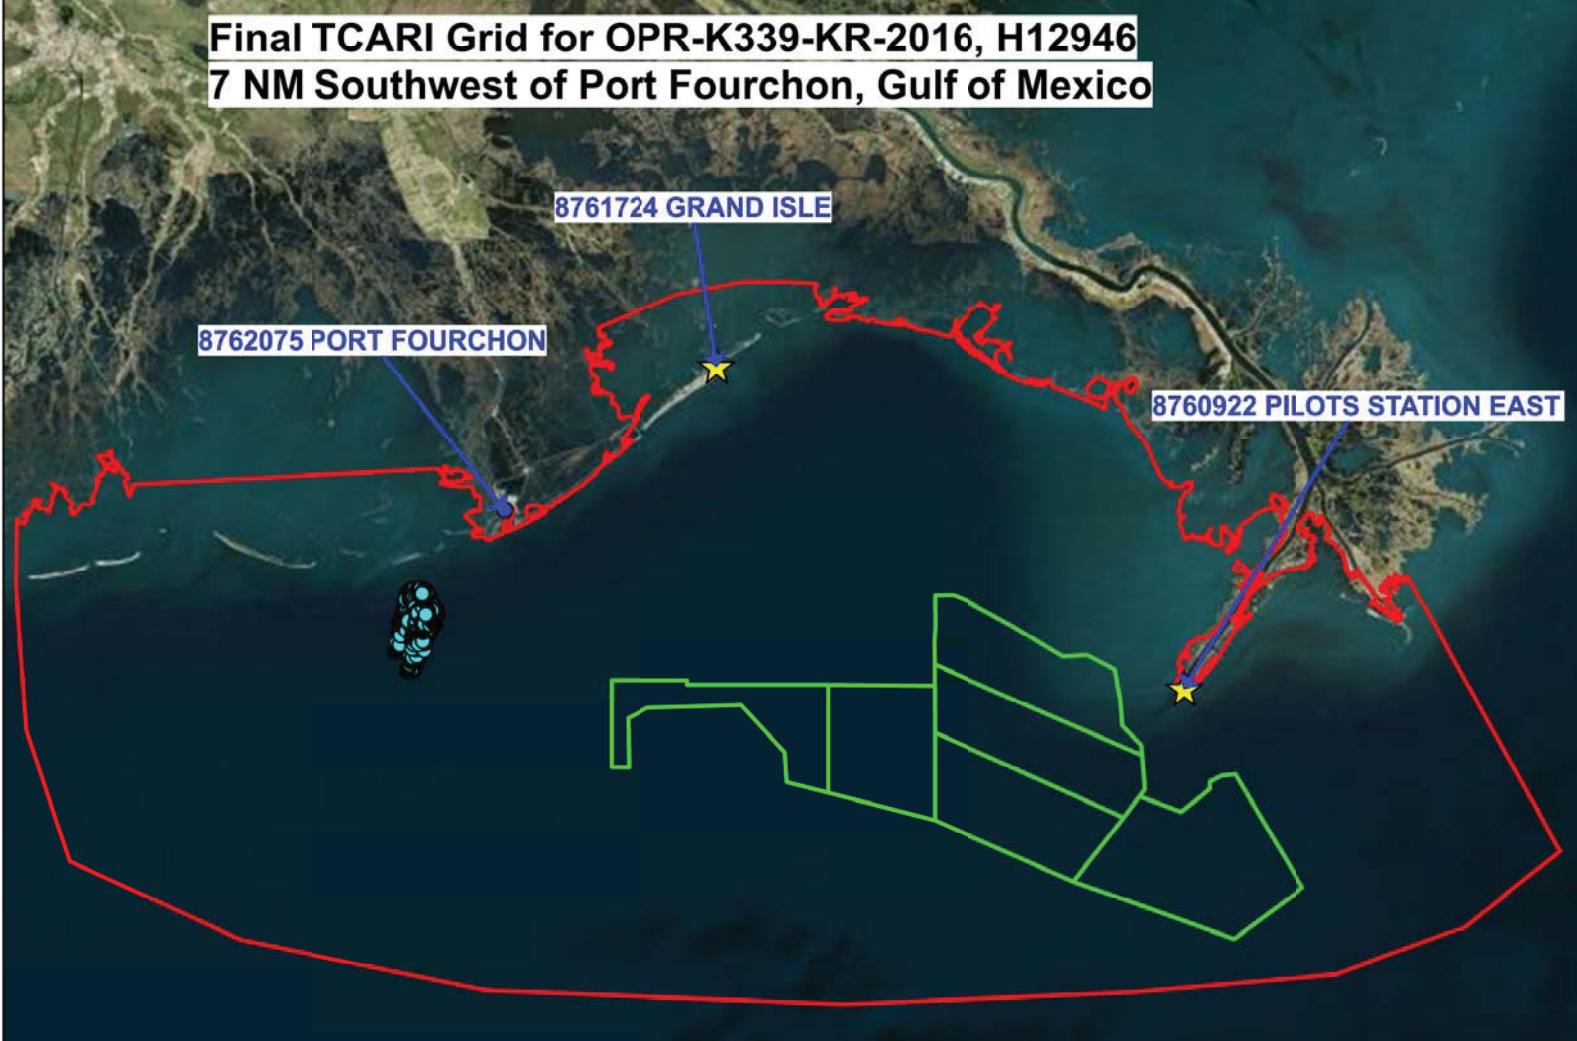

**Final TCARI Grid for OPR-K339-KR-2016, H12946
7 NM Southwest of Port Fourchon, Gulf of Mexico**

8761724 GRAND ISLE

8762075 PORT FOURCHON

8760922 PILOTS STATION EAST