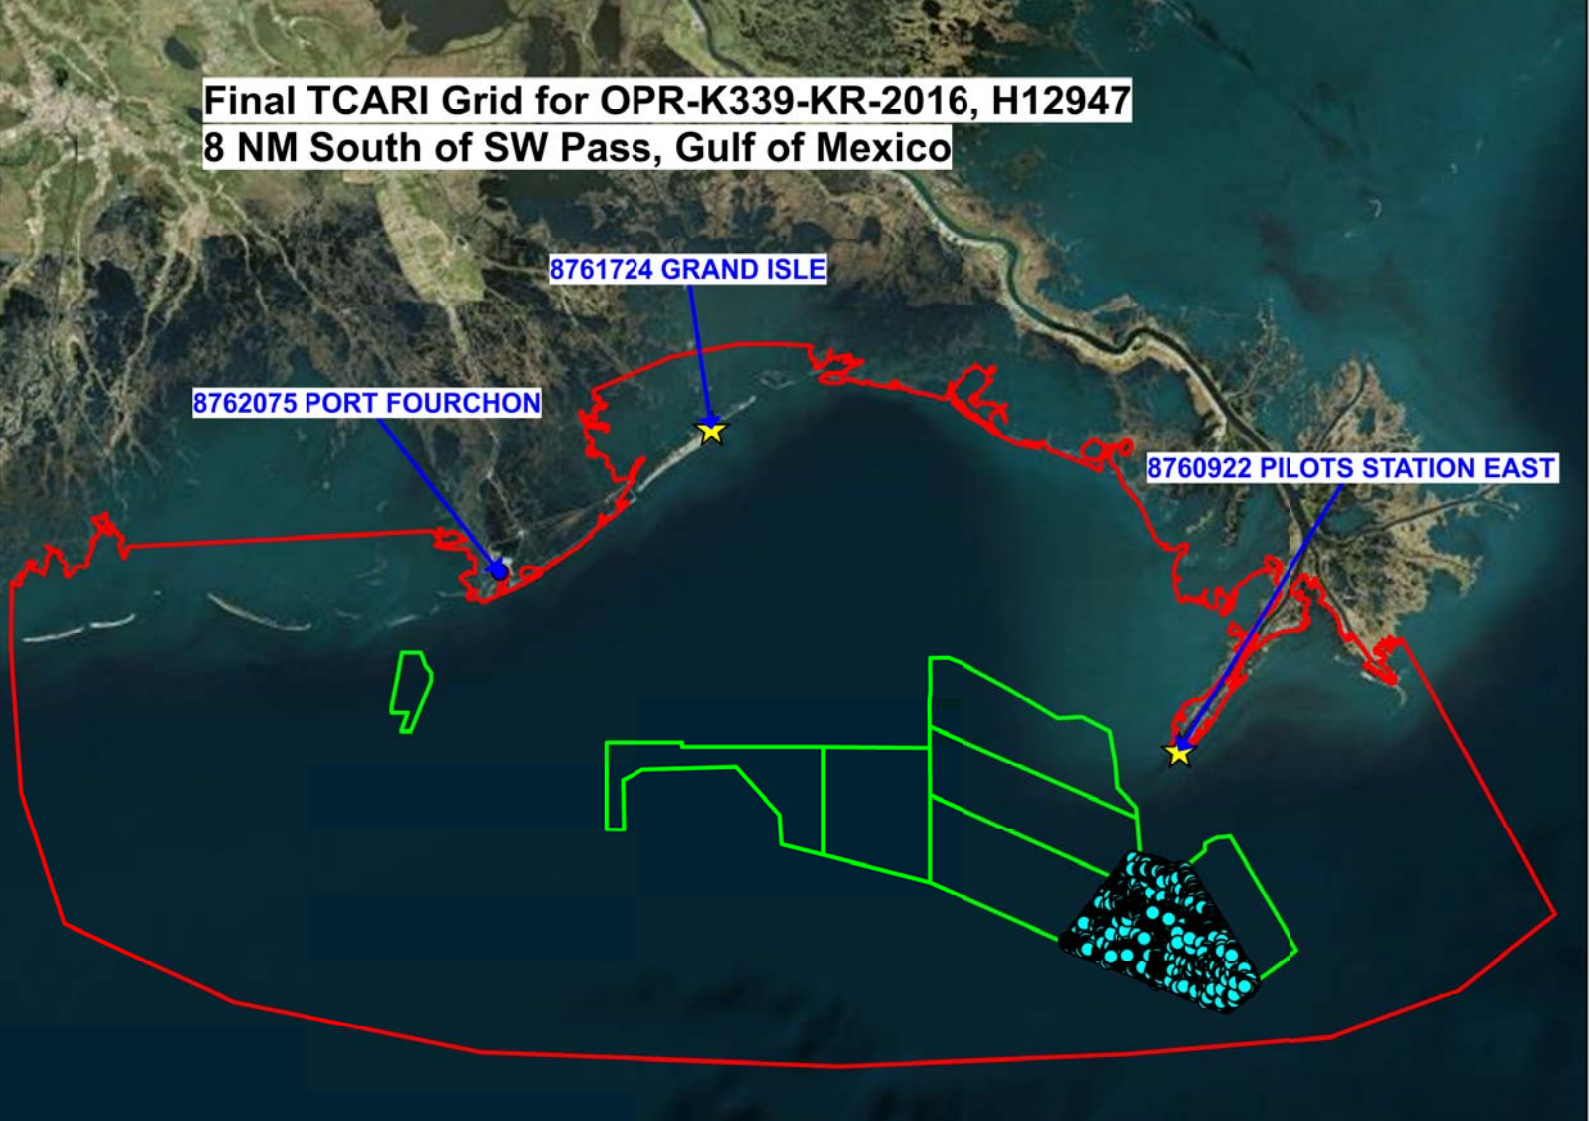

**Final TCARI Grid for OPR-K339-KR-2016, H12947
8 NM South of SW Pass, Gulf of Mexico**

8761724 GRAND ISLE

8762075 PORT FOURCHON

8760922 PILOTS STATION EAST