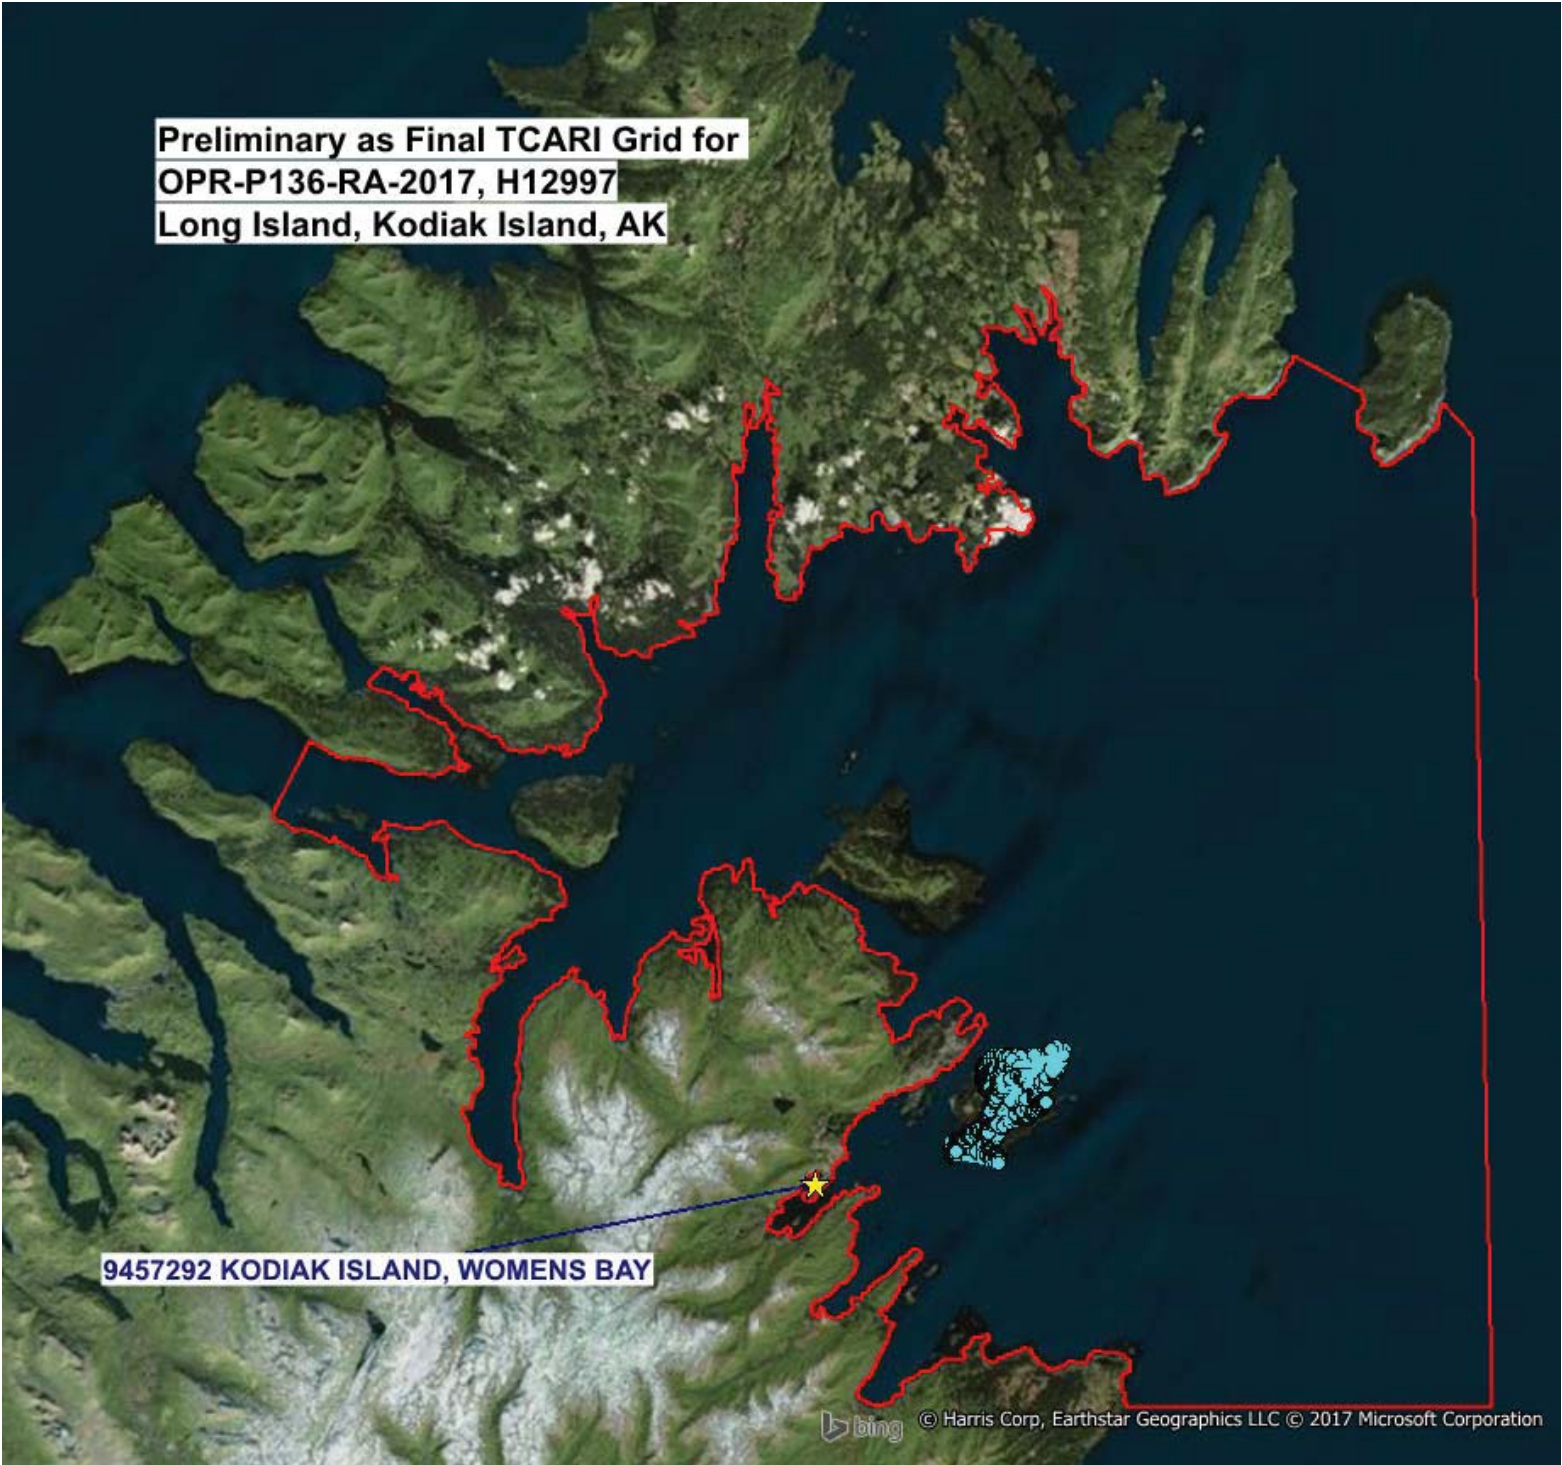

**Preliminary as Final TCARI Grid for  
OPR-P136-RA-2017, H12997  
Long Island, Kodiak Island, AK**

**9457292 KODIAK ISLAND, WOMENS BAY**