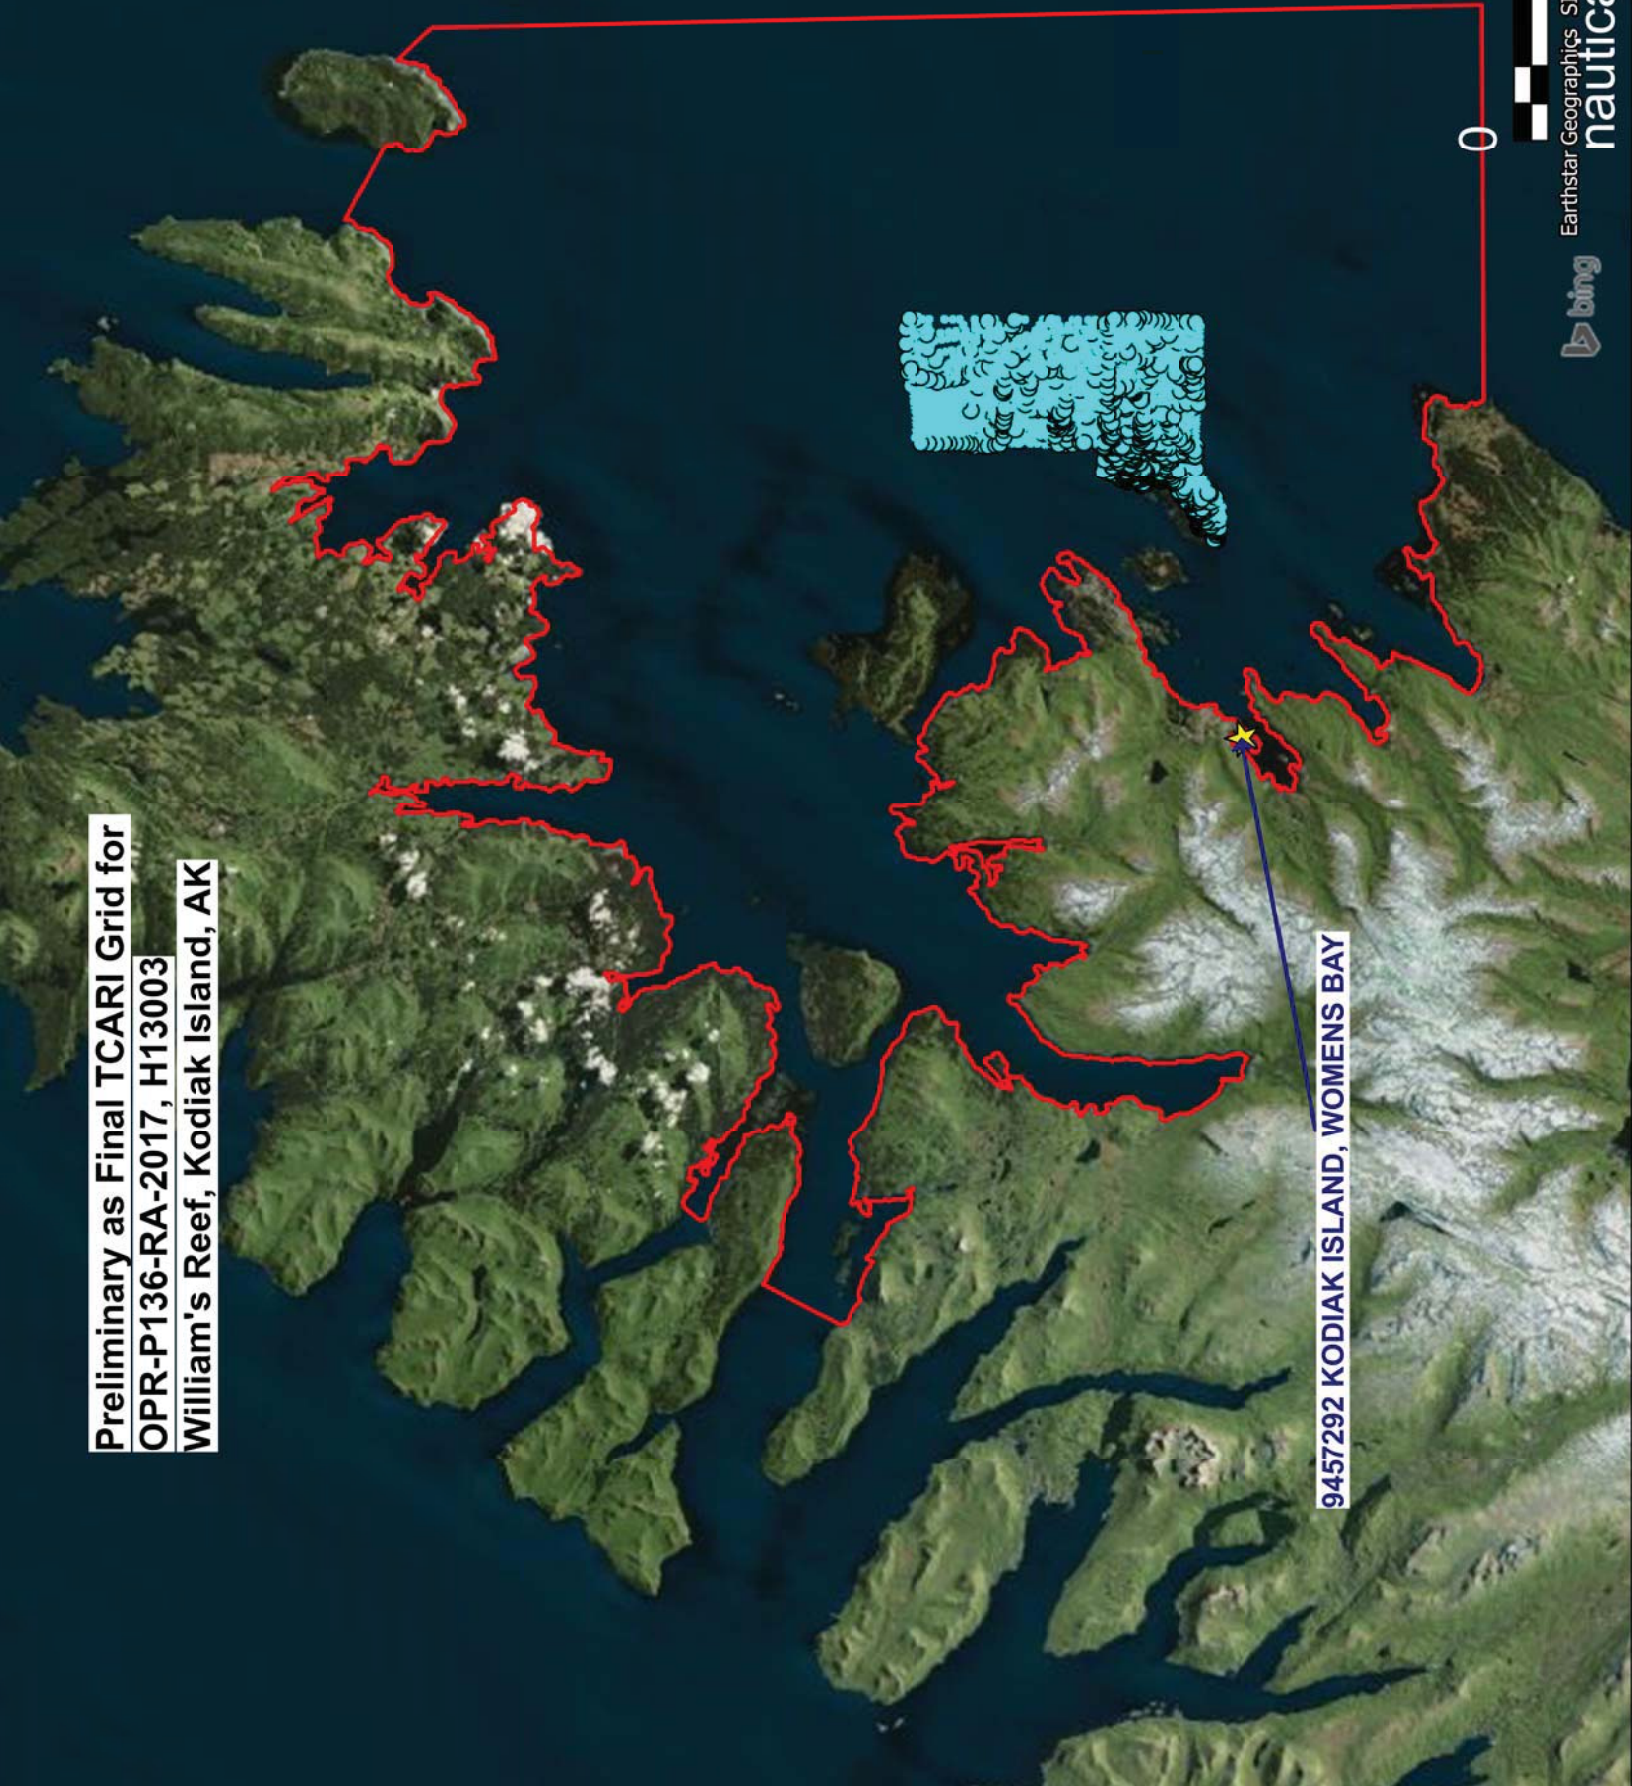

Preliminary as Final TCARI Grid for
OPR-P136-RA-2017, H13003
William's Reef, Kodiak Island, AK

9457292 KODIAK ISLAND, WOMENS BAY

0 10
nautical miles