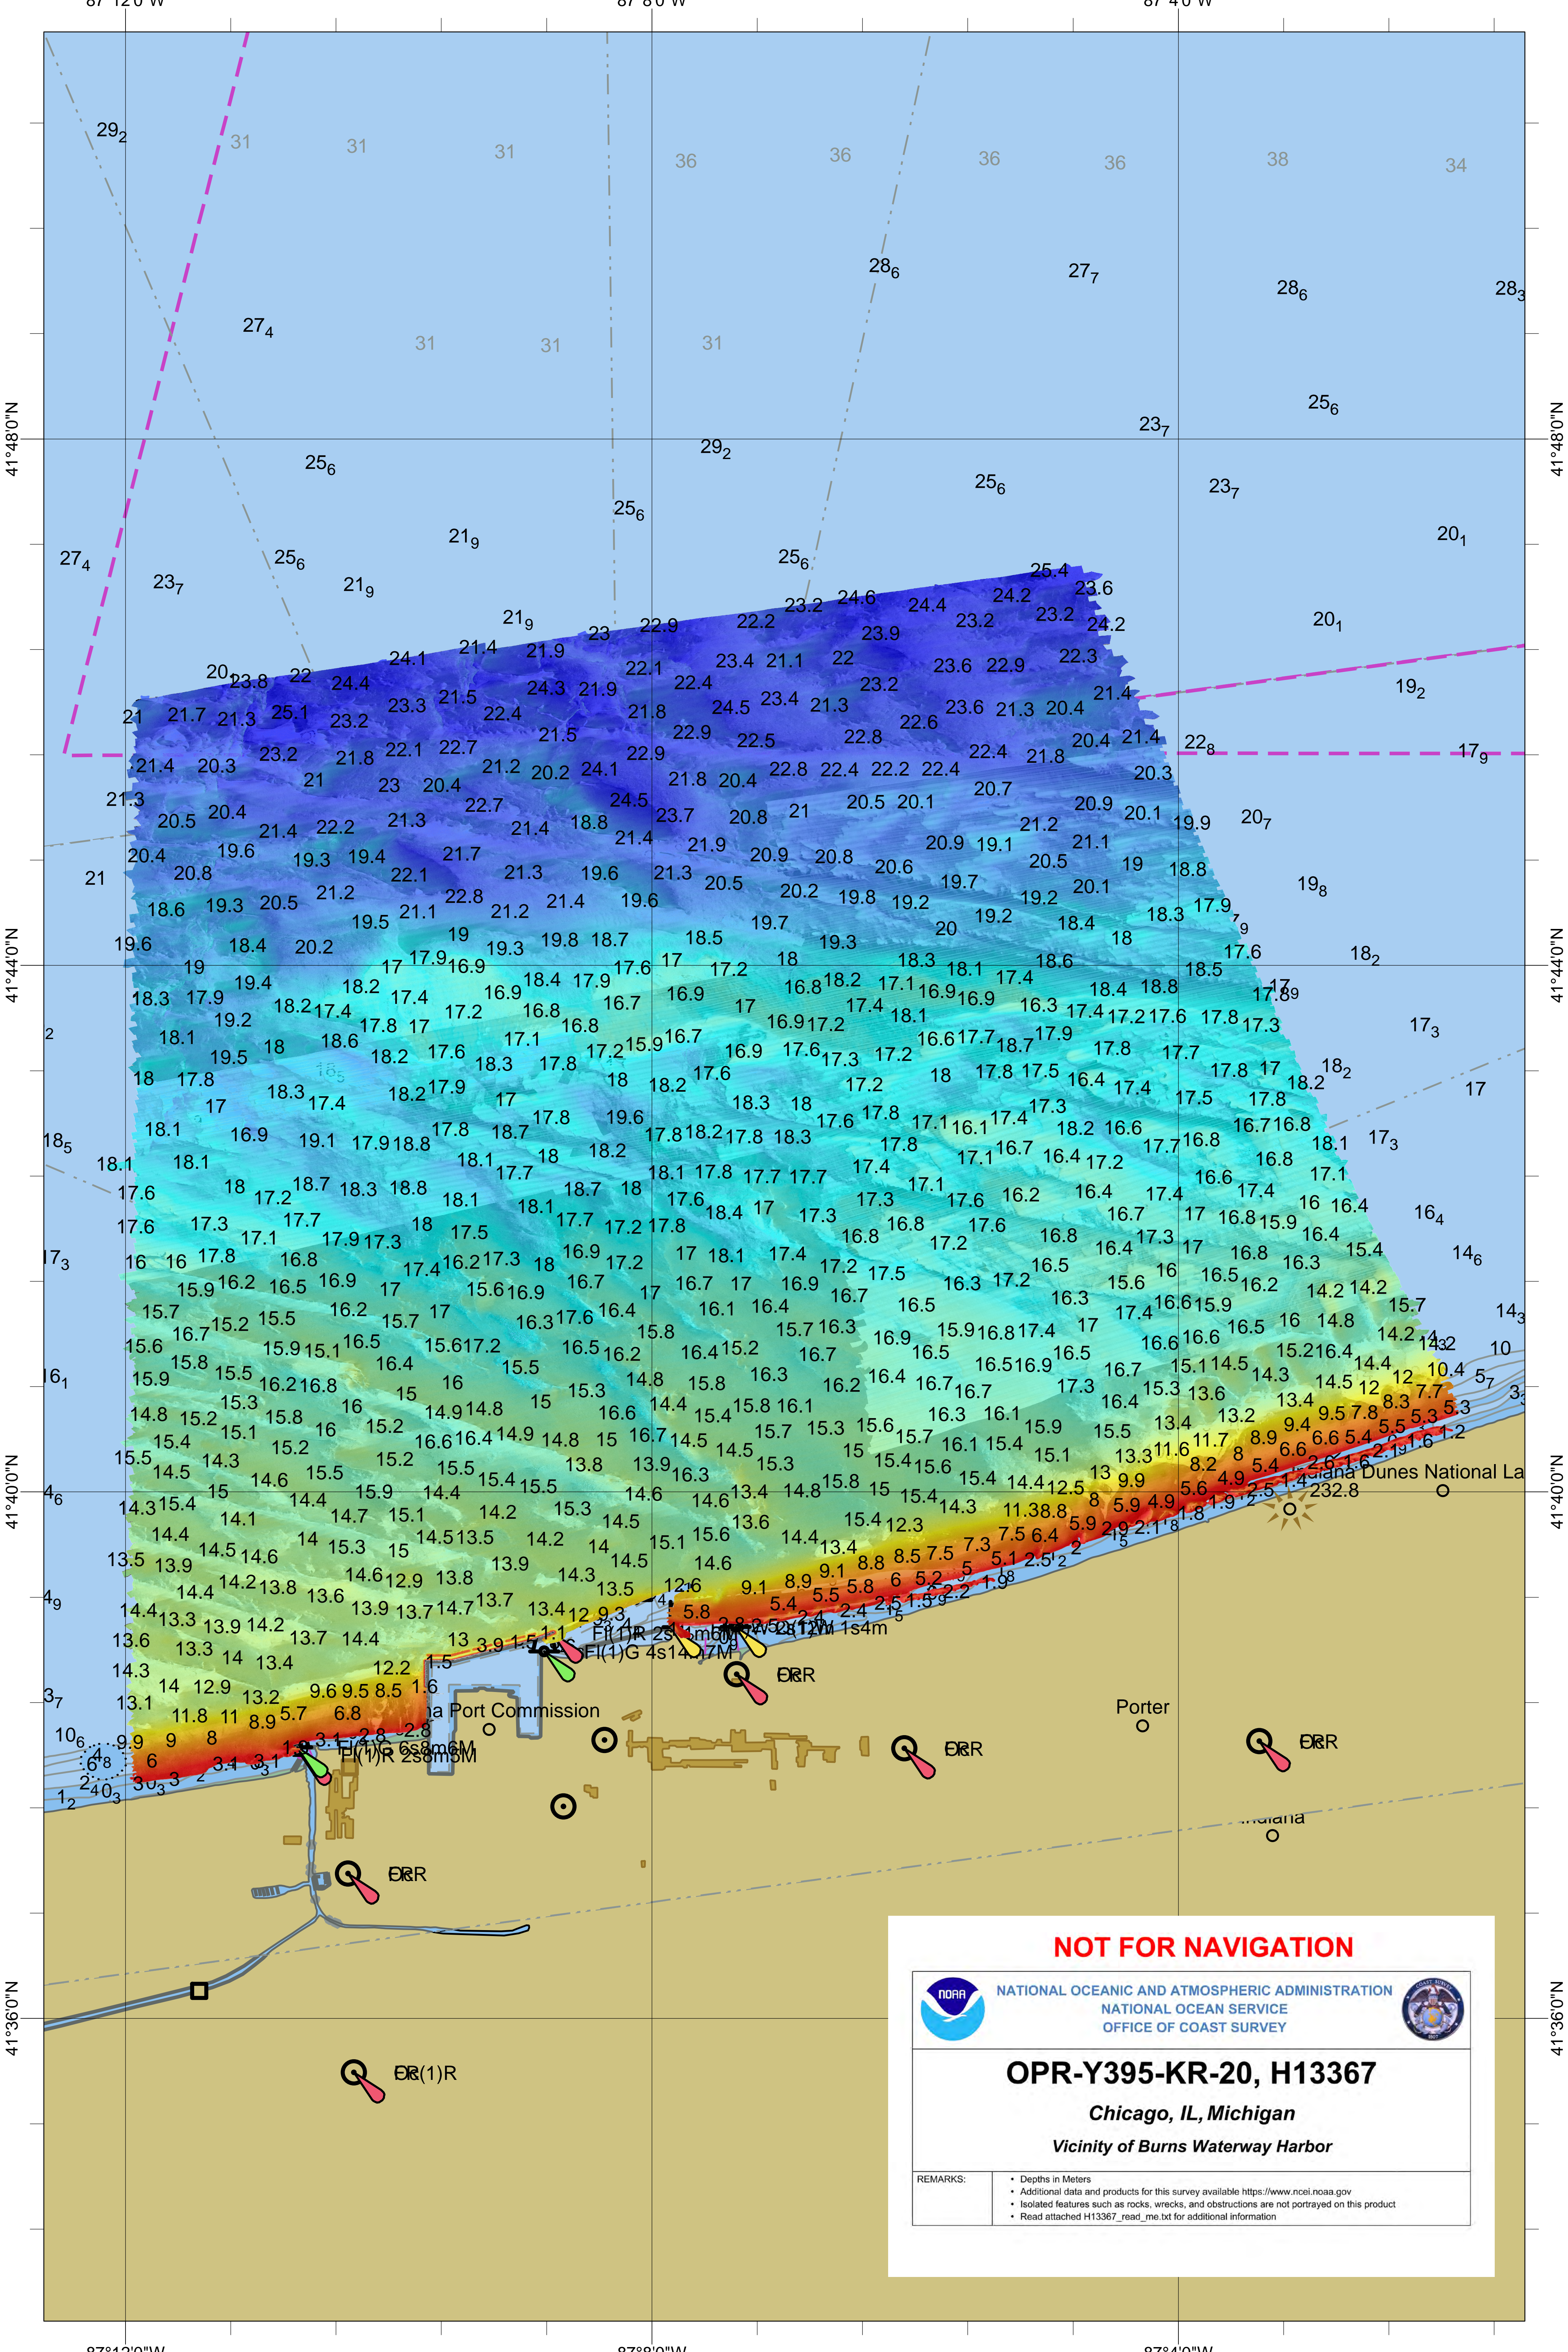

87°12'0"W

87°8'0"W

87°4'0"W

NOT FOR NAVIGATION

OPR-Y395-KR-20, H13367

Chicago, IL, Michigan

Vicinity of Burns Waterway Harbor

REMARKS:	<ul style="list-style-type: none"> • Depths in Meters • Additional data and products for this survey available https://www.ncei.noaa.gov • Isolated features such as rocks, wrecks, and obstructions are not portrayed on this product • Read attached H13367_read_me.txt for additional information
----------	--