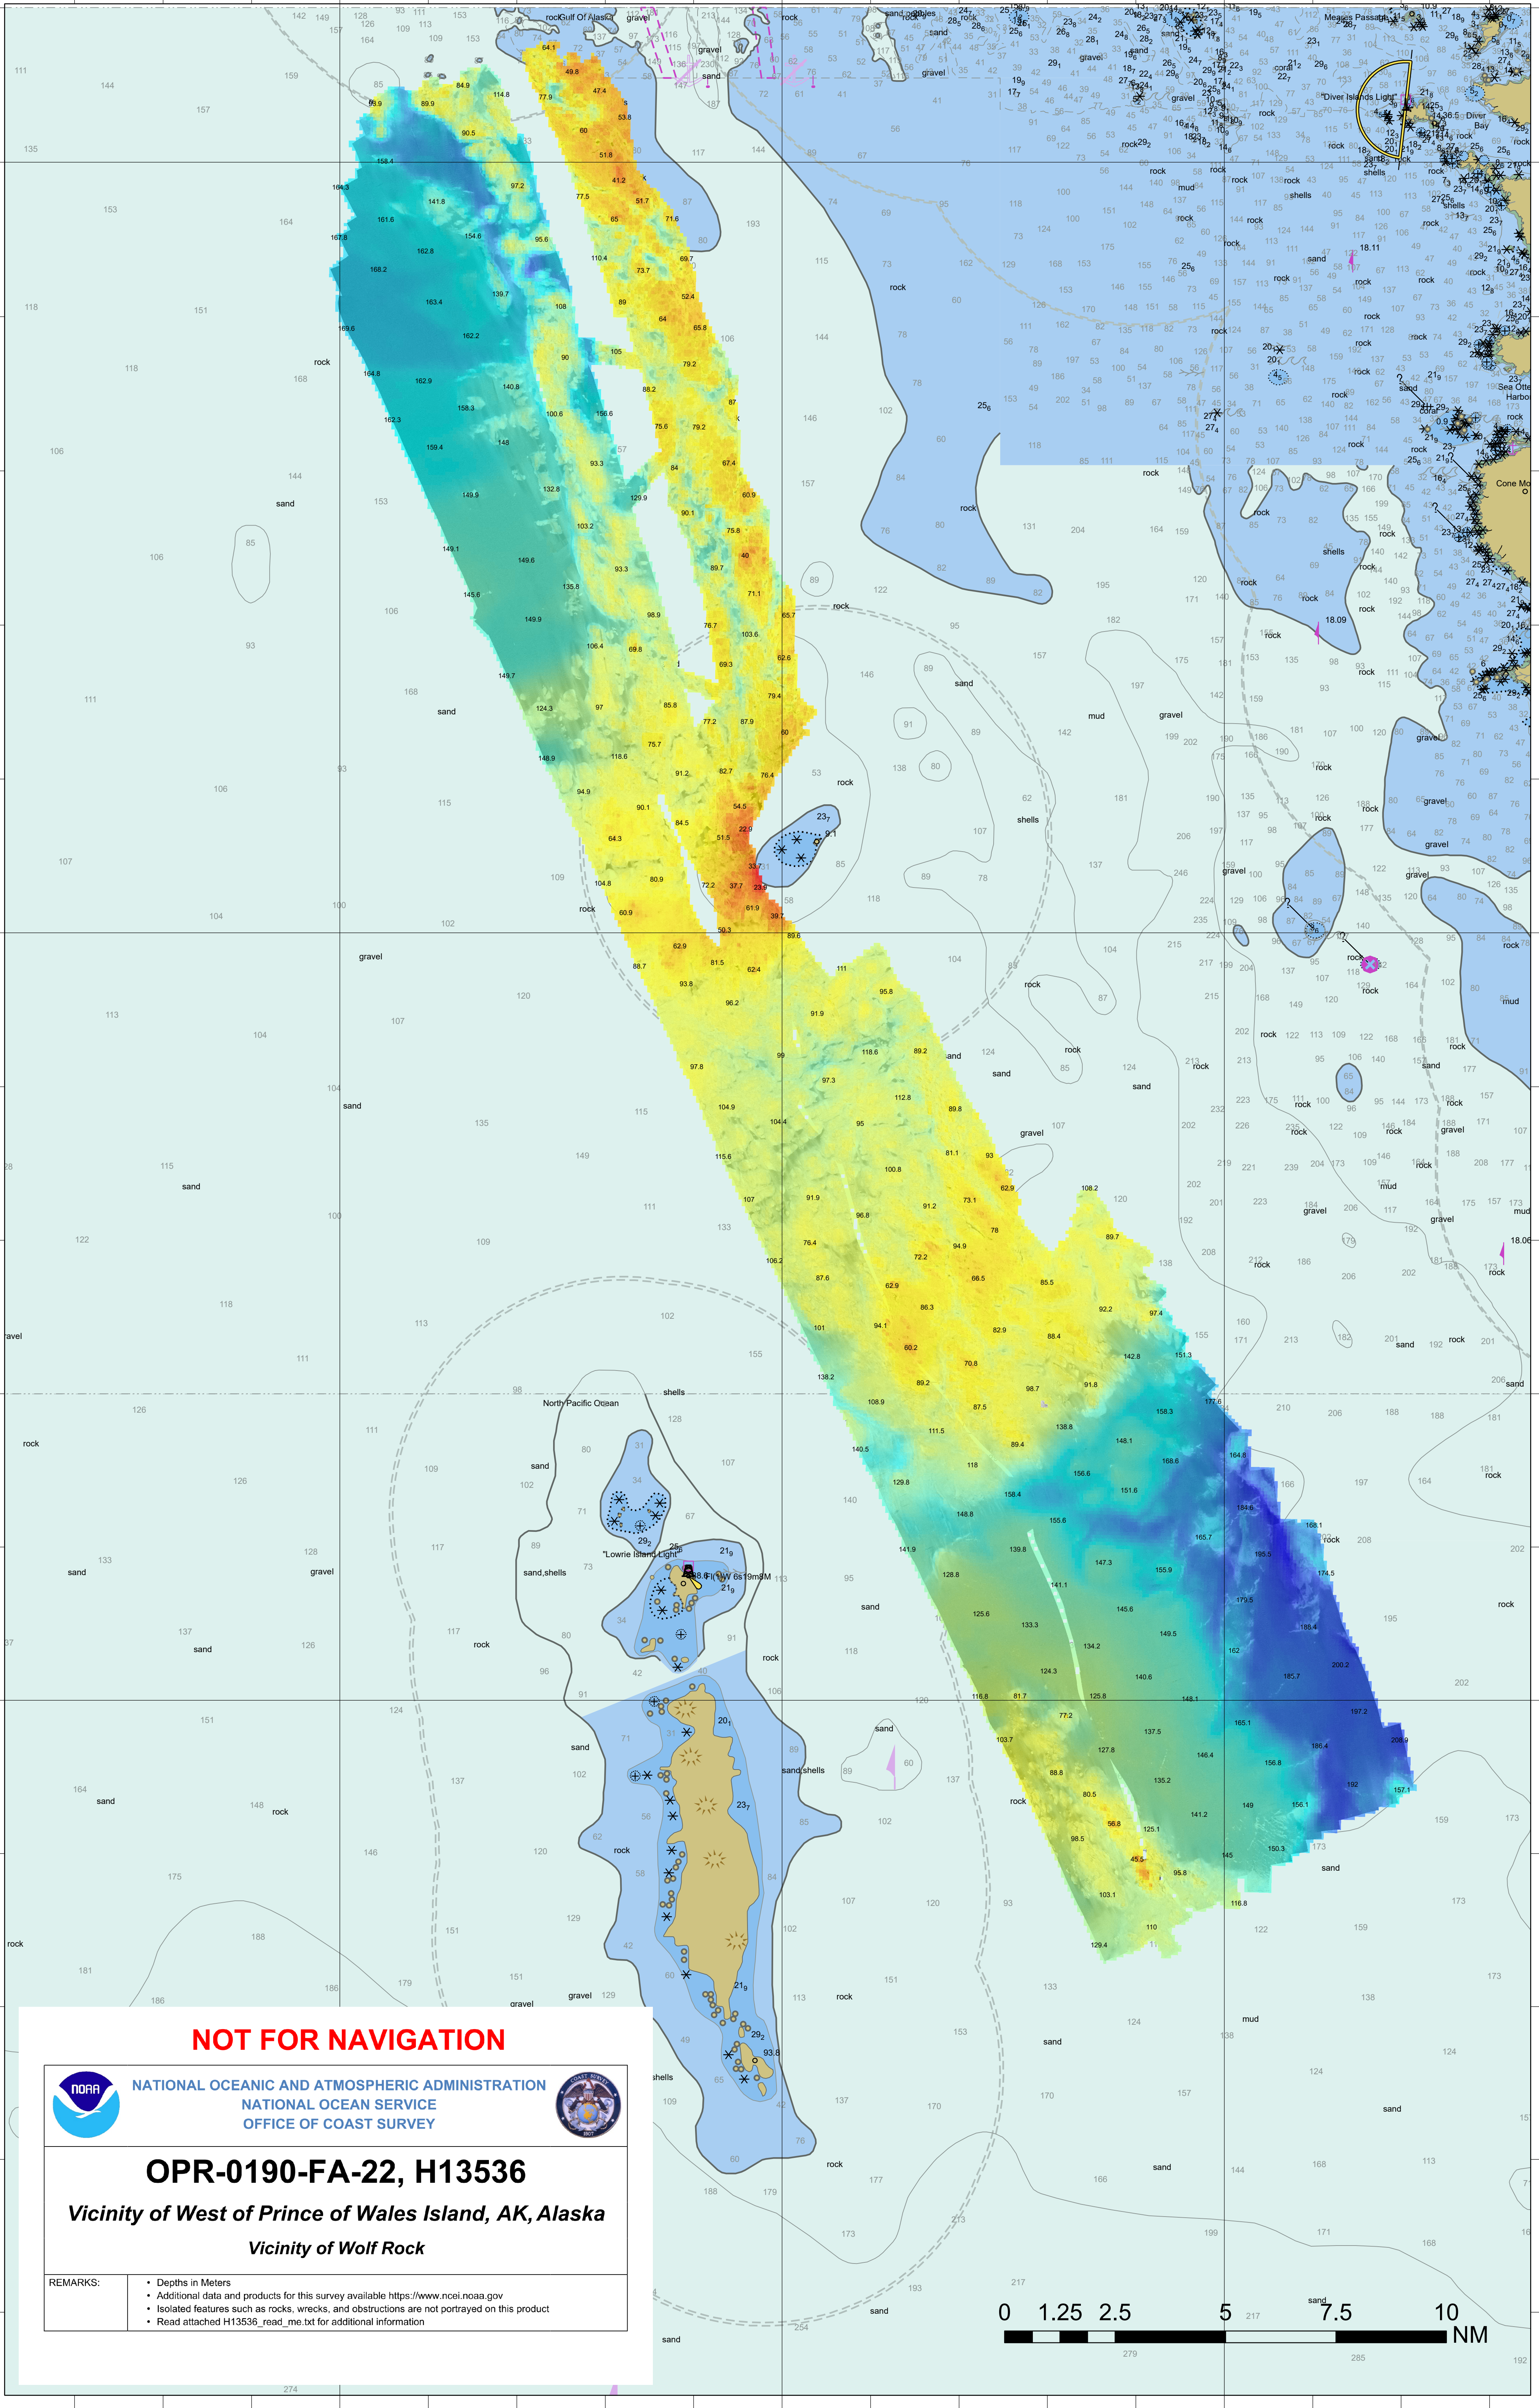

133°40'0"W

133°30'0"W

133°20'0"W

55°10'0"N

55°10'0"N

55°0'0"N

55°0'0"N

54°50'0"N

54°50'0"N

133°40'0"W

133°30'0"W

133°20'0"W

NOT FOR NAVIGATION

NATIONAL OCEANIC AND ATMOSPHERIC ADMINISTRATION
 NATIONAL OCEAN SERVICE
 OFFICE OF COAST SURVEY

OPR-0190-FA-22, H13536

Vicinity of West of Prince of Wales Island, AK, Alaska

Vicinity of Wolf Rock

REMARKS:

- Depths in Meters
- Additional data and products for this survey available <https://www.ncei.noaa.gov>
- Isolated features such as rocks, wrecks, and obstructions are not portrayed on this product
- Read attached H13536_read_me.txt for additional information