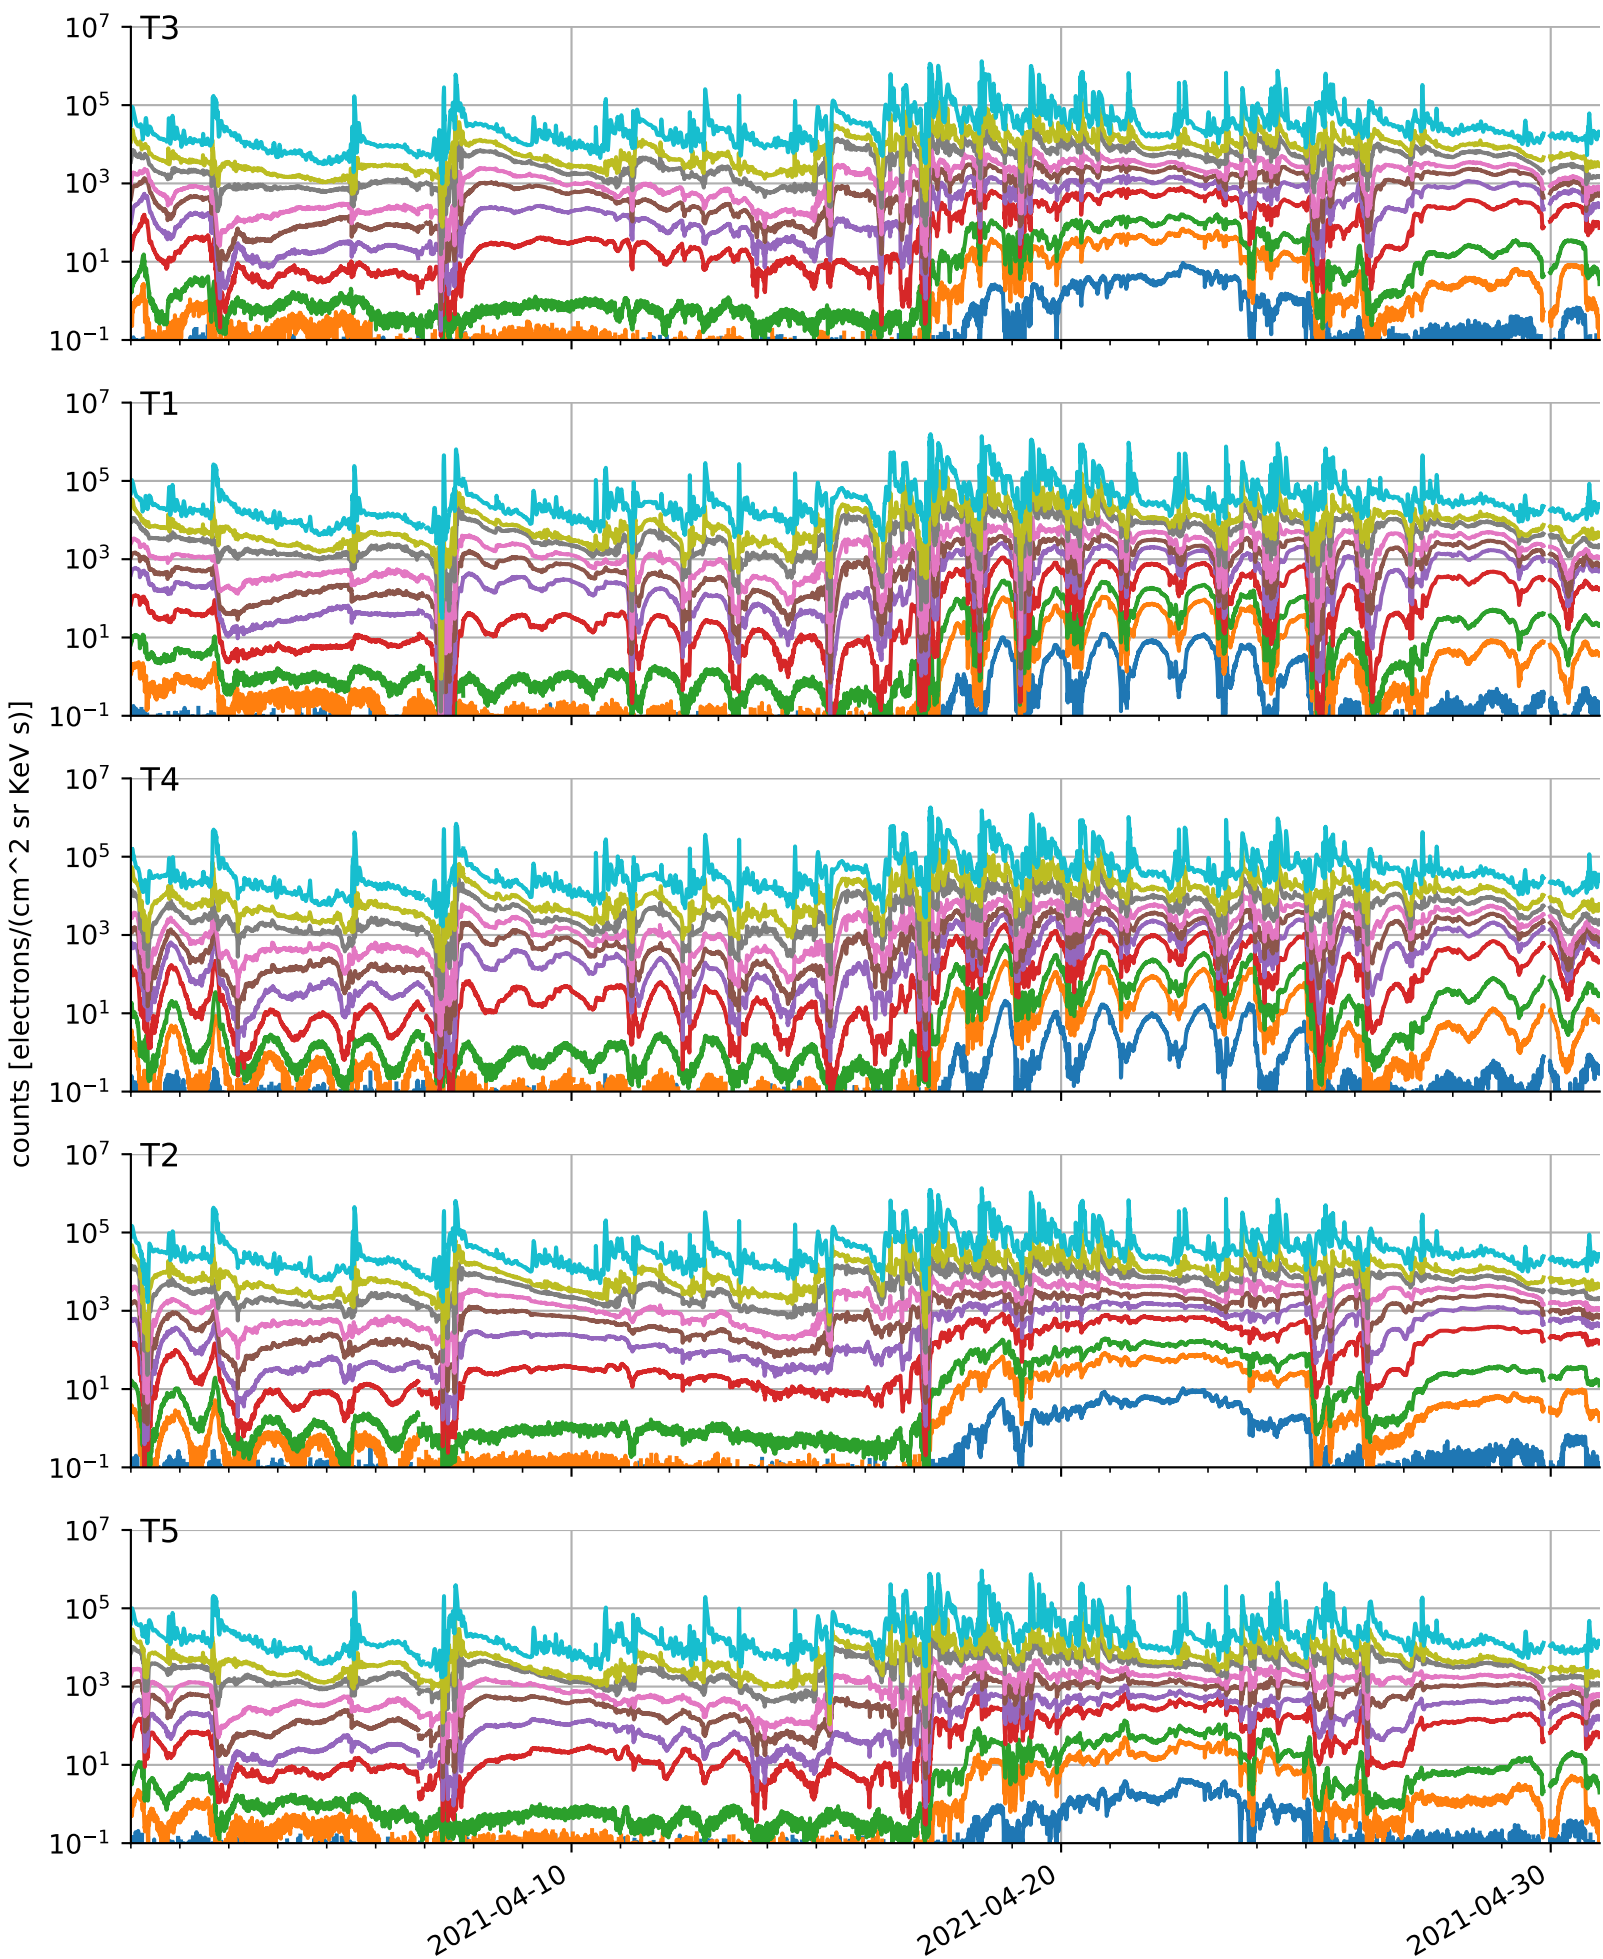

# GOES-17 Differential Electron Flux

# GOES-17 Differential Proton Flux

# GOES-17 Integral Electron Flux

E11 E11