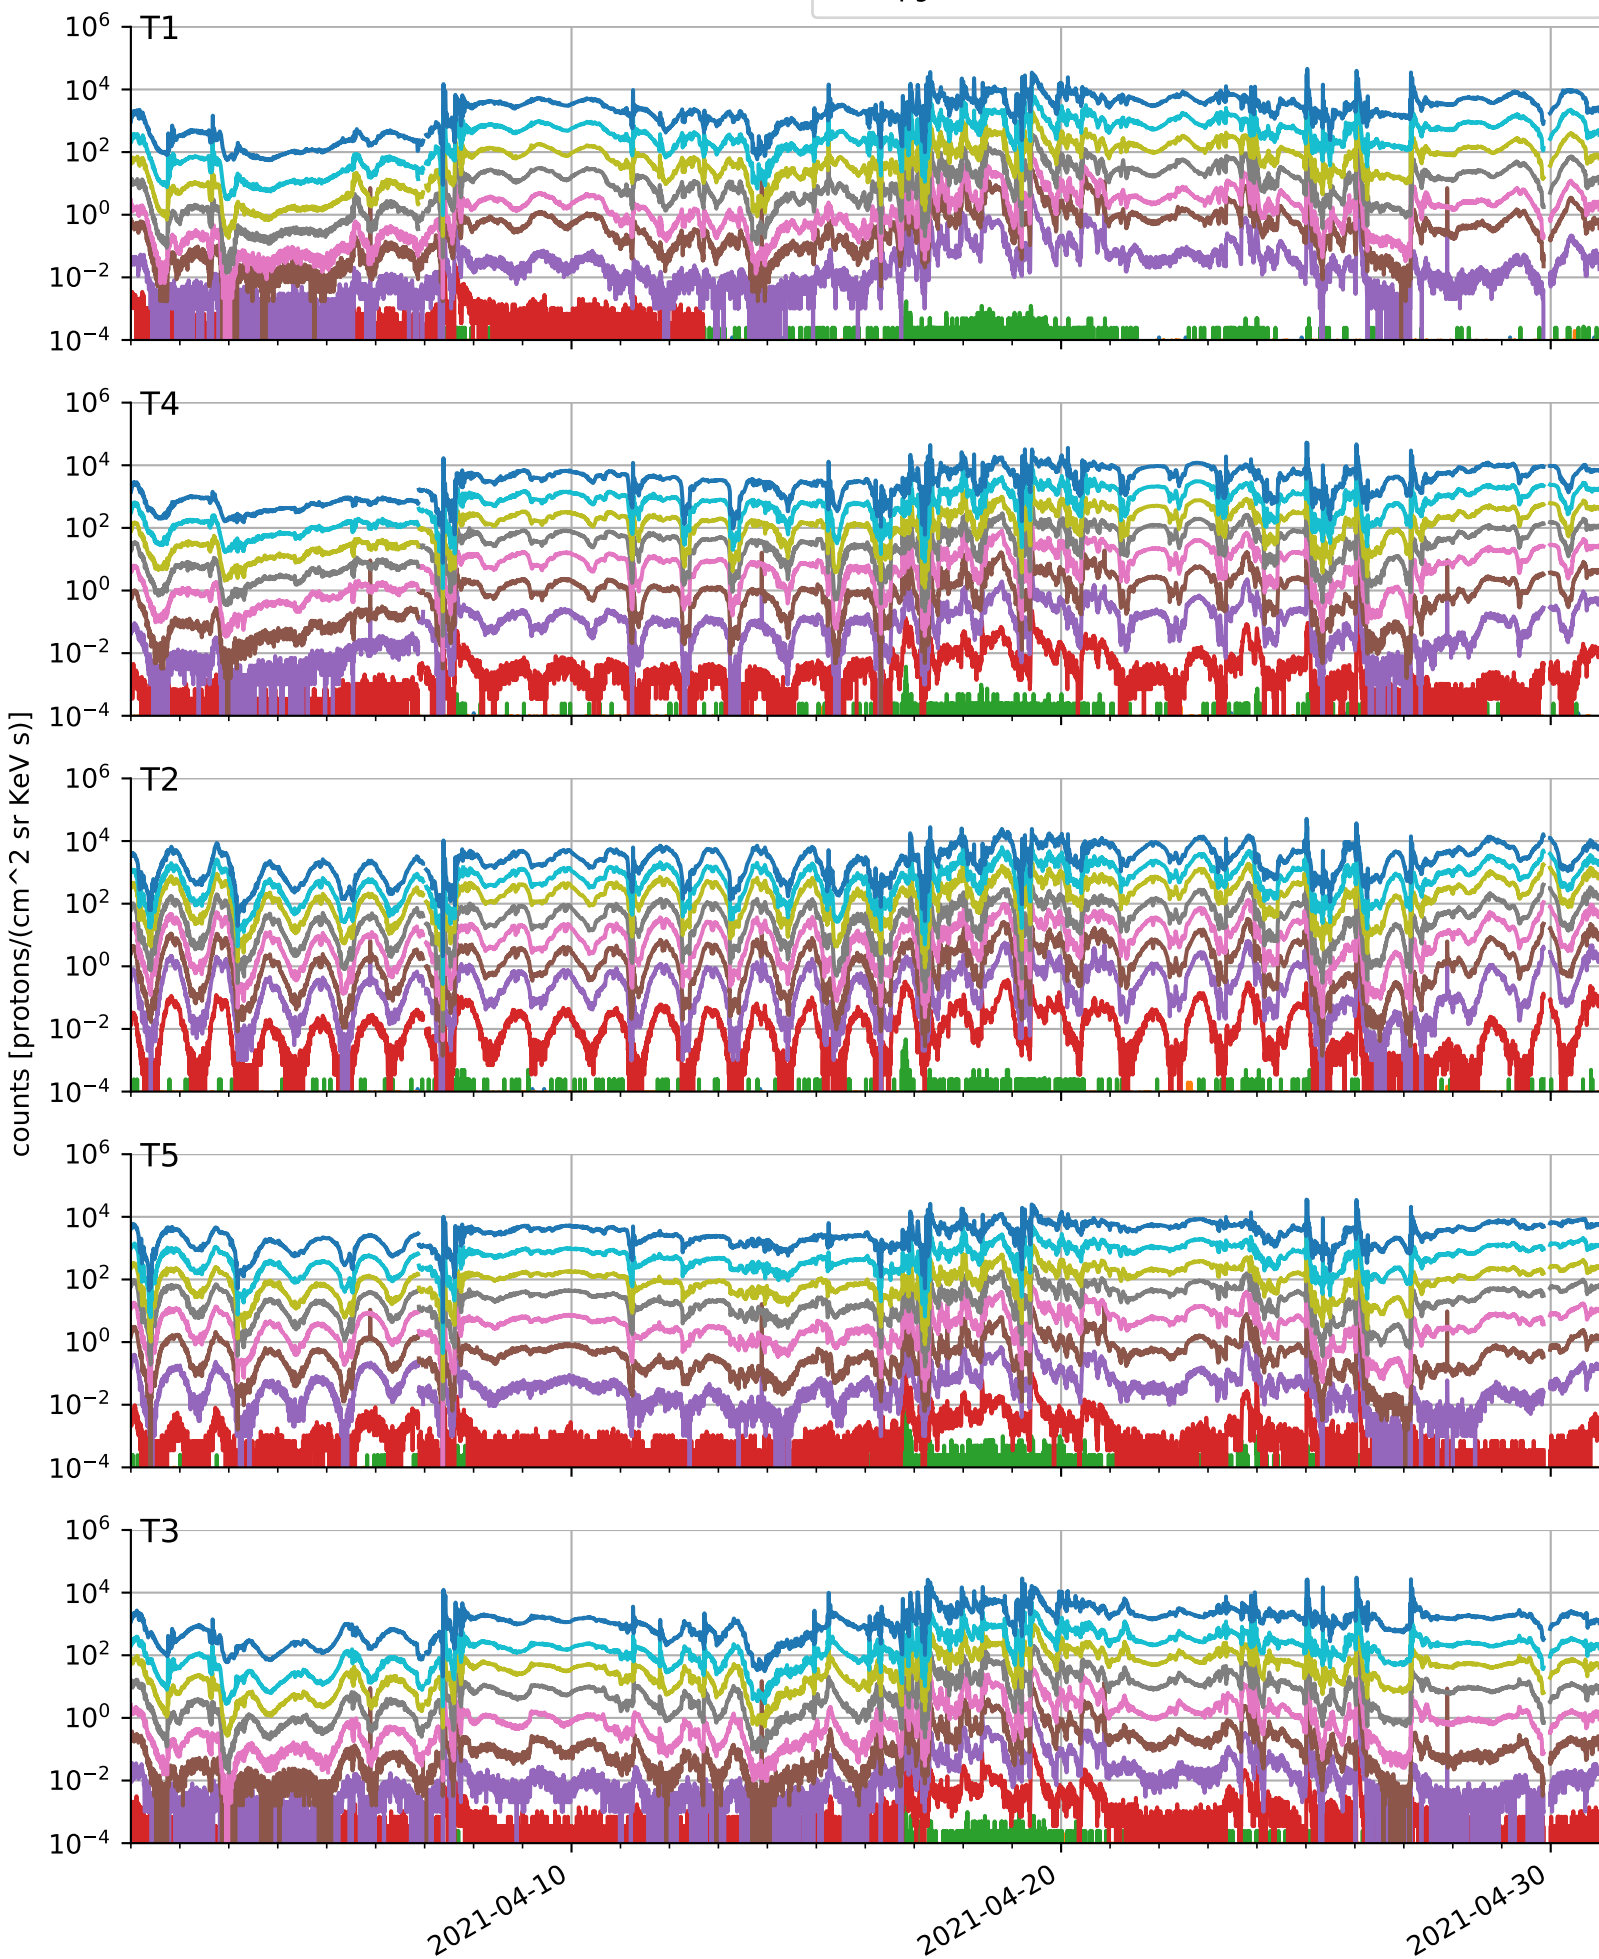

# GOES-17 Differential Electron Flux

# GOES-17 Differential Proton Flux

# GOES-17 Integral Electron Flux

E11 E11