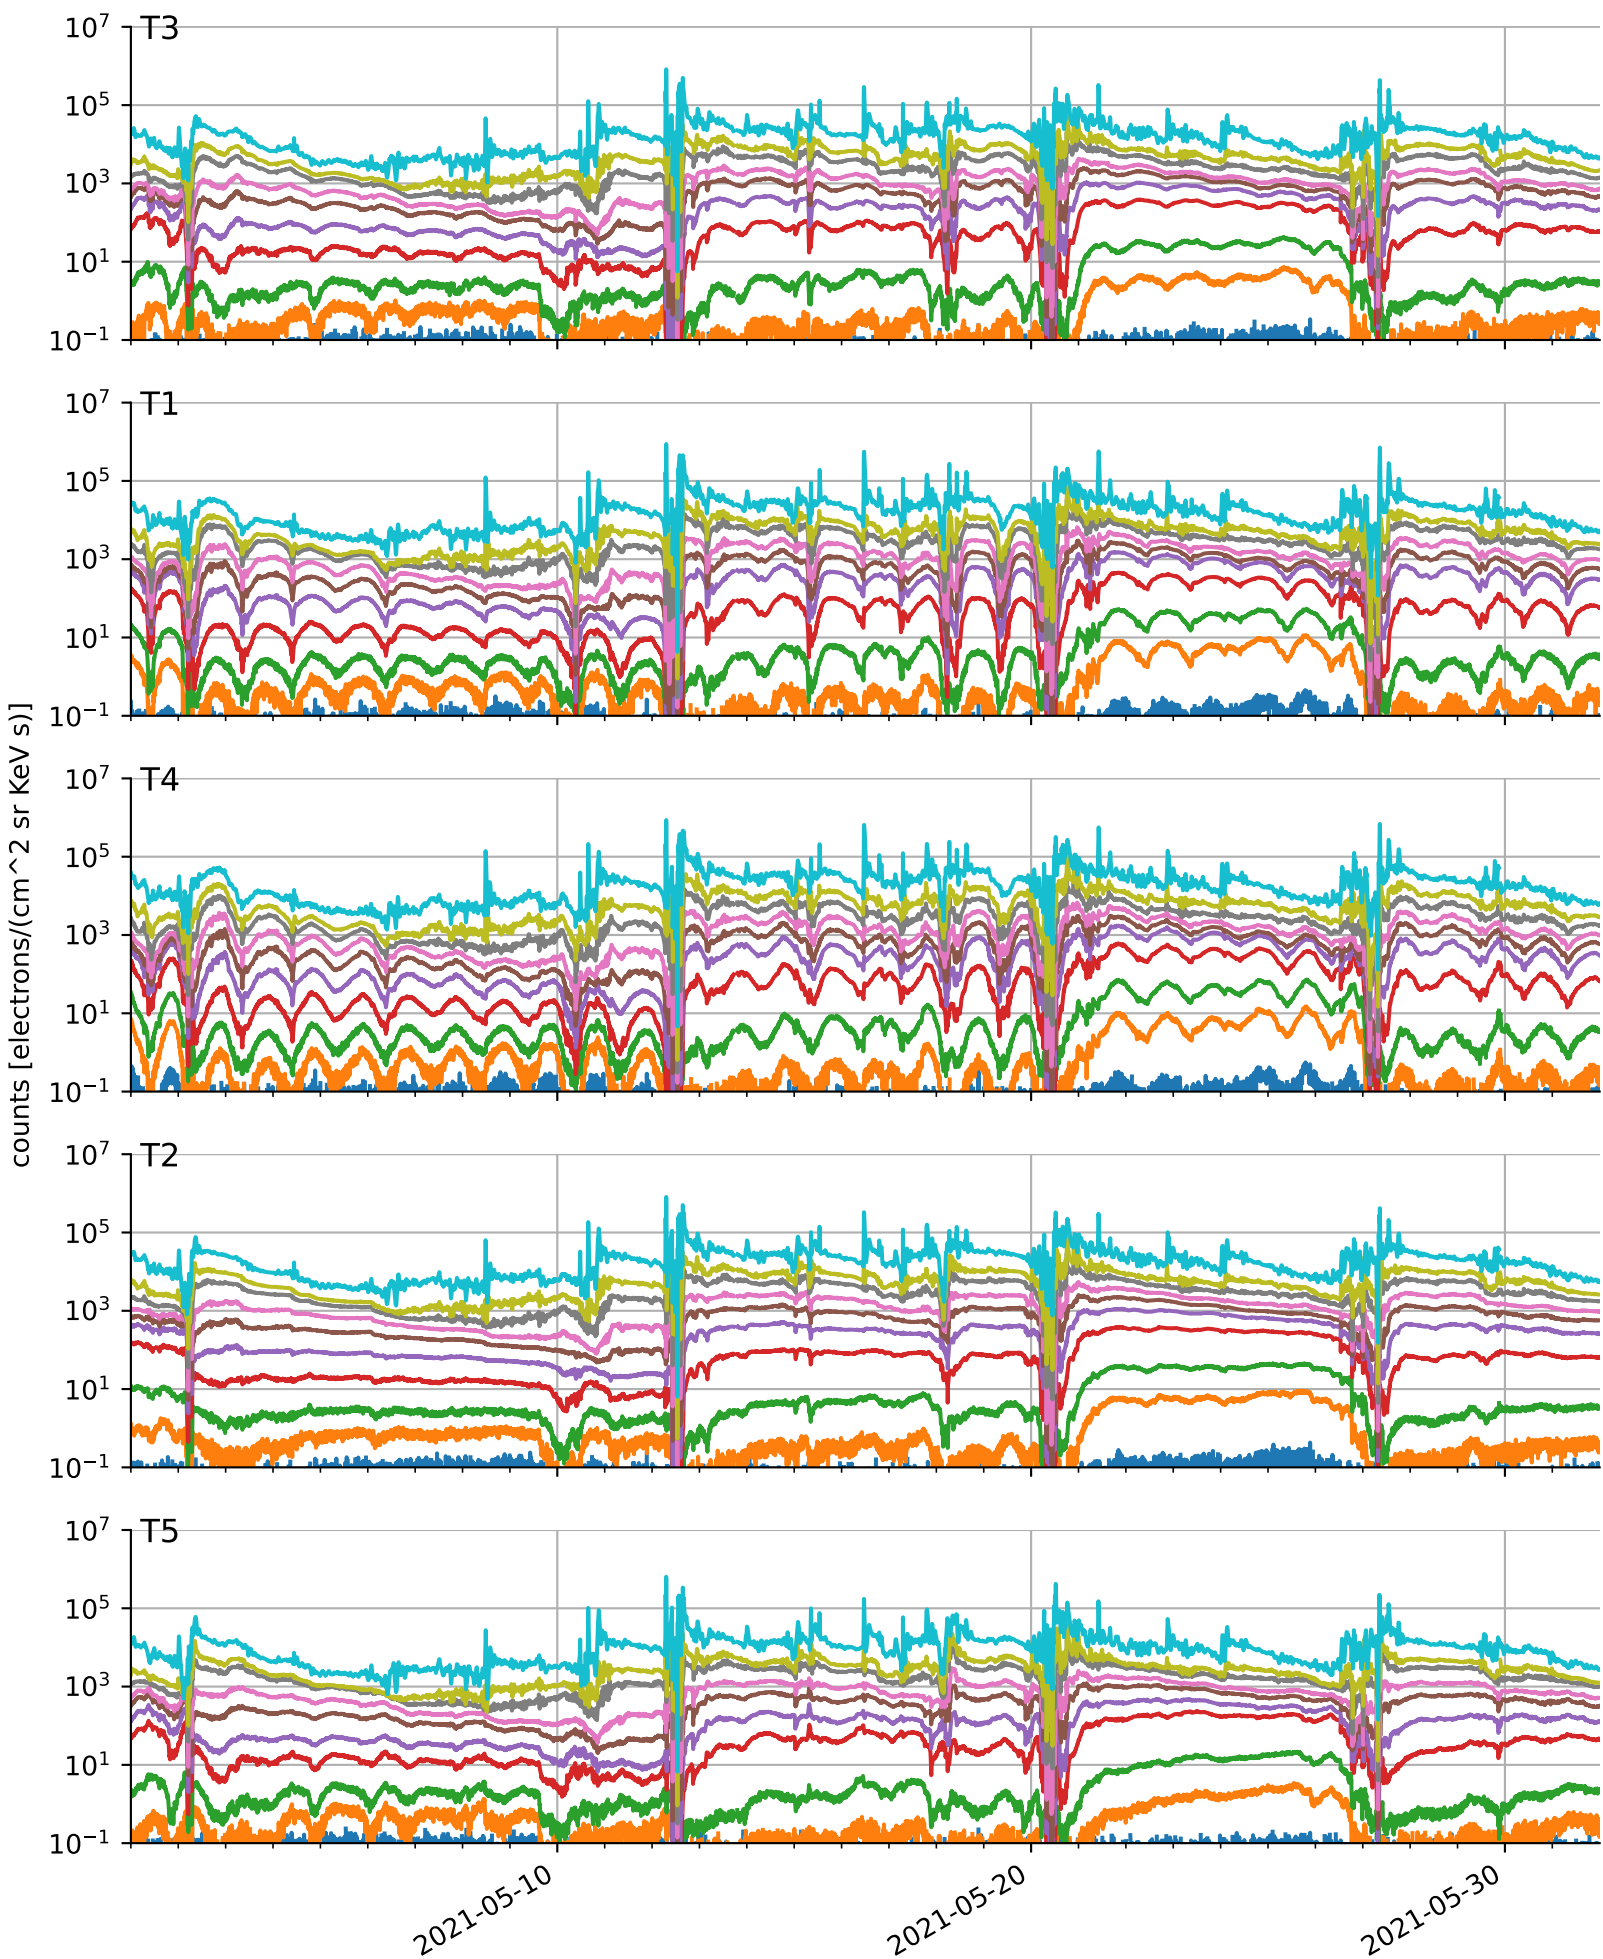

# GOES-17 Differential Electron Flux

# GOES-17 Differential Proton Flux

# GOES-17 Integral Electron Flux

E11 E11