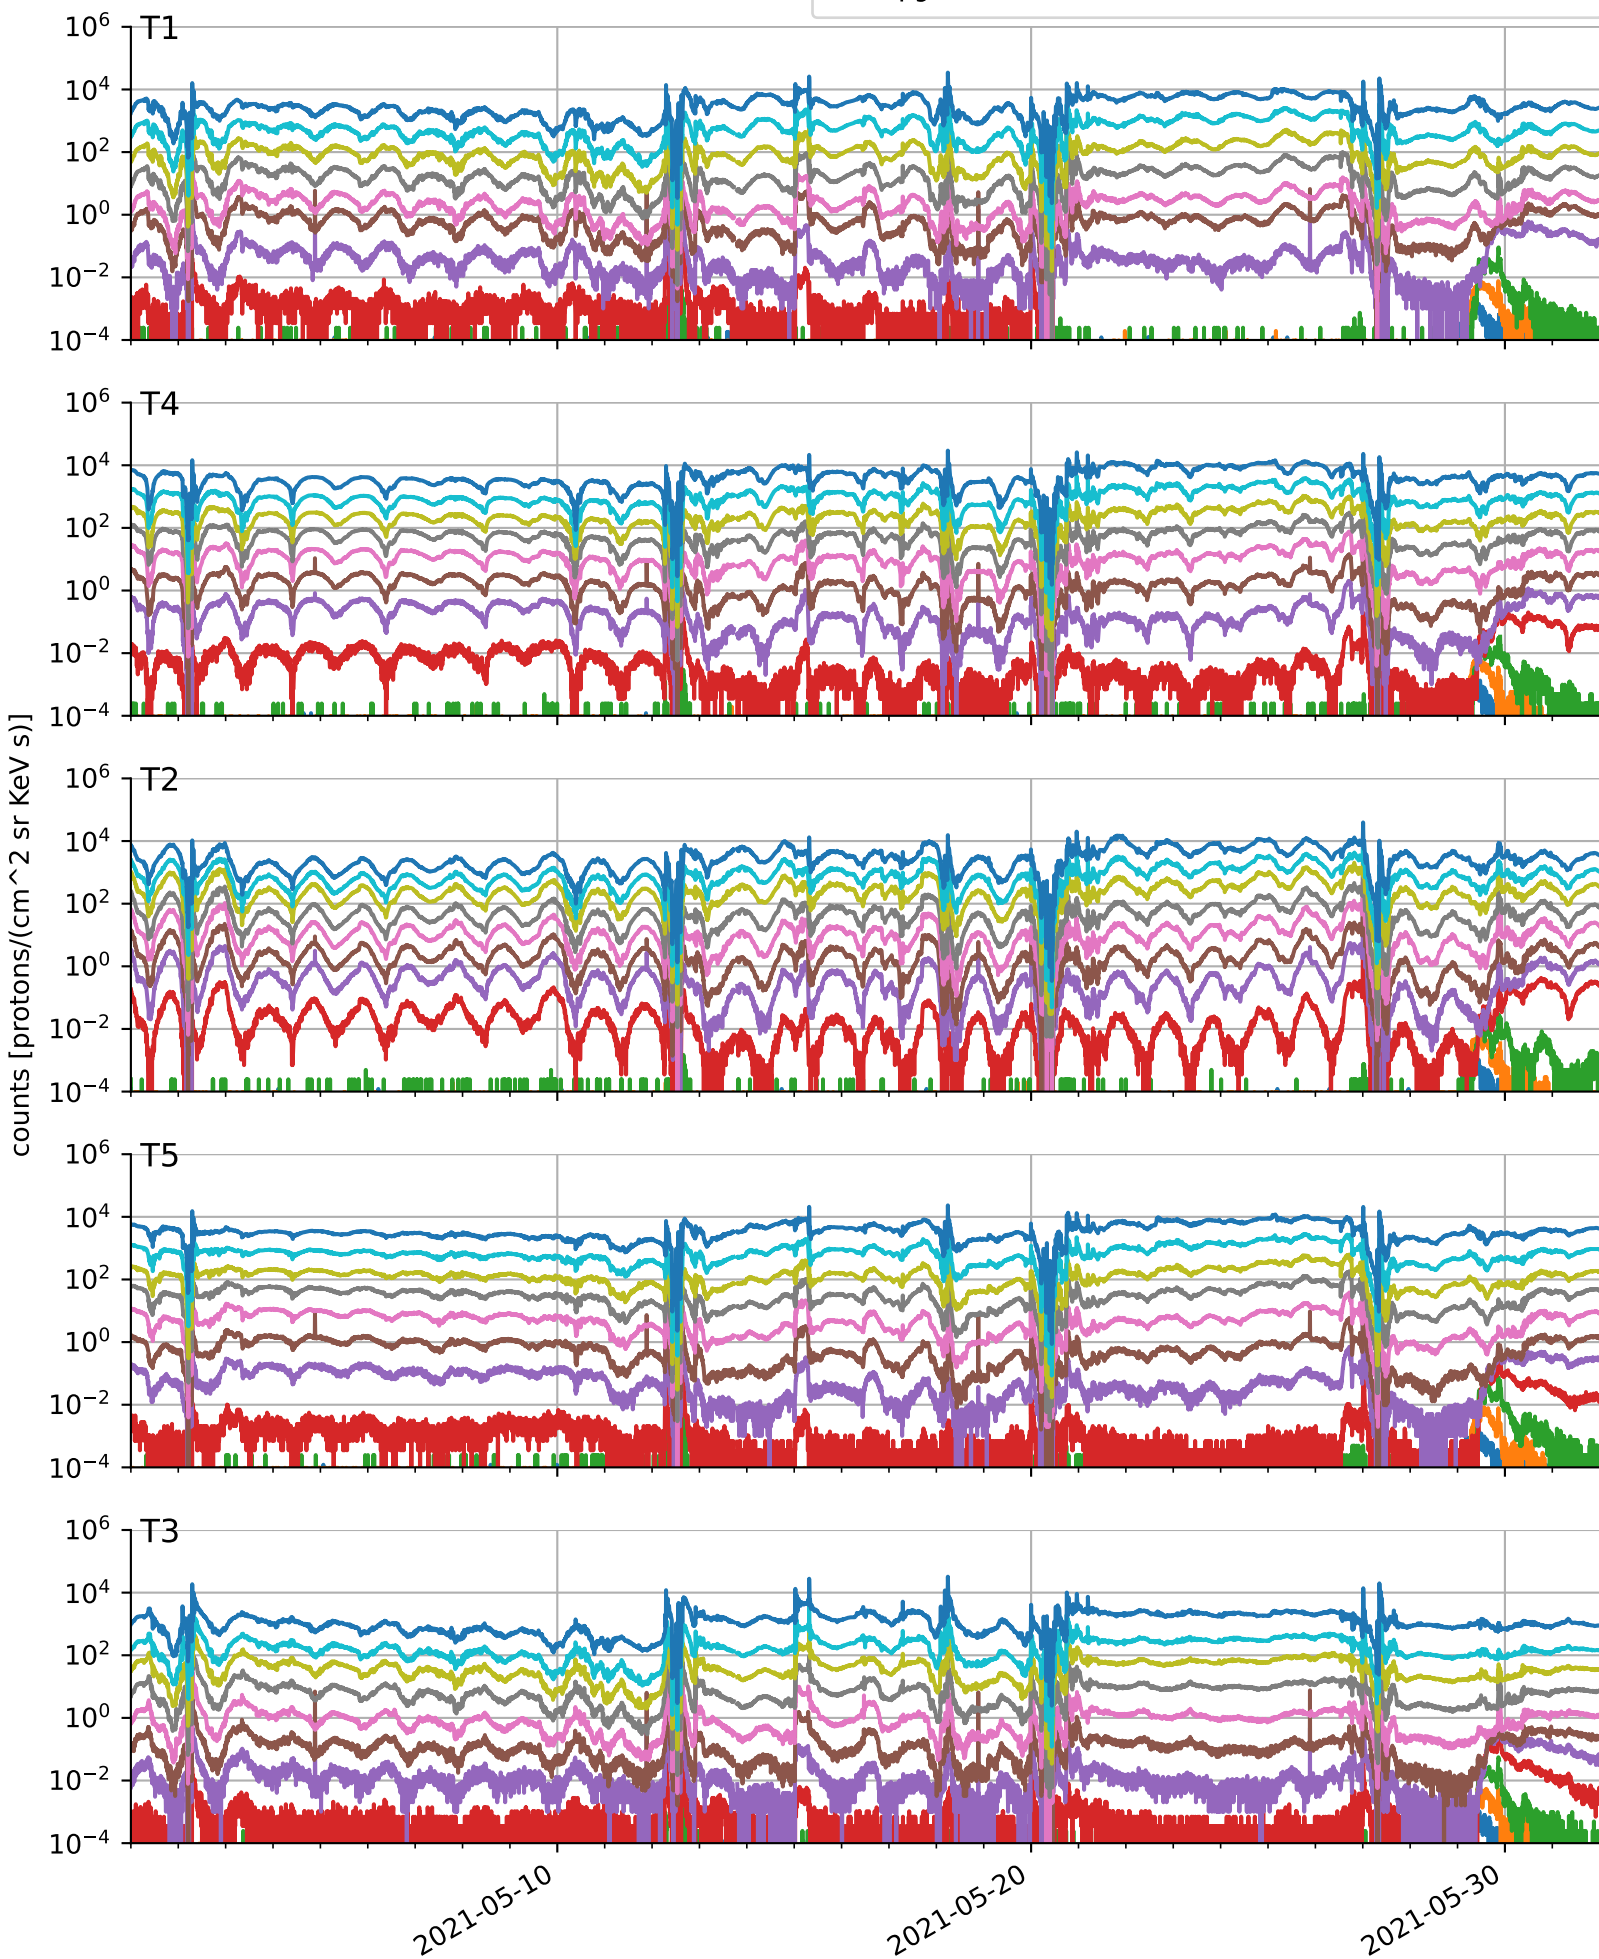

# GOES-17 Differential Electron Flux

# GOES-17 Differential Proton Flux

# GOES-17 Integral Electron Flux

E11 E11